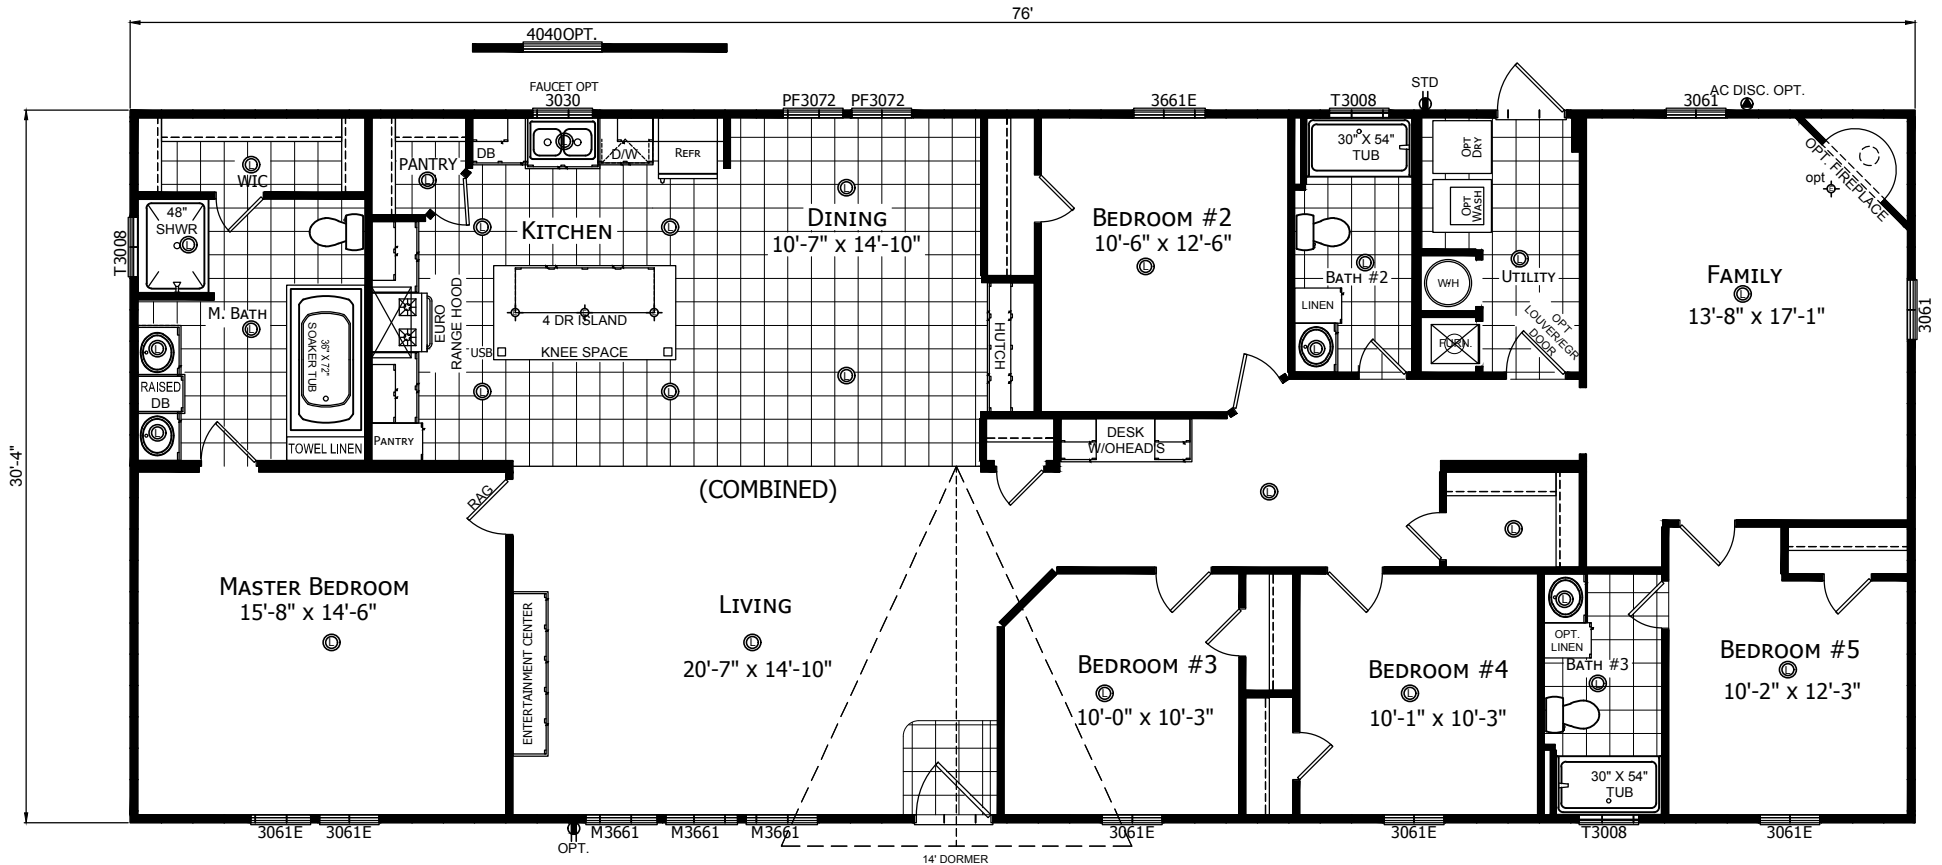

Glenmont

Select Series - Multi Section by Champion Homes | Burleson, TX

2,305 SQ. FT. (Approximate) 5 Bedroom, 3 Bath

Last Updated: 6-14-21

FACTORY SELECT HOMES
4890 W. Main St.
Farmington, NM 87401

FSMobileHomes.com | 1-800-750-8802