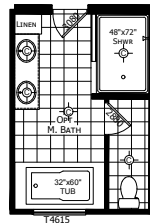

# Hagerman

Innovation Series - Multi Section

1,881 SQ. FT. (Approximate) 3 Bedrooms, 2 Baths

Last Updated: 5-25-21

**FACTORY SELECT HOMES**  
4890 W. Main St.  
Farmington, NM 87401

**FSMobileHomes.com | 1-800-750-8802**