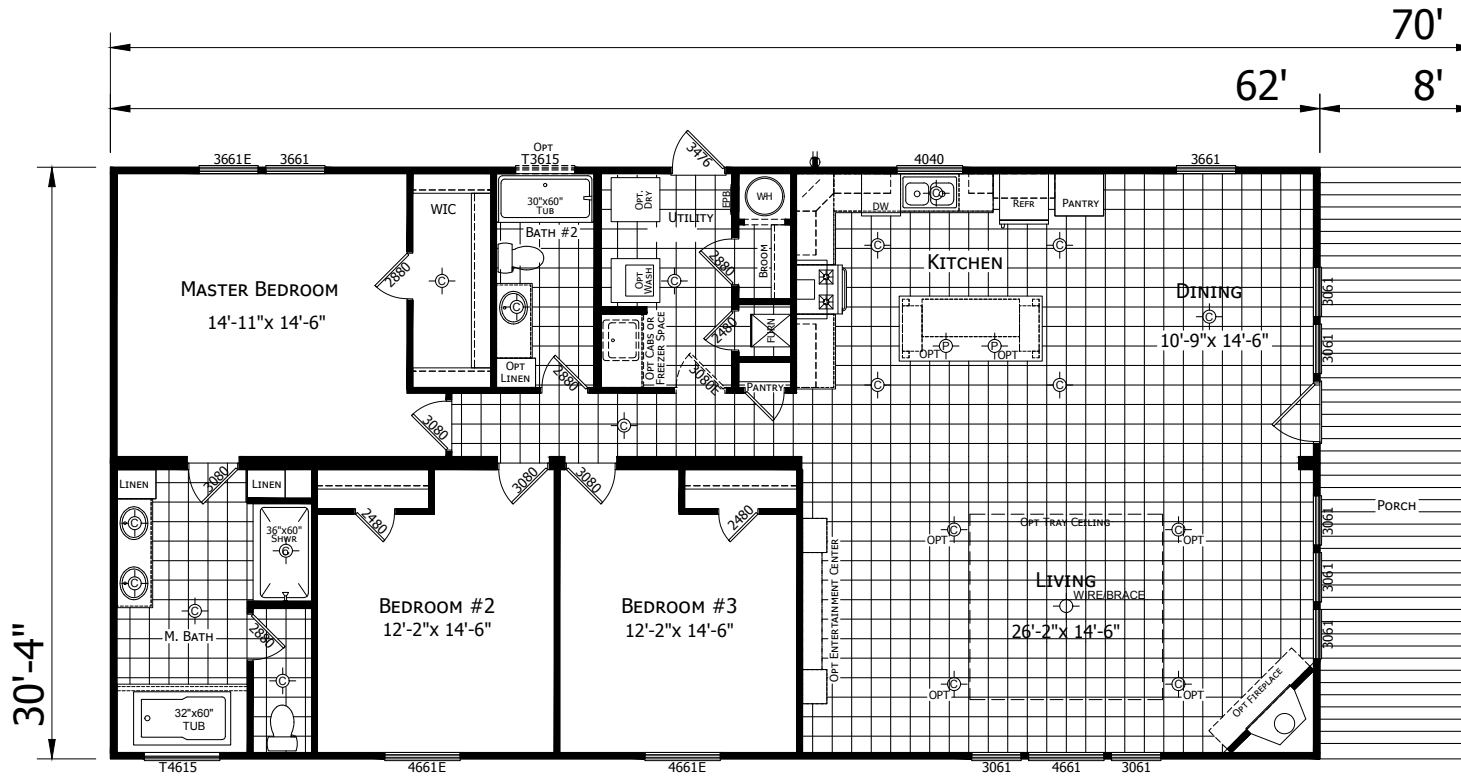

# Hagerman

Innovation Series - Multi Section

1,881 SQ. FT. (Approximate) 3 Bedrooms, 2 Baths

Last Updated: 5-25-21

**FACTORY SELECT HOMES**  
4890 W. Main St.  
Farmington, NM 87401

**FSMobileHomes.com | 1-800-750-8802**