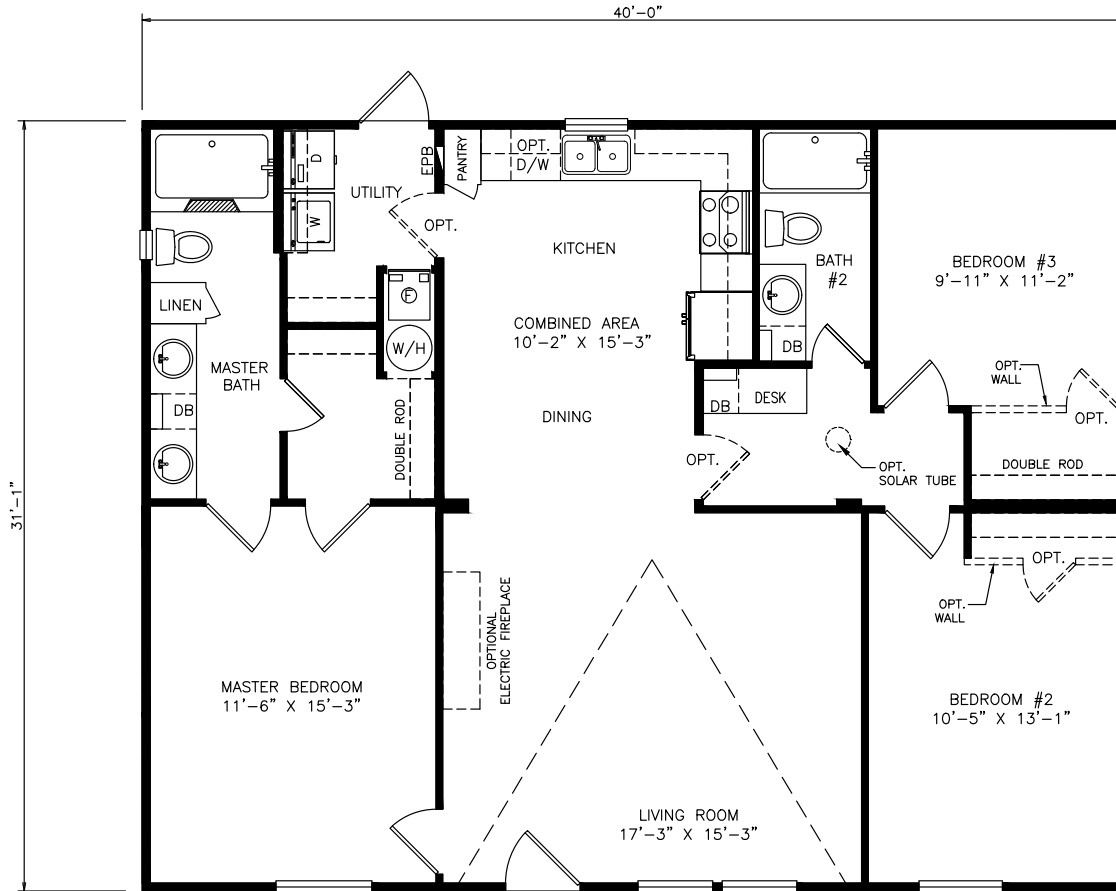

Hartford

Heritage Series - Multi Section

1,248 SQ. FT. (Approximate) 3 Bedrooms, 2 Baths

Last Updated: 7-7-21

FACTORY SELECT HOMES
4890 W. Main St.
Farmington, NM 87401

FSMobileHomes.com | 1-800-750-8802

IMPORTANT: Alta Cima Corp reserves the right to modify, cancel or substitute products or features of this event at any time without prior notice or obligation. Pictures and other promotional materials are representative and may depict or contain floor plans, square footages, elevations, options, upgrades, extra design features, decorations, floor coverings, specialty light fixtures, custom paint and wall coverings, window treatments, landscaping, sound and alarm systems, furnishings, appliances, and other designer/decorator features and amenities that are not included as part of the home and/or may not be available at all locations. Home, pricing and community information is subject to change, and homes to prior sale, at any time without notice or obligation. ©2020 Alta Cima Corp. All rights reserved.