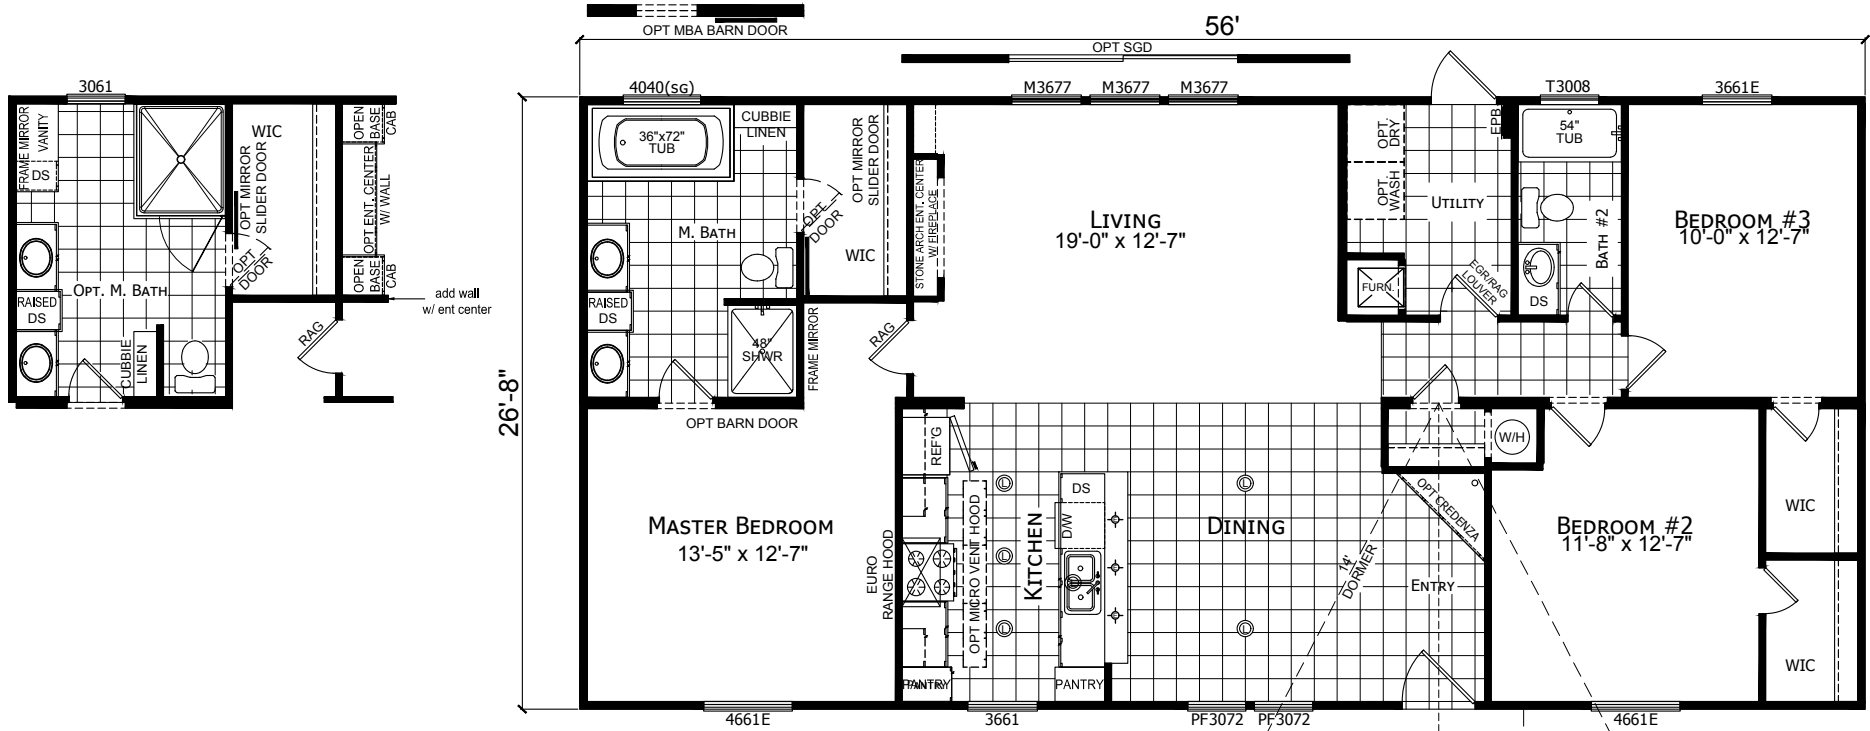

Hatfield

Select Series - Multi Section by Champion Homes | Burleson, TX

1,493 SQ. FT. (Approximate) 3 Bedroom, 2 Bath

Last Updated: 6-14-21

FACTORY SELECT HOMES
4890 W. Main St.
Farmington, NM 87401

FSMobileHomes.com | 1-800-750-8802