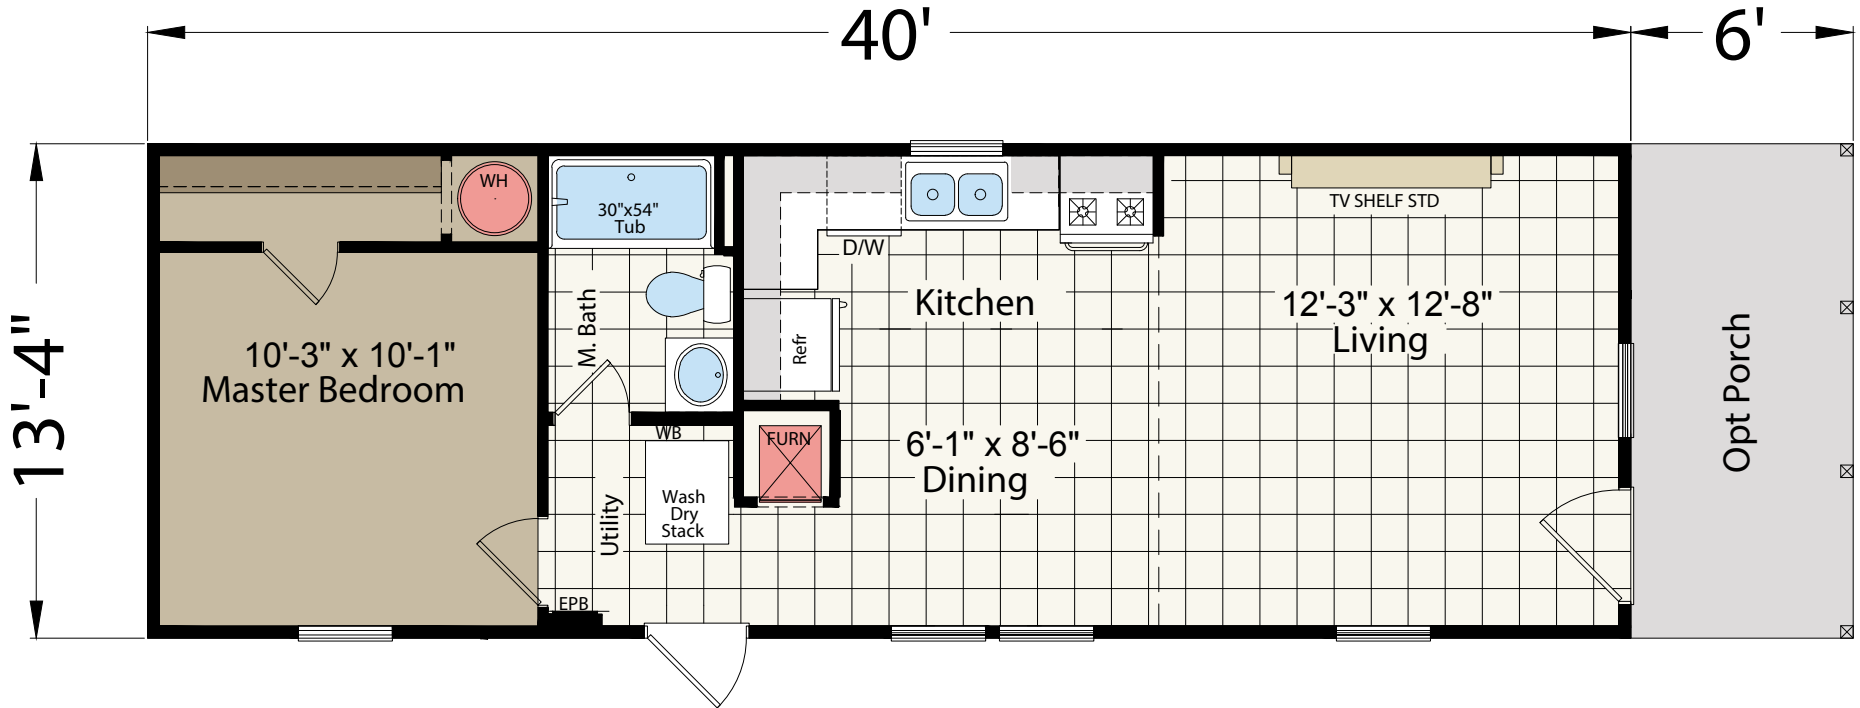

Mabel

Select Series - Single Section by Champion Homes | Burleson, TX

533 SQ. FT. (Approximate) 3 Bedroom, 1 Bath

Last Updated: 6-14-21

FACTORY SELECT HOMES
4890 W. Main St.
Farmington, NM 87401

FSMobileHomes.com | 1-800-750-8802