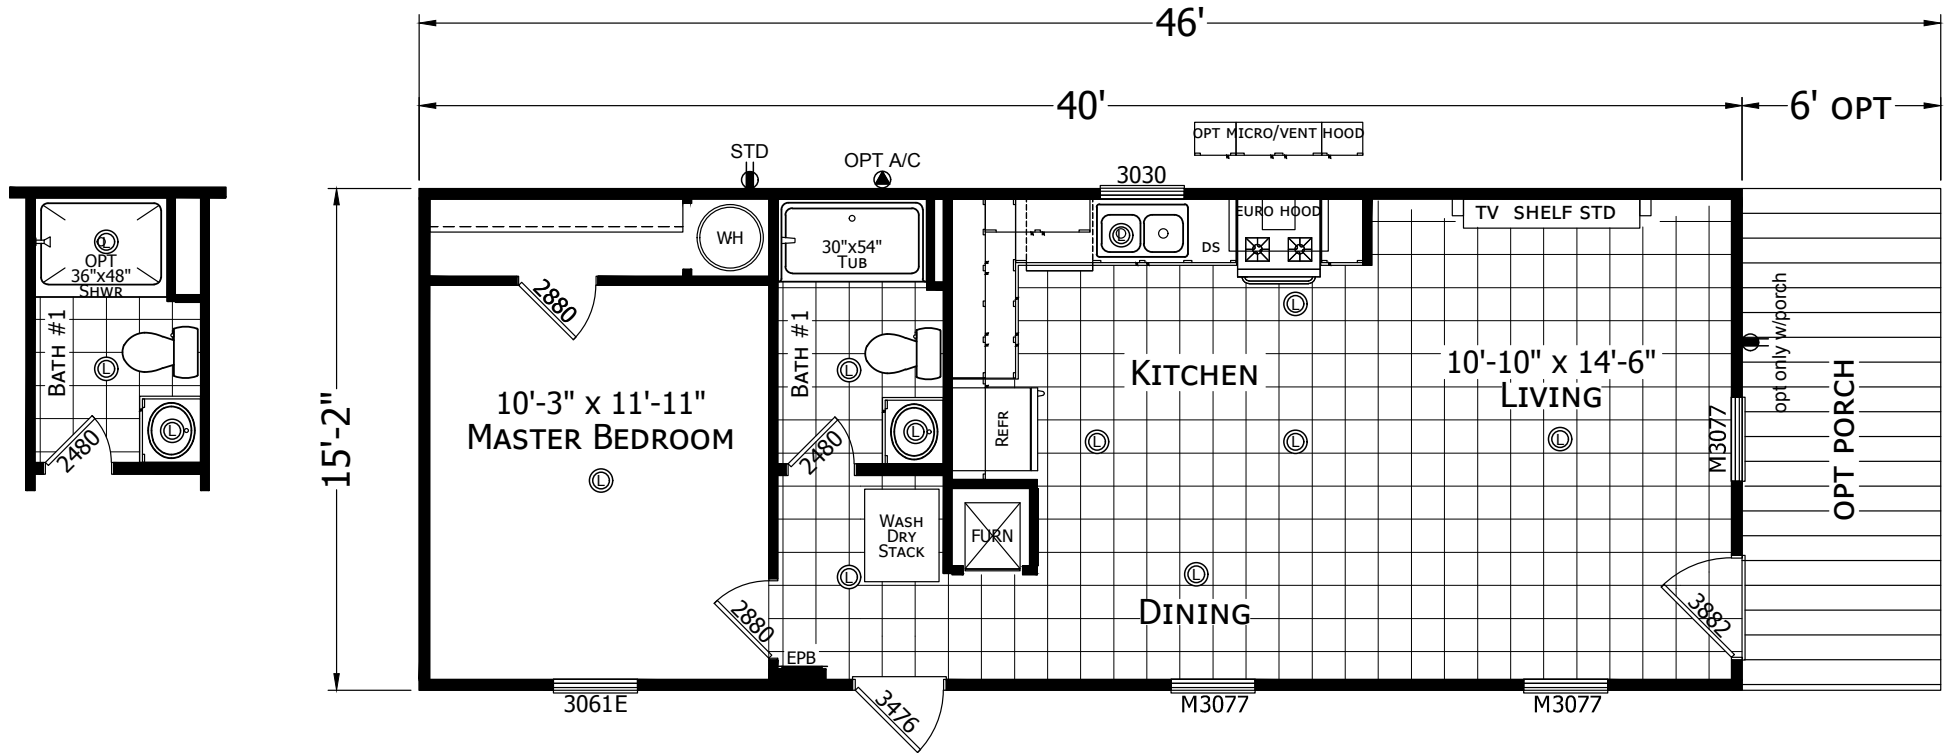

# Malvern

Select Series - Single Section by Champion Homes | Burleson, TX

606 SQ. FT. (Approximate) 1 Bedroom, 1 Bath

Last Updated: 6-14-21

**FACTORY SELECT HOMES**  
4890 W. Main St.  
Farmington, NM 87401