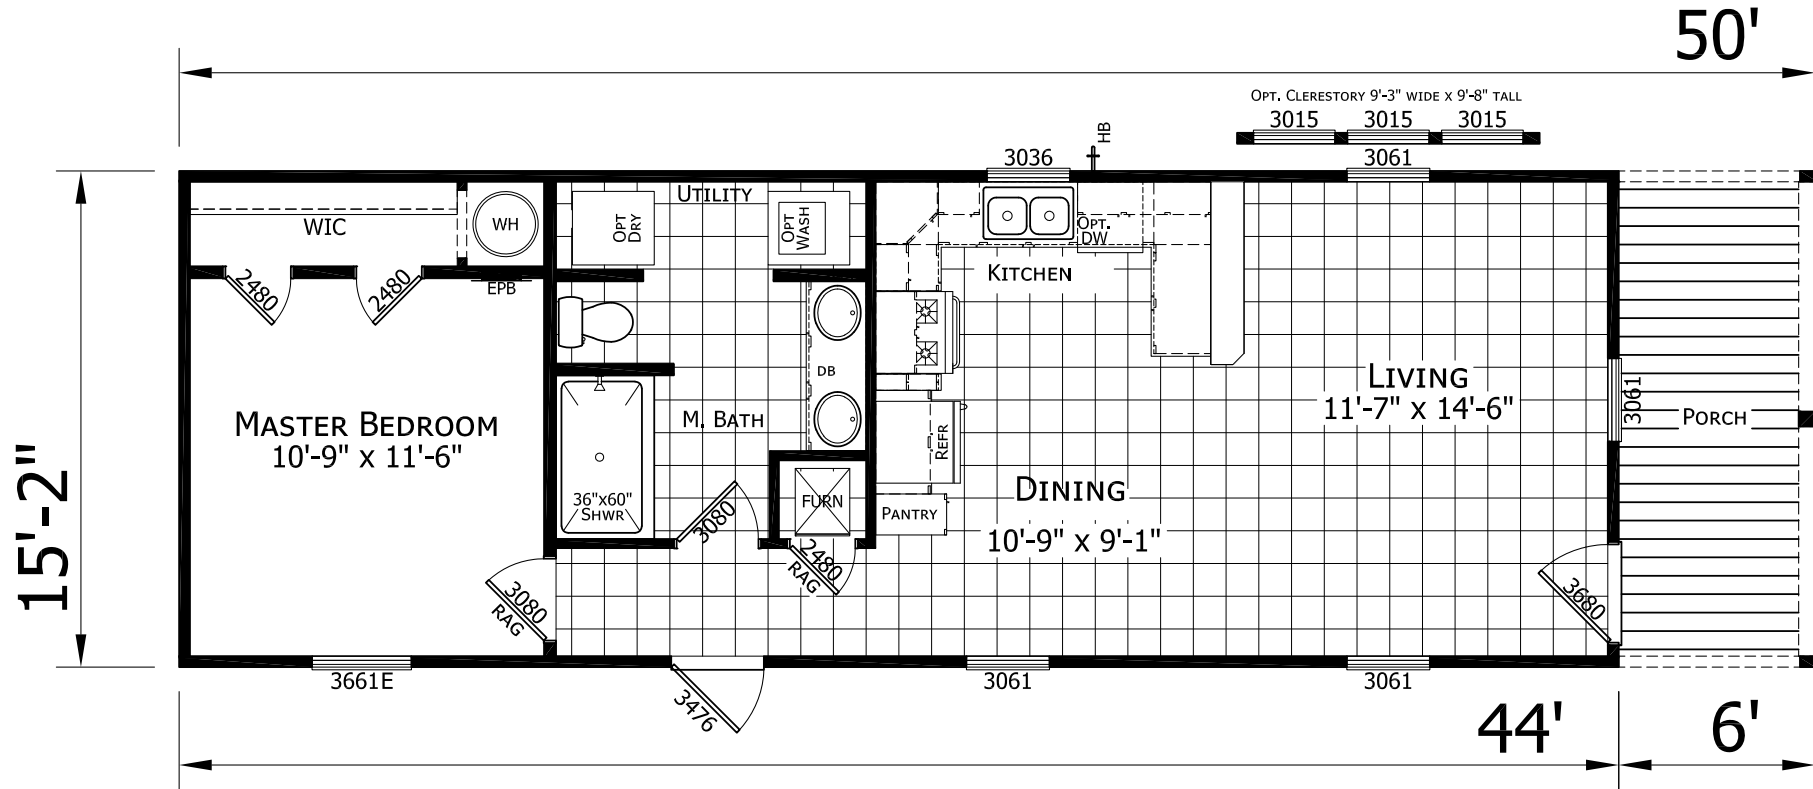

Manzano

Innovation Series - Single Section

667 SQ. FT. (Approximate) 1 Bedroom, 1 Bath

Last Updated: 5-21-21

FACTORY SELECT HOMES
4890 W. Main St.
Farmington, NM 87401

FSMobileHomes.com | 1-800-750-8802

IMPORTANT: Alta Cima Corp reserves the right to modify, cancel or substitute products or features of this event at any time without prior notice or obligation. Pictures and other promotional materials are representative and may depict or contain floor plans, square footages, elevations, options, upgrades, extra design features, decorations, floor coverings, specialty light fixtures, custom paint and wall coverings, window treatments, landscaping, sound and alarm systems, furnishings, appliances, and other designer/decorator features and amenities that are not included as part of the home and/or may not be available at all locations. Home, pricing and community information is subject to change, and homes to prior sale, at any time without notice or obligation. ©2020 Alta Cima Corp. All rights reserved.