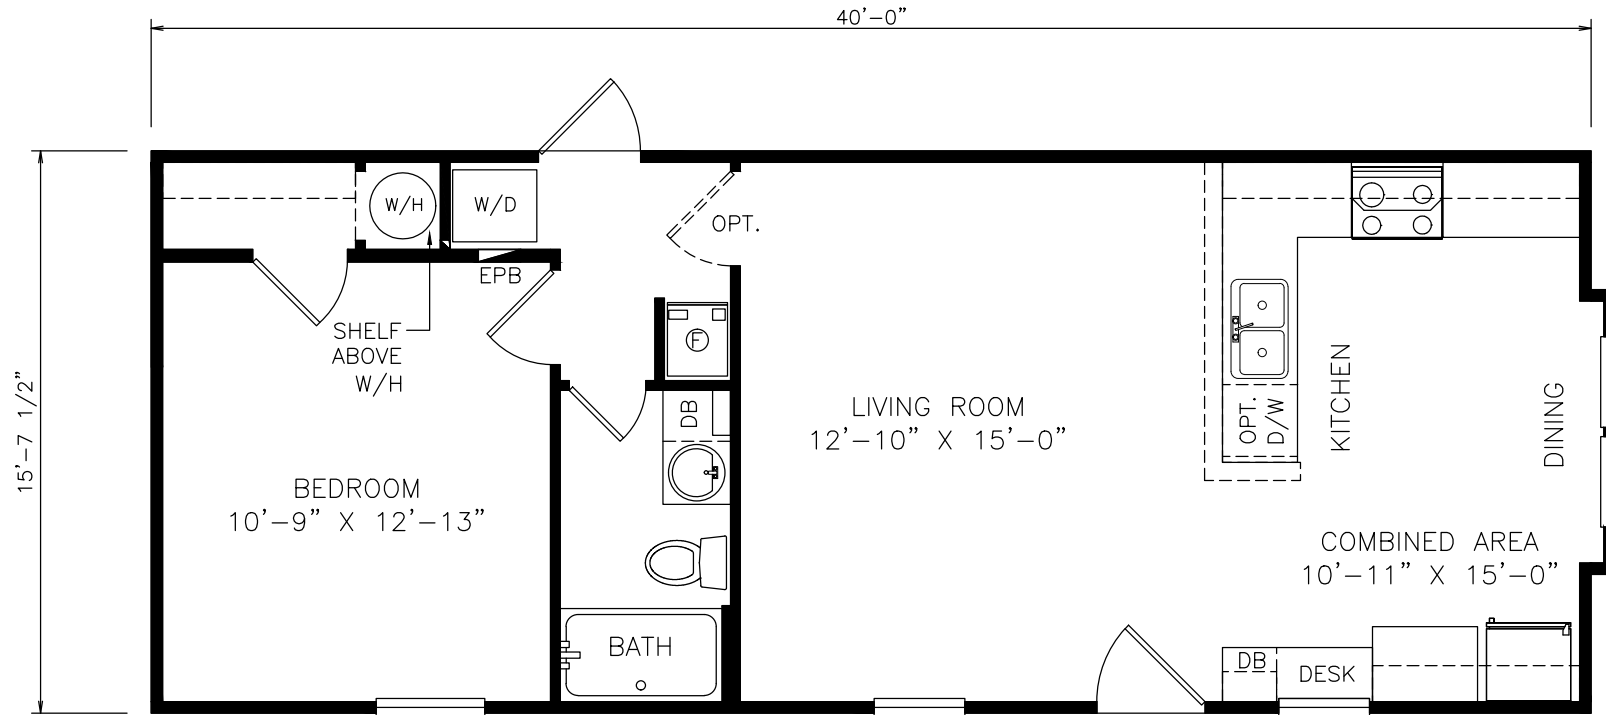

# Mapleton

Heritage Series - Single Section

634 SQ. FT. (Approximate) 1 Bedroom, 1 Bath

Last Updated: 7-7-21

**FACTORY SELECT HOMES**  
4890 W. Main St.  
Farmington, NM 87401

**FSMobileHomes.com | 1-800-750-8802**