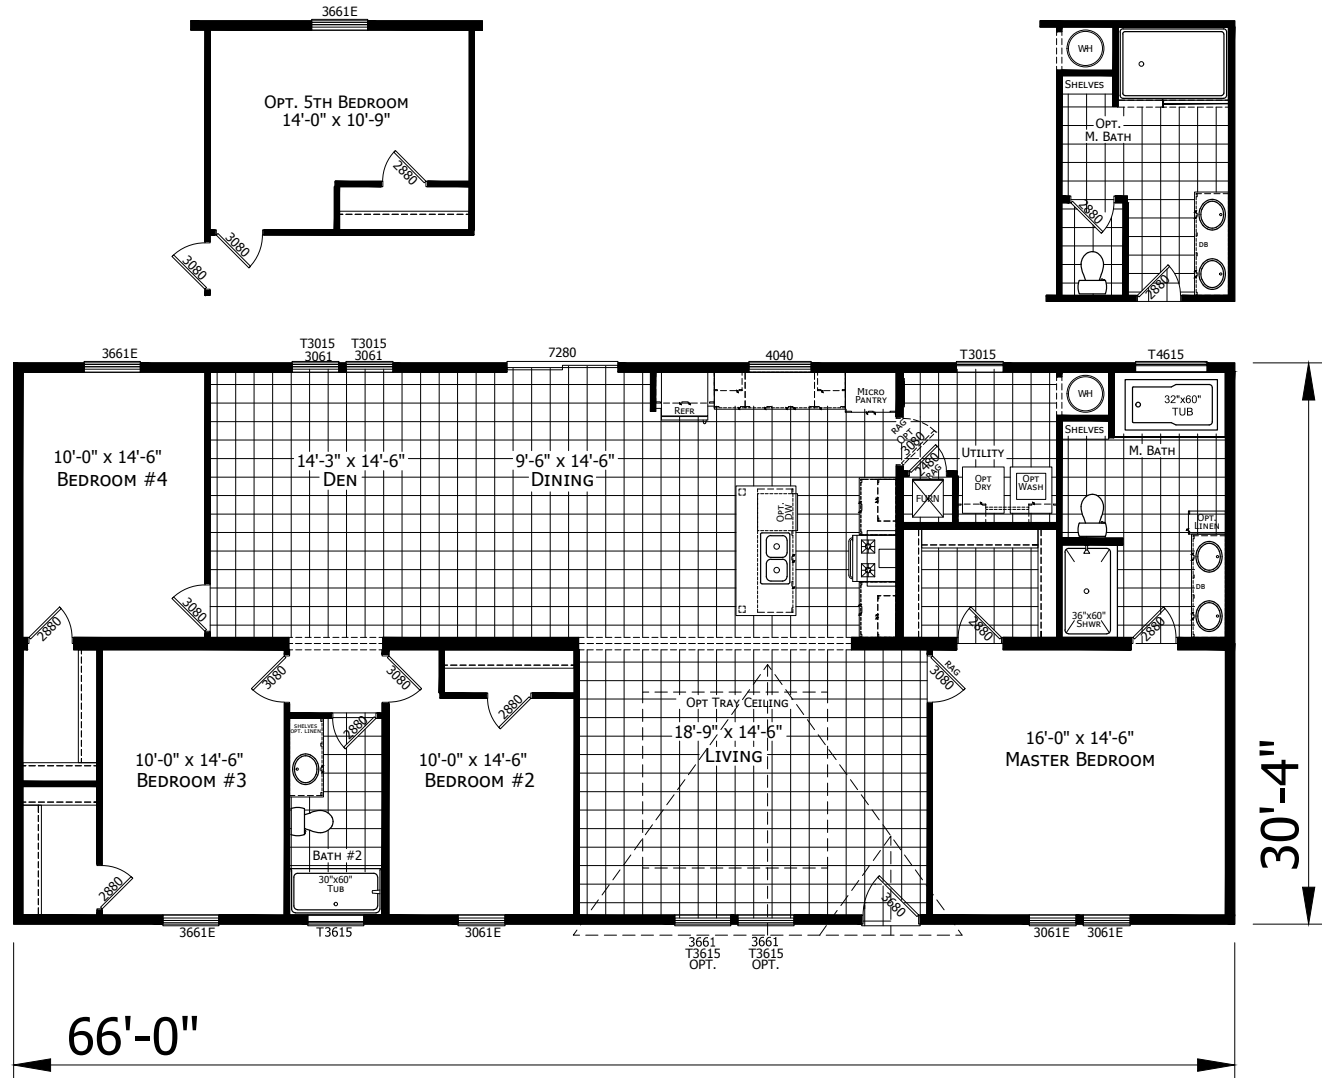

# Maroon

Innovation Series - Multi Section

2,002 SQ. FT. (Approximate) 4 Bedrooms, 2 Baths

Last Updated: 5-24-21

**FACTORY SELECT HOMES**  
4890 W. Main St.  
Farmington, NM 87401

66'-0"

30'-4"

**FSMobileHomes.com | 1-800-750-8802**