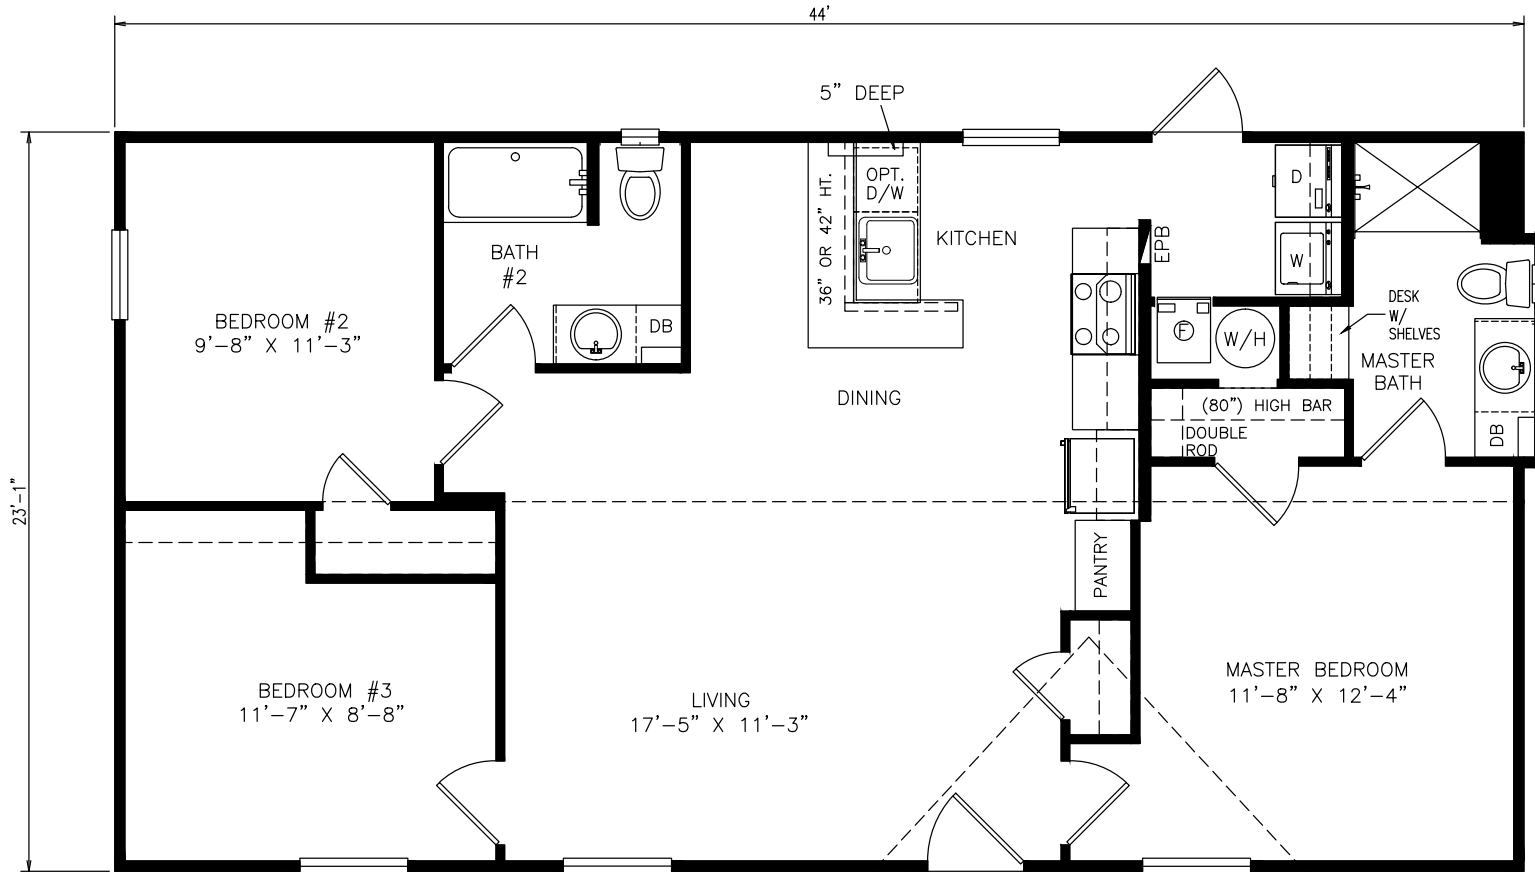

# Mazatzal

Select Series - Multi Section

1,016 SQ. FT. (Approximate) 3 Bedrooms, 2 Baths

Last Updated: 7-6-21

**FACTORY SELECT HOMES**  
4890 W. Main St.  
Farmington, NM 87401

**FSMobileHomes.com | 1-800-750-8802**