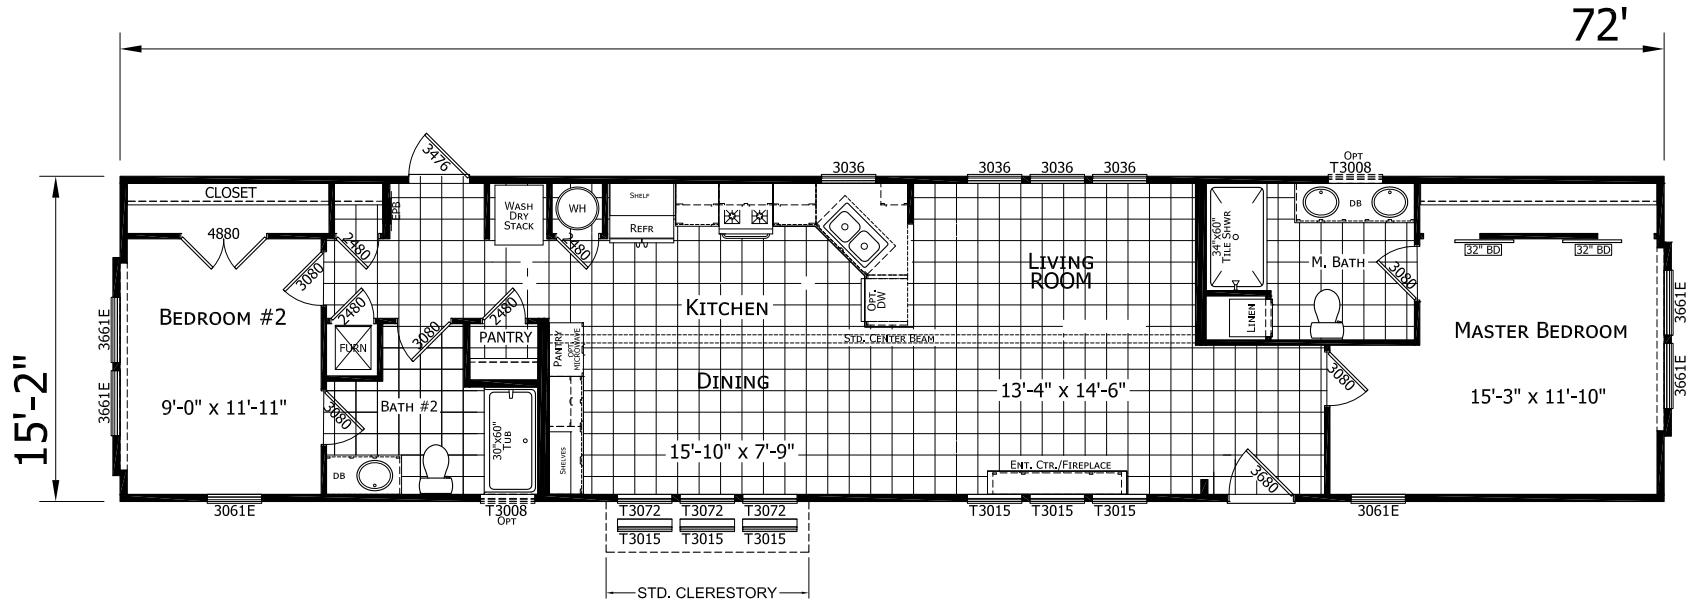

McGill

Diamond Series

1,092 SQ. FT. (Approximate) 2 Bedrooms, 2 Baths

Last Updated: 5-21-21

FACTORY SELECT HOMES
4890 W. Main St.
Farmington, NM 87401

FSMobileHomes.com | 1-800-750-8802

IMPORTANT: Alta Cima Corp reserves the right to modify, cancel or substitute products or features of this event at any time without prior notice or obligation. Pictures and other promotional materials are representative and may depict or contain floor plans, square footages, elevations, options, upgrades, extra design features, decorations, floor coverings, specialty light fixtures, custom paint and wall coverings, window treatments, landscaping, sound and alarm systems, furnishings, appliances, and other designer/decorator features and amenities that are not included as part of the home and/or may not be available at all locations. Home, pricing and community information is subject to change, and homes to prior sale, at any time without notice or obligation. ©2020 Alta Cima Corp. All rights reserved.