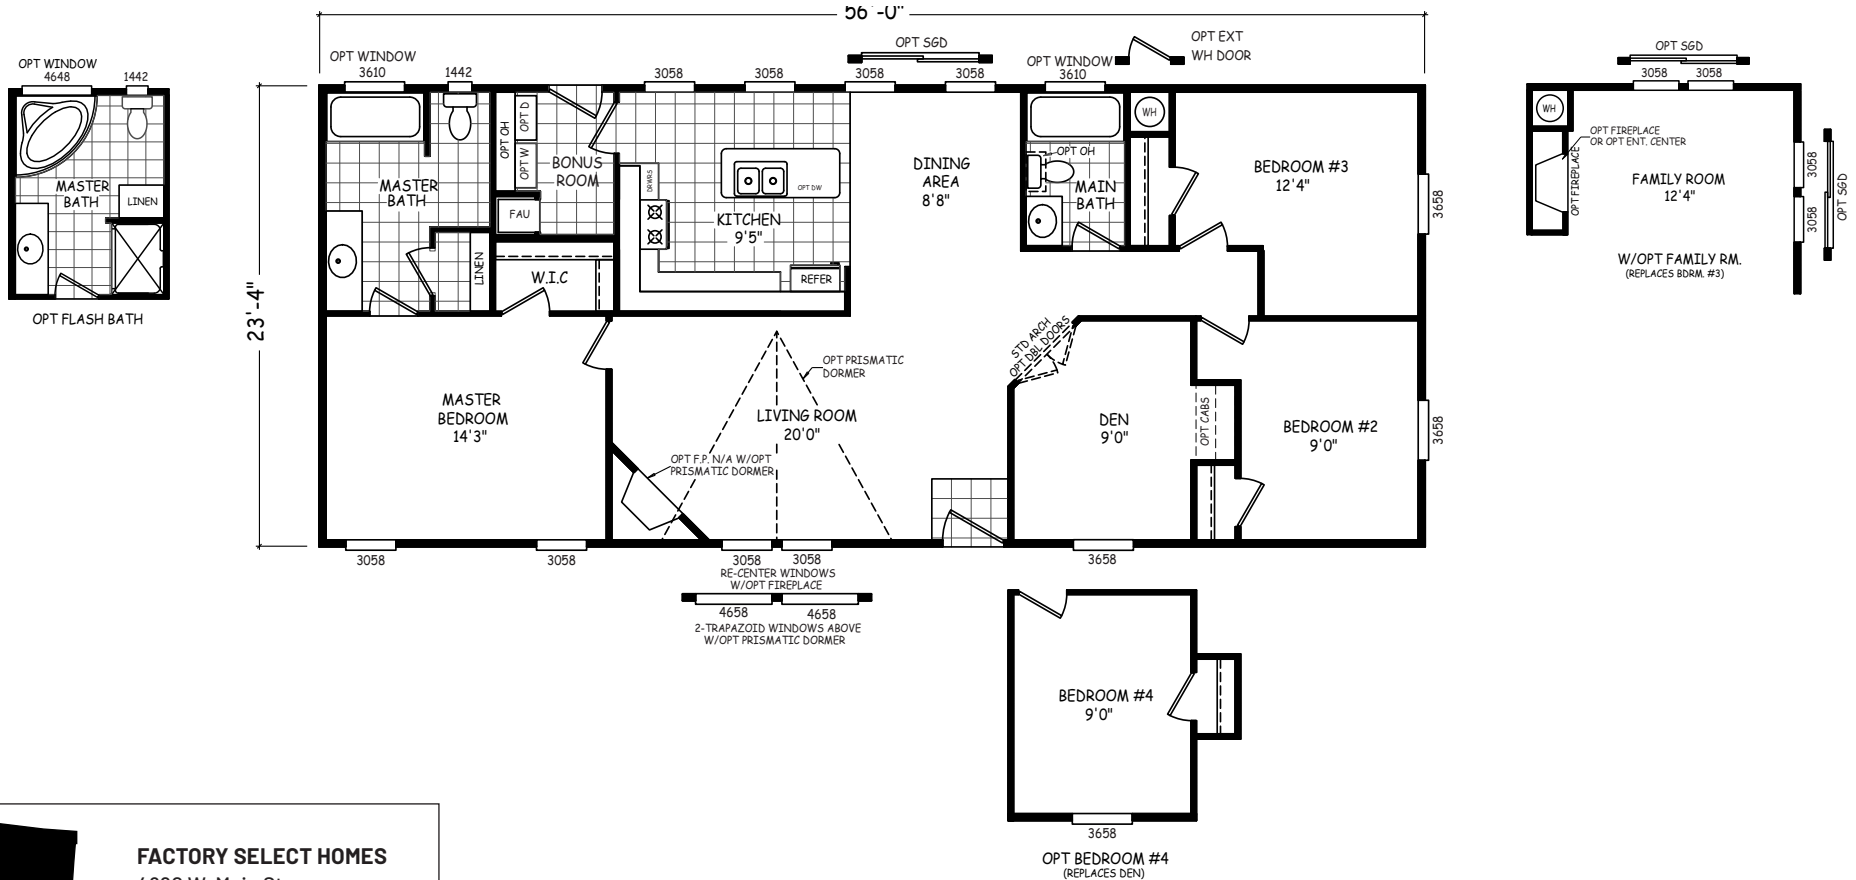

Mono

GS Series

1,306 SQ. FT. (Approximate) 3 Bedrooms, 2 Baths

Last Updated: 11-19-20

FACTORY SELECT HOMES
4890 W. Main St.
Farmington, NM 87401

FSMobileHomes.com | 1-800-750-8802

IMPORTANT: Alta Cima Corp reserves the right to modify, cancel or substitute products or features of this event at any time without prior notice or obligation. Pictures and other promotional materials are representative and may depict or contain floor plans, square footages, elevations, options, upgrades, extra design features, decorations, floor coverings, specialty light fixtures, custom paint and wall coverings, window treatments, landscaping, sound and alarm systems, furnishings, appliances, and other designer/decorator features and amenities that are not included as part of the home and/or may not be available at all locations. Home, pricing and community information is subject to change, and homes to prior sale, at any time without notice or obligation. ©2020 Alta Cima Corp. All rights reserved.