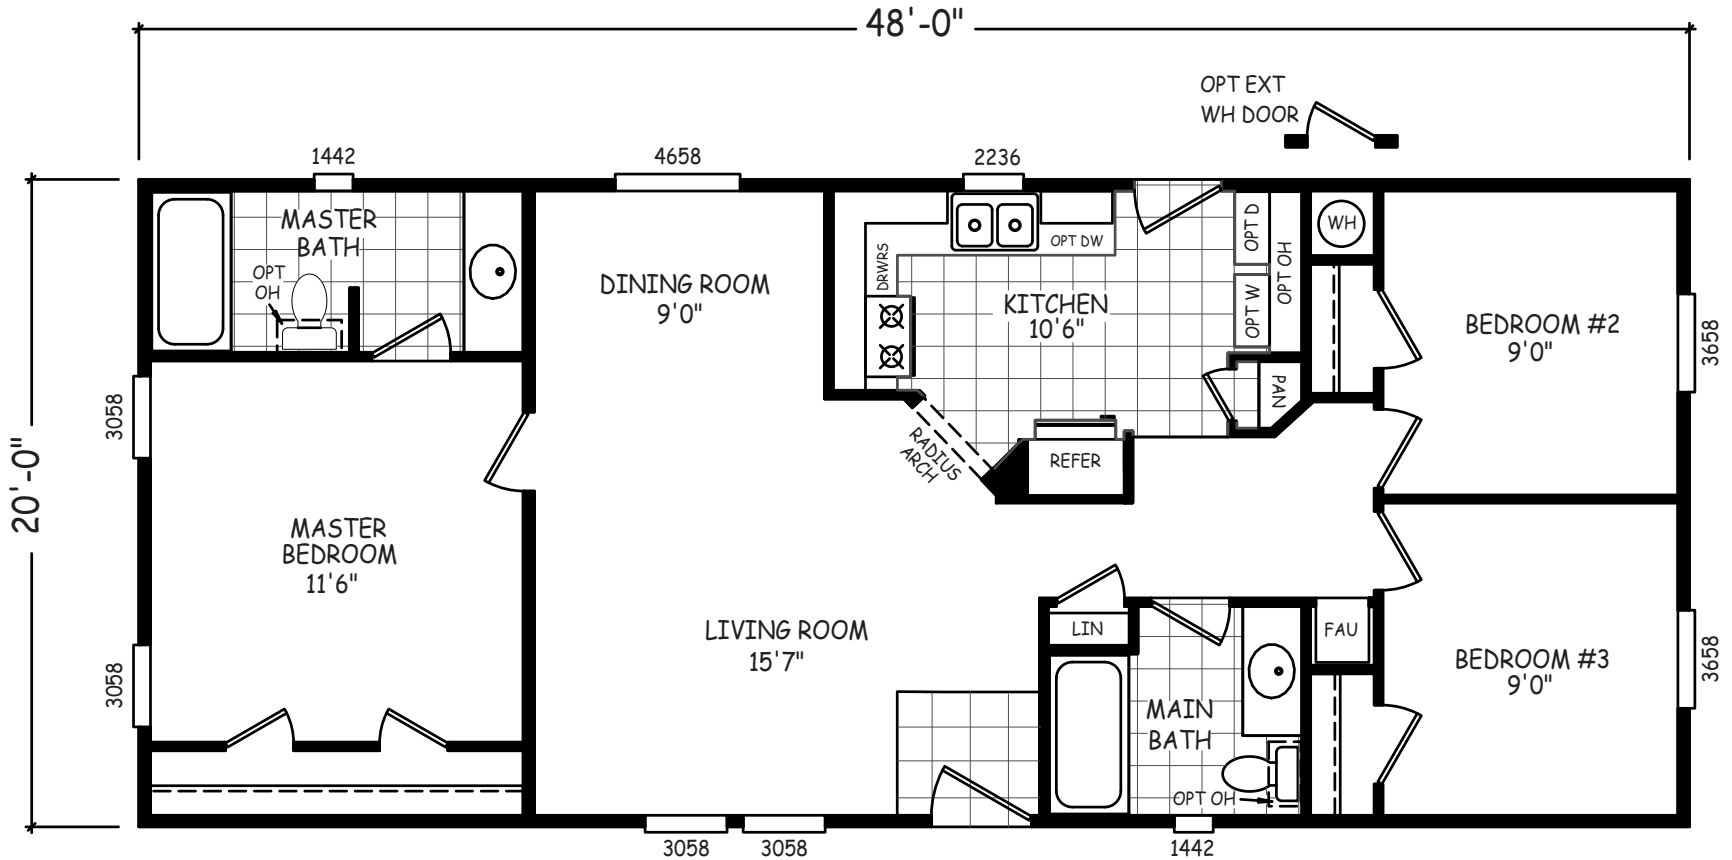

Orion

GS Series

960 SQ. FT. (Approximate) 3 Bedrooms, 2 Baths

Last Updated: 11-19-20

FACTORY SELECT HOMES
4890 W. Main St.
Farmington, NM 87401

FSMobileHomes.com | 1-800-750-8802

IMPORTANT: Alta Cima Corp reserves the right to modify, cancel or substitute products or features of this event at any time without prior notice or obligation. Pictures and other promotional materials are representative and may depict or contain floor plans, square footages, elevations, options, upgrades, extra design features, decorations, floor coverings, specialty light fixtures, custom paint and wall coverings, window treatments, landscaping, sound and alarm systems, furnishings, appliances, and other designer/decorator features and amenities that are not included as part of the home and/or may not be available at all locations. Home, pricing and community information is subject to change, and homes to prior sale, at any time without notice or obligation. ©2020 Alta Cima Corp. All rights reserved.