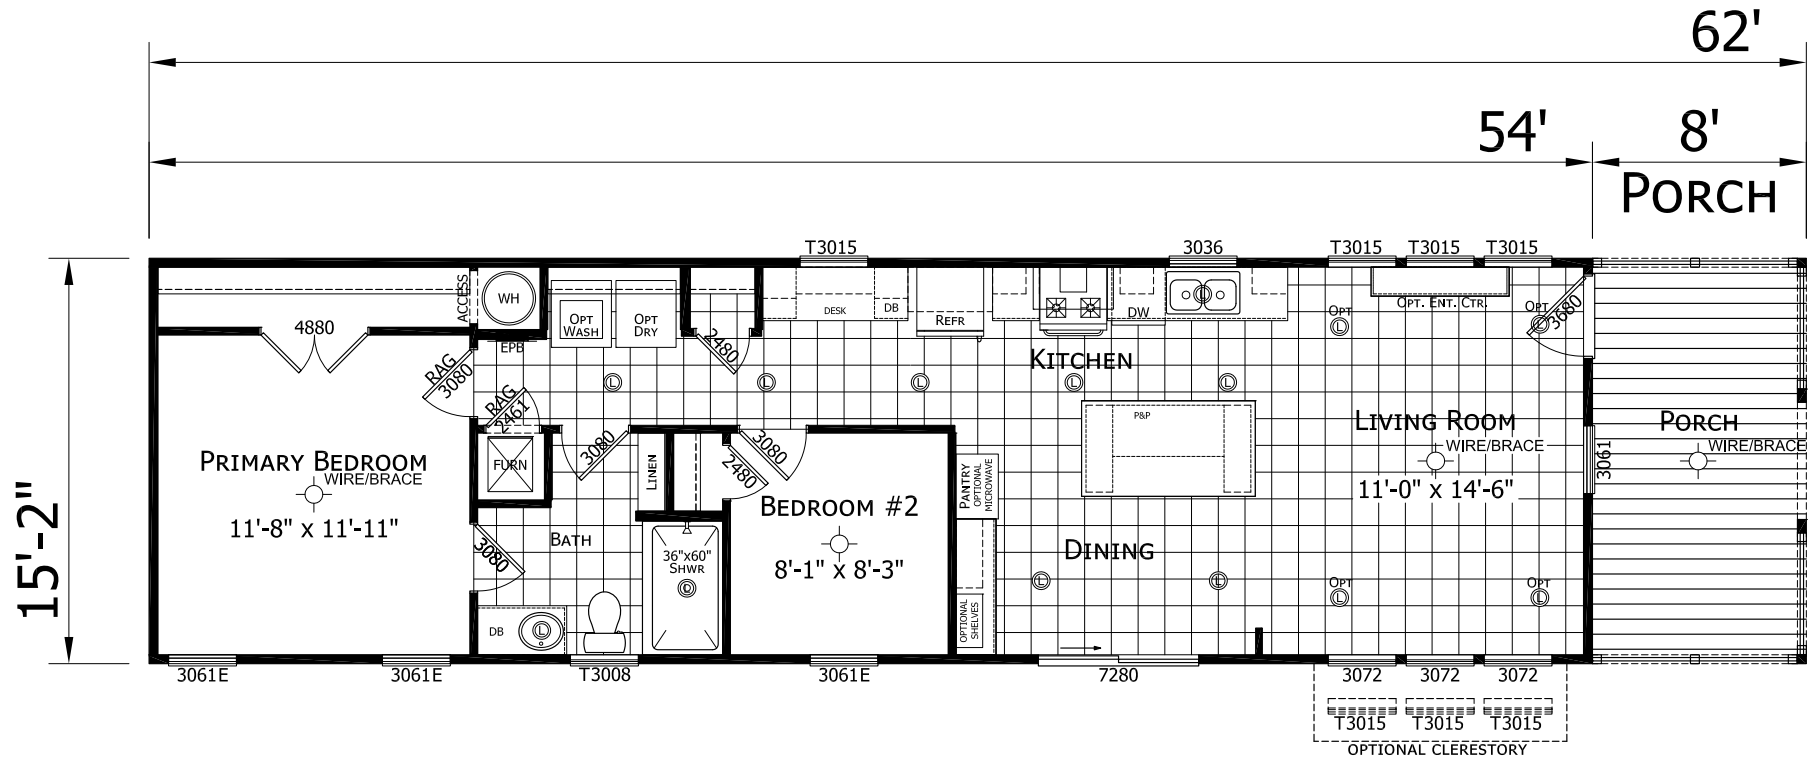

# Remuda

Innovation Series - Single Section

819 SQ. FT. (Approximate) 2 Bedrooms, 1 Baths

Last Updated: 6-22-22

**FACTORY SELECT HOMES**  
4890 W. Main St.  
Farmington, NM 87401

**FSMobileHomes.com | 1-800-750-8802**