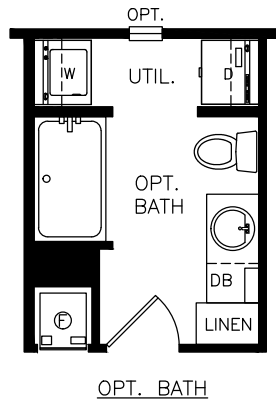

Rollo

Heritage Series - Single Section

880 SQ. FT. (Approximate) 1 Bedroom, 1 Bath

Last Updated: 7-7-21

FACTORY SELECT HOMES
4890 W. Main St.
Farmington, NM 87401

FSMobileHomes.com | 1-800-750-8802

IMPORTANT: Alta Cima Corp reserves the right to modify, cancel or substitute products or features of this event at any time without prior notice or obligation. Pictures and other promotional materials are representative and may depict or contain floor plans, square footages, elevations, options, upgrades, extra design features, decorations, floor coverings, specialty light fixtures, custom paint and wall coverings, window treatments, landscaping, sound and alarm systems, furnishings, appliances, and other designer/decorator features and amenities that are not included as part of the home and/or may not be available at all locations. Home, pricing and community information is subject to change, and homes to prior sale, at any time without notice or obligation. ©2020 Alta Cima Corp. All rights reserved.