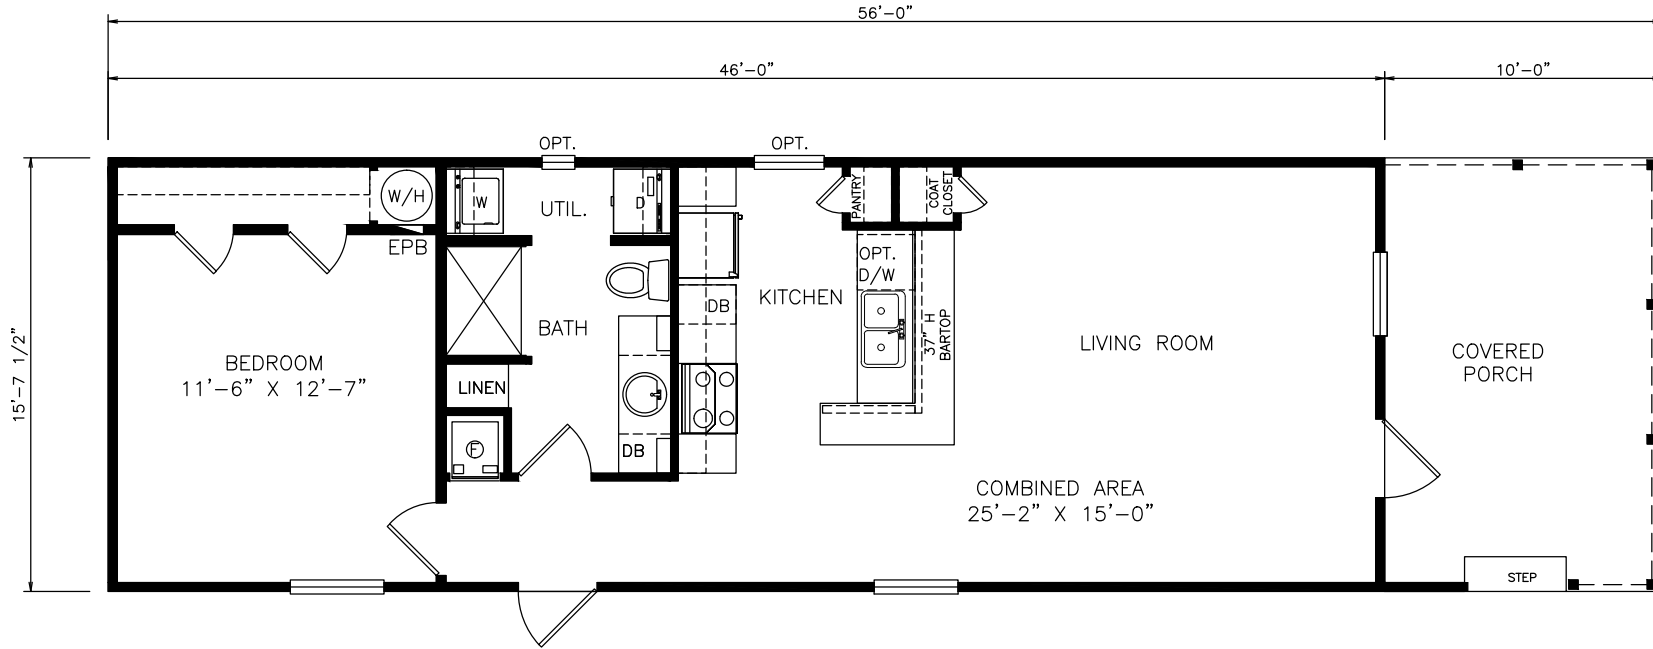

Rollo

Heritage Series - Single Section

880 SQ. FT. (Approximate) 1 Bedroom, 1 Bath

Last Updated: 7-7-21

FACTORY SELECT HOMES
4890 W. Main St.
Farmington, NM 87401

FSMobileHomes.com | 1-800-750-8802

IMPORTANT: Alta Cima Corp reserves the right to modify, cancel or substitute products or features of this event at any time without prior notice or obligation. Pictures and other promotional materials are representative and may depict or contain floor plans, square footages, elevations, options, upgrades, extra design features, decorations, floor coverings, specialty light fixtures, custom paint and wall coverings, window treatments, landscaping, sound and alarm systems, furnishings, appliances, and other designer/decorator features and amenities that are not included as part of the home and/or may not be available at all locations. Home, pricing and community information is subject to change, and homes to prior sale, at any time without notice or obligation. ©2020 Alta Cima Corp. All rights reserved.