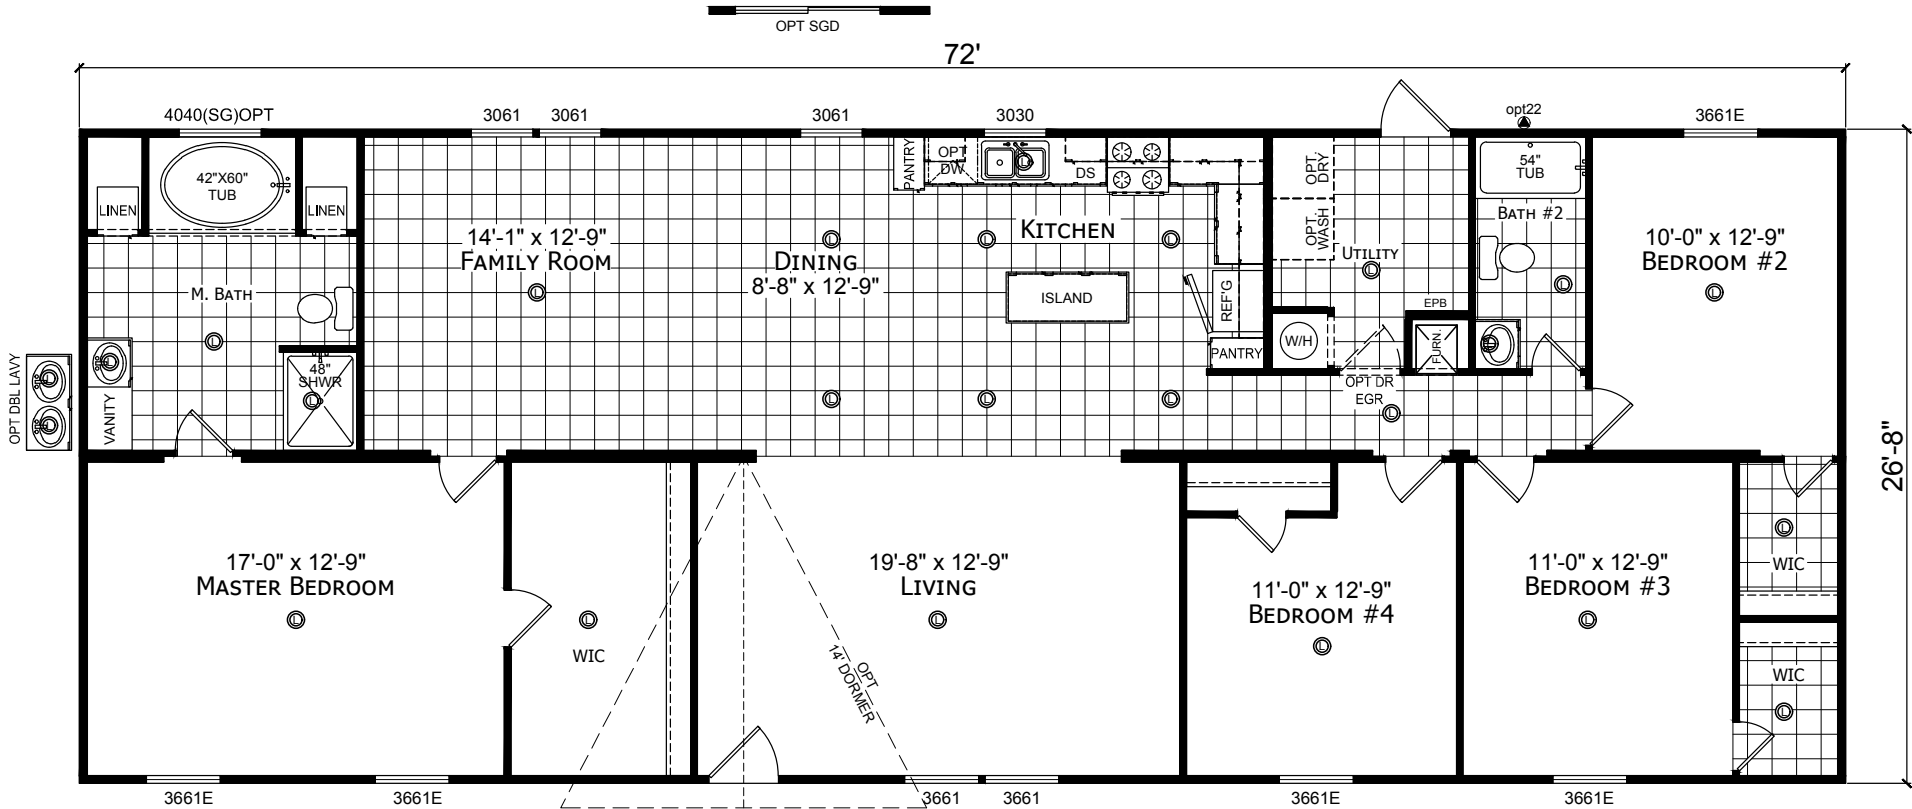

Rosebury

Redman Classic Series - Multi Section by Champion Homes | Burleson, TX

1,920 SQ. FT. (Approximate) 4 Bedroom, 2 Bath

Last Updated: 6-14-21

FACTORY SELECT HOMES
4890 W. Main St.
Farmington, NM 87401