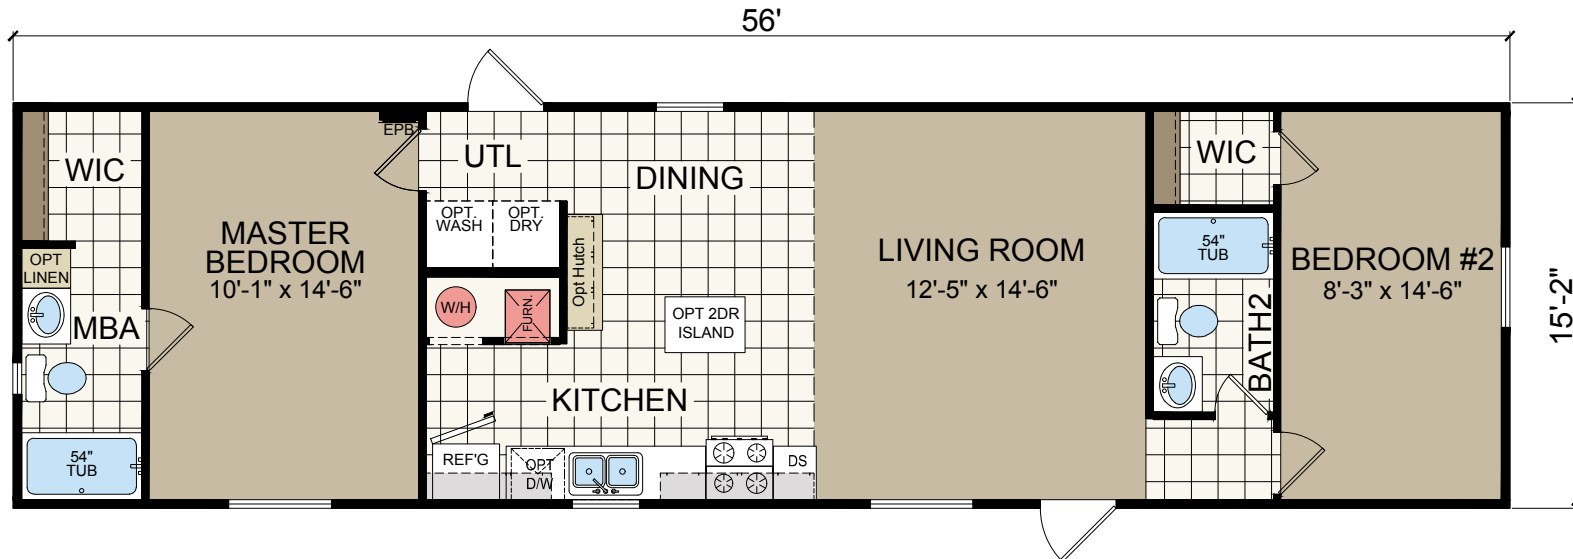

Shelton

Redman Classic Series - Single Section by Champion Homes | Burleson, TX

849 SQ. FT. (Approximate) 2 Bedroom, 2 Bath

Last Updated: 6-14-21

FACTORY SELECT HOMES
4890 W. Main St.
Farmington, NM 87401