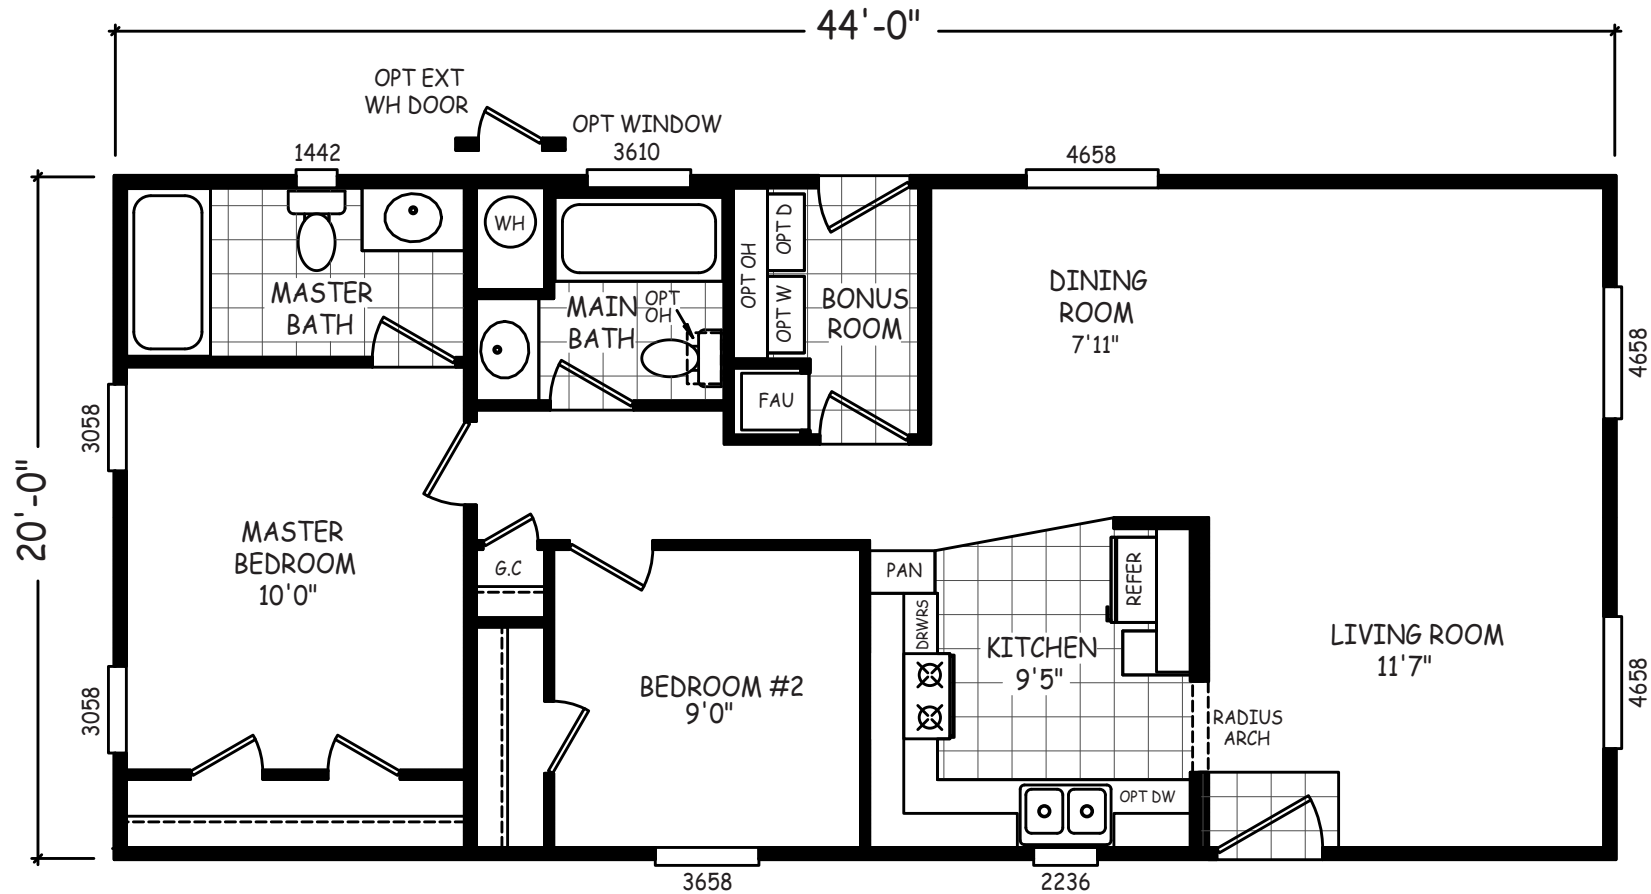

# Skiway

GS Series

880 SQ. FT. (Approximate) 2 Bedrooms, 2 Baths

Last Updated: 11-19-20

**FACTORY SELECT HOMES**  
4890 W. Main St.  
Farmington, NM 87401

**FSMobileHomes.com | 1-800-750-8802**

**IMPORTANT:** Alta Cima Corp reserves the right to modify, cancel or substitute products or features of this event at any time without prior notice or obligation. Pictures and other promotional materials are representative and may depict or contain floor plans, square footages, elevations, options, upgrades, extra design features, decorations, floor coverings, specialty light fixtures, custom paint and wall coverings, window treatments, landscaping, sound and alarm systems, furnishings, appliances, and other designer/decorator features and amenities that are not included as part of the home and/or may not be available at all locations. Home, pricing and community information is subject to change, and homes to prior sale, at any time without notice or obligation. ©2020 Alta Cima Corp. All rights reserved.