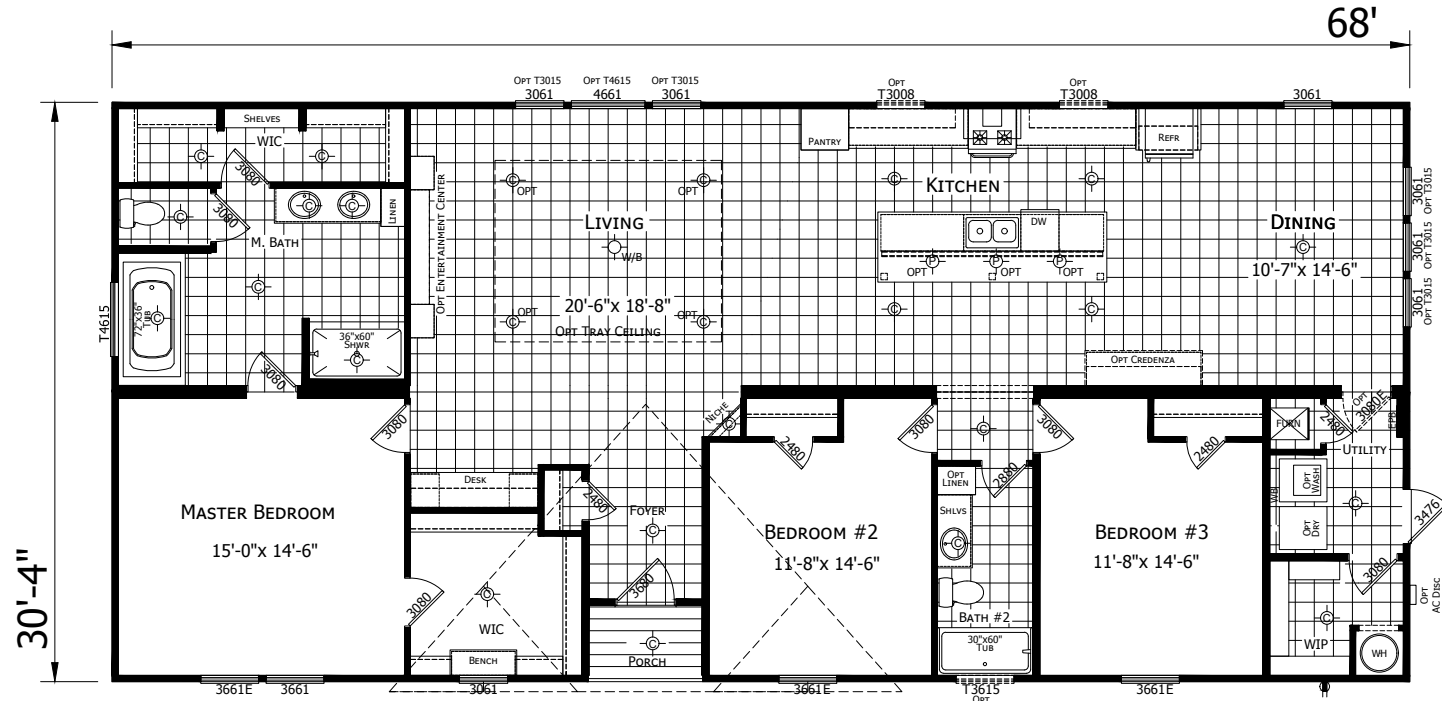

Standley

Innovation Series - Multi Section

2,039 SQ. FT. (Approximate) 3 Bedrooms, 2 Bath

Last Updated: 5-27-21

FACTORY SELECT HOMES
4890 W. Main St.
Farmington, NM 87401

FSMobileHomes.com | 1-800-750-8802