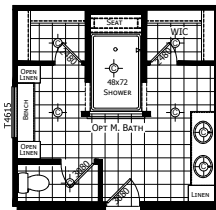

Standley

Innovation Series - Multi Section

2,039 SQ. FT. (Approximate) 3 Bedrooms, 2 Bath

Last Updated: 5-27-21

FACTORY SELECT HOMES
4890 W. Main St.
Farmington, NM 87401

FSMobileHomes.com | 1-800-750-8802