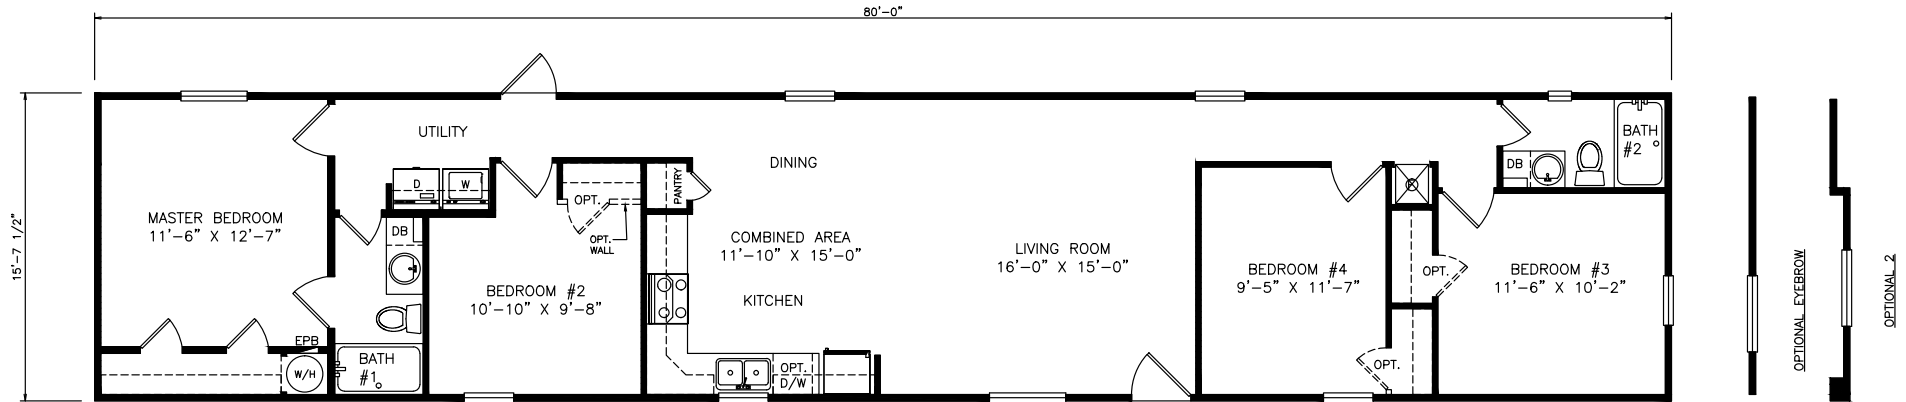

Stebbins

Heritage Series - Single Section

1,256 SQ. FT. (Approximate) 4 Bedrooms, 2 Baths

Last Updated: 7-7-21

FACTORY SELECT HOMES
4890 W. Main St.
Farmington, NM 87401

FSMobileHomes.com | 1-800-750-8802

IMPORTANT: Alta Cima Corp reserves the right to modify, cancel or substitute products or features of this event at any time without prior notice or obligation. Pictures and other promotional materials are representative and may depict or contain floor plans, square footages, elevations, options, upgrades, extra design features, decorations, floor coverings, specialty light fixtures, custom paint and wall coverings, window treatments, landscaping, sound and alarm systems, furnishings, appliances, and other designer/decorator features and amenities that are not included as part of the home and/or may not be available at all locations. Home, pricing and community information is subject to change, and homes to prior sale, at any time without notice or obligation. ©2020 Alta Cima Corp. All rights reserved.