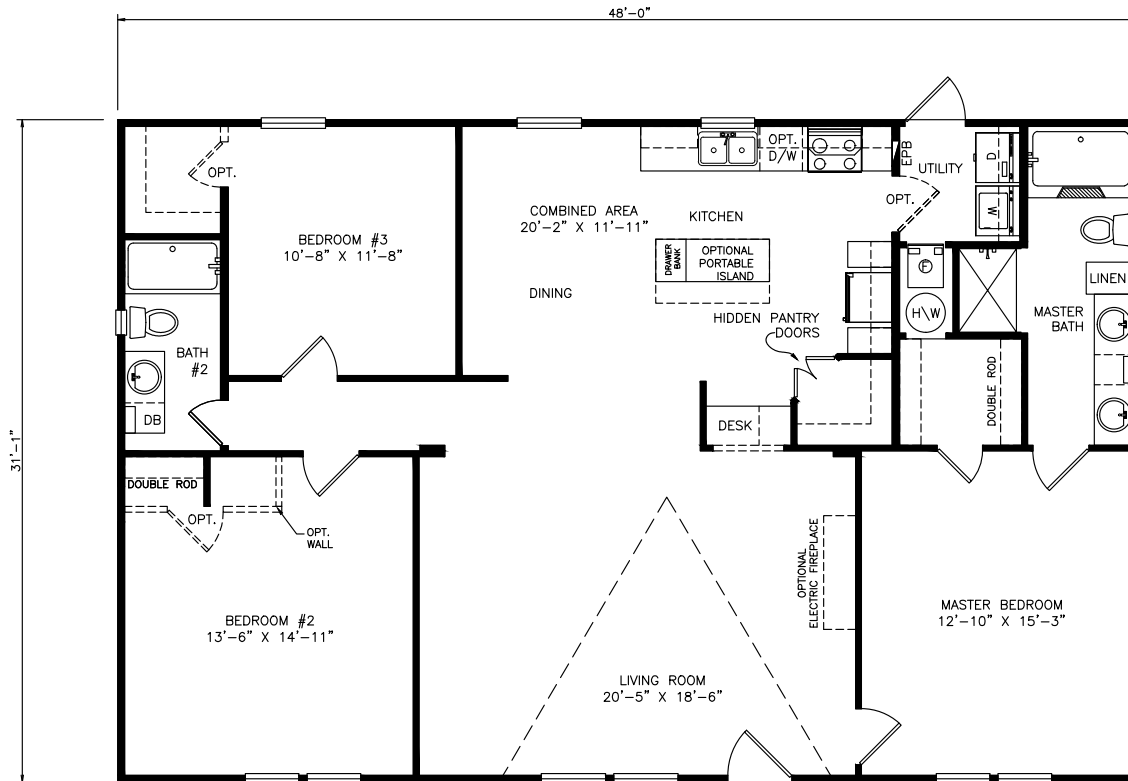

Sundown

Select Series - Multi Section

1,497 SQ. FT. (Approximate) 3 Bedrooms, 2 Baths

Last Updated: 7-6-21

FACTORY SELECT HOMES
4890 W. Main St.
Farmington, NM 87401

FSMobileHomes.com | 1-800-750-8802

IMPORTANT: Alta Cima Corp reserves the right to modify, cancel or substitute products or features of this event at any time without prior notice or obligation. Pictures and other promotional materials are representative and may depict or contain floor plans, square footages, elevations, options, upgrades, extra design features, decorations, floor coverings, specialty light fixtures, custom paint and wall coverings, window treatments, landscaping, sound and alarm systems, furnishings, appliances, and other designer/decorator features and amenities that are not included as part of the home and/or may not be available at all locations. Home, pricing and community information is subject to change, and homes to prior sale, at any time without notice or obligation. ©2020 Alta Cima Corp. All rights reserved.