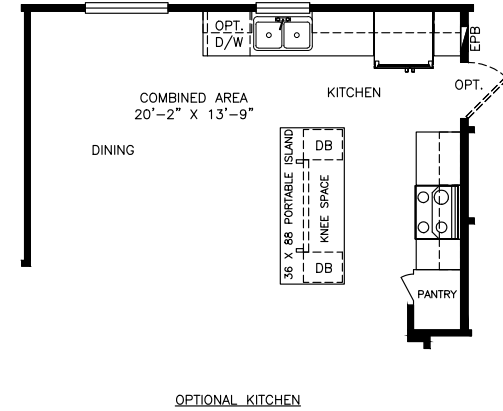

Sundown

Select Series - Multi Section

1,497 SQ. FT. (Approximate) 3 Bedrooms, 2 Baths

Last Updated: 7-6-21

FACTORY SELECT HOMES
4890 W. Main St.
Farmington, NM 87401

FSMobileHomes.com | 1-800-750-8802

IMPORTANT: Alta Cima Corp reserves the right to modify, cancel or substitute products or features of this event at any time without prior notice or obligation. Pictures and other promotional materials are representative and may depict or contain floor plans, square footages, elevations, options, upgrades, extra design features, decorations, floor coverings, specialty light fixtures, custom paint and wall coverings, window treatments, landscaping, sound and alarm systems, furnishings, appliances, and other designer/decorator features and amenities that are not included as part of the home and/or may not be available at all locations. Home, pricing and community information is subject to change, and homes to prior sale, at any time without notice or obligation. ©2020 Alta Cima Corp. All rights reserved.