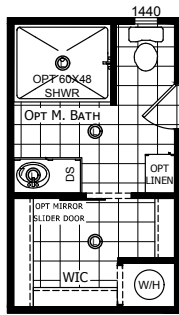

Talley

Select Series - Single Section by Champion Homes | Burleson, TX

1,153 SQ. FT. (Approximate) 3 Bedroom, 2 Bath

Last Updated: 6-14-21

OPTIONAL GLAMOUR BATH

OPTIONAL 60" SHOWER

2 BEDROOM OPTION

FACTORY SELECT HOMES
4890 W. Main St.
Farmington, NM 87401