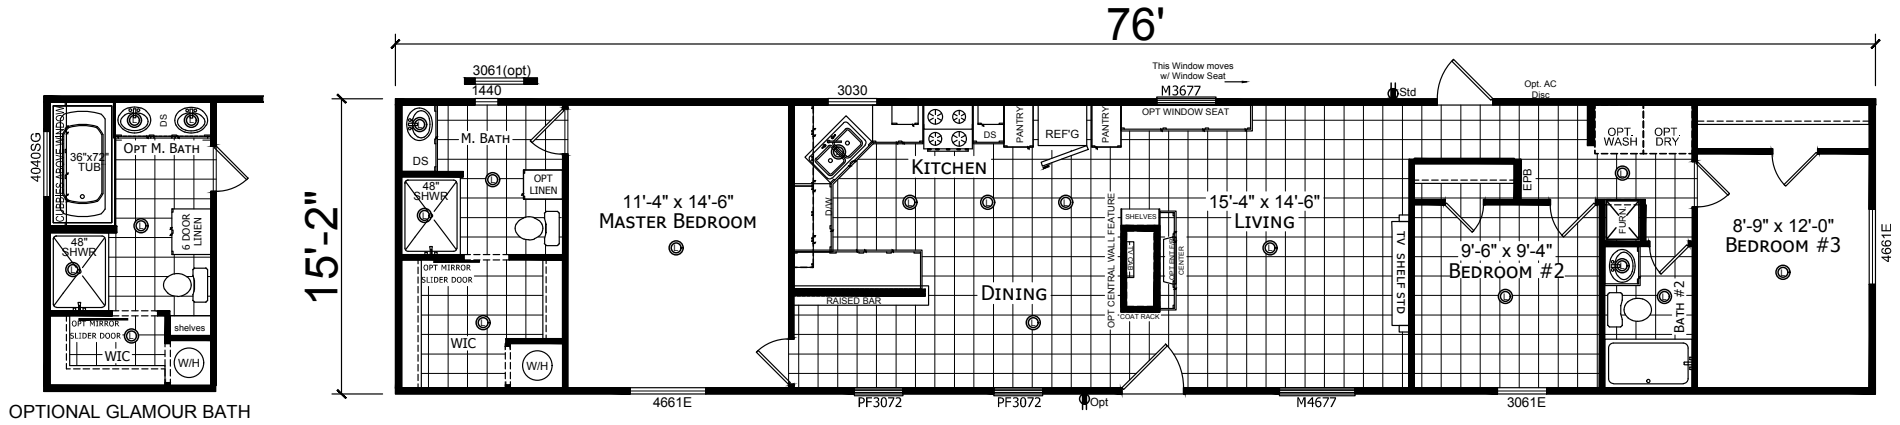

Talley

Select Series - Single Section by Champion Homes | Burleson, TX

1,153 SQ. FT. (Approximate) 3 Bedroom, 2 Bath

Last Updated: 6-14-21

OPTIONAL GLAMOUR BATH

OPTIONAL 60" SHOWER

2 BEDROOM OPTION

FACTORY SELECT HOMES
4890 W. Main St.
Farmington, NM 87401