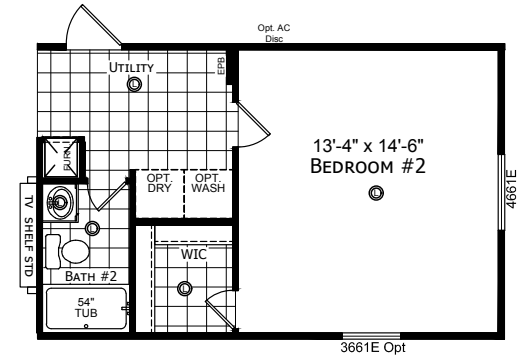

Talley

Select Series - Single Section by Champion Homes | Burleson, TX

1,153 SQ. FT. (Approximate) 3 Bedroom, 2 Bath

Last Updated: 6-14-21

OPTIONAL GLAMOUR BATH

OPTIONAL 60" SHOWER

2 BEDROOM OPTION

FACTORY SELECT HOMES
4890 W. Main St.
Farmington, NM 87401