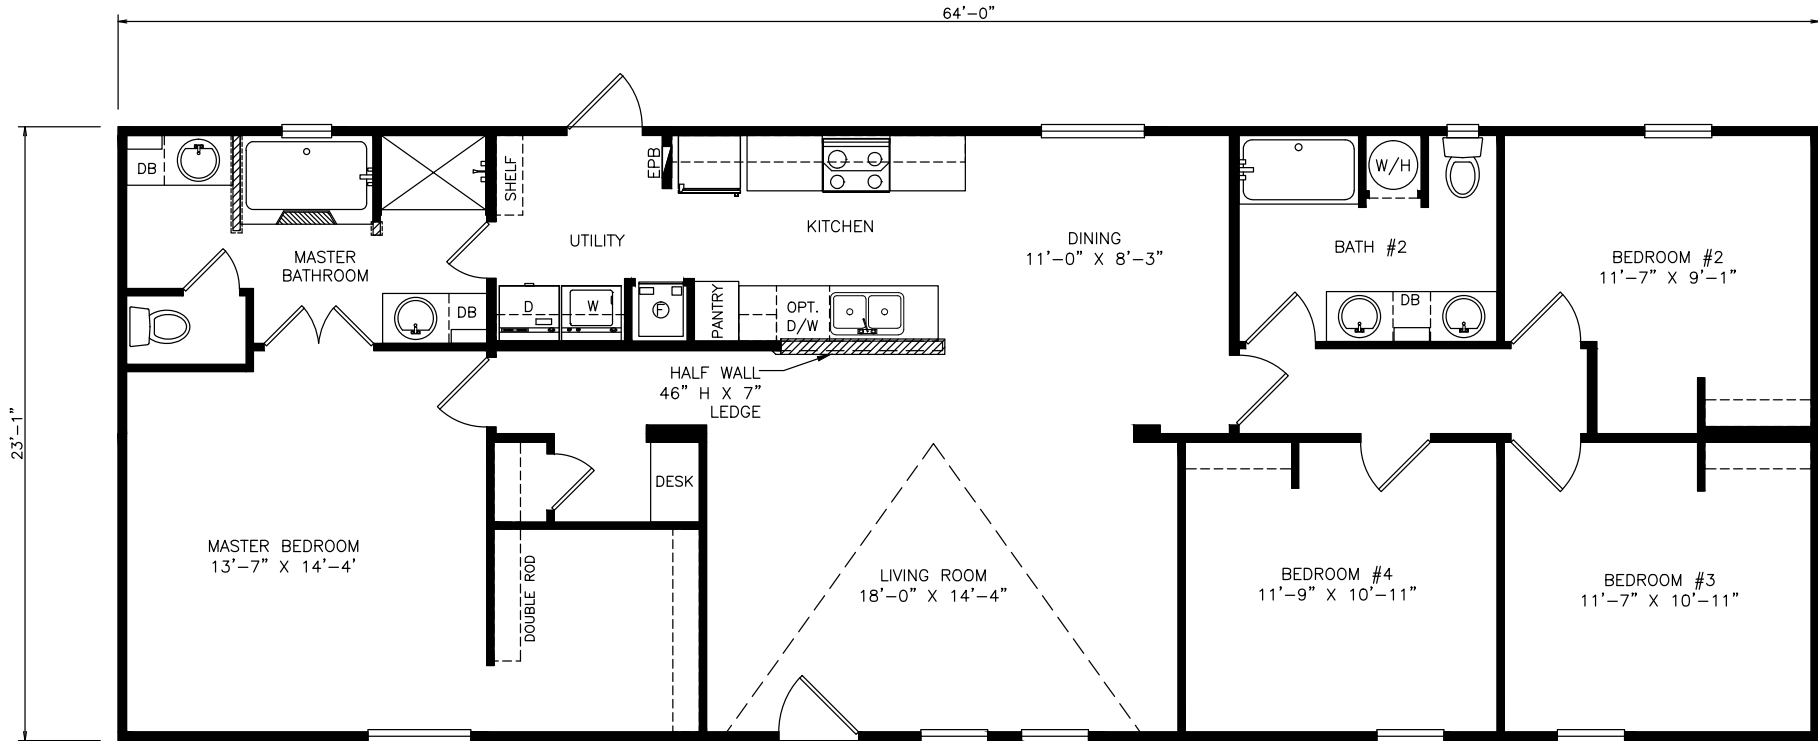

Thurman

Select Series - Multi Section

1,483 SQ. FT. (Approximate) 4 Bedrooms, 2 Baths

Last Updated: 7-6-21

FACTORY SELECT HOMES
4890 W. Main St.
Farmington, NM 87401

FSMobileHomes.com | 1-800-750-8802

IMPORTANT: Alta Cima Corp reserves the right to modify, cancel or substitute products or features of this event at any time without prior notice or obligation. Pictures and other promotional materials are representative and may depict or contain floor plans, square footages, elevations, options, upgrades, extra design features, decorations, floor coverings, specialty light fixtures, custom paint and wall coverings, window treatments, landscaping, sound and alarm systems, furnishings, appliances, and other designer/decorator features and amenities that are not included as part of the home and/or may not be available at all locations. Home, pricing and community information is subject to change, and homes to prior sale, at any time without notice or obligation. ©2020 Alta Cima Corp. All rights reserved.