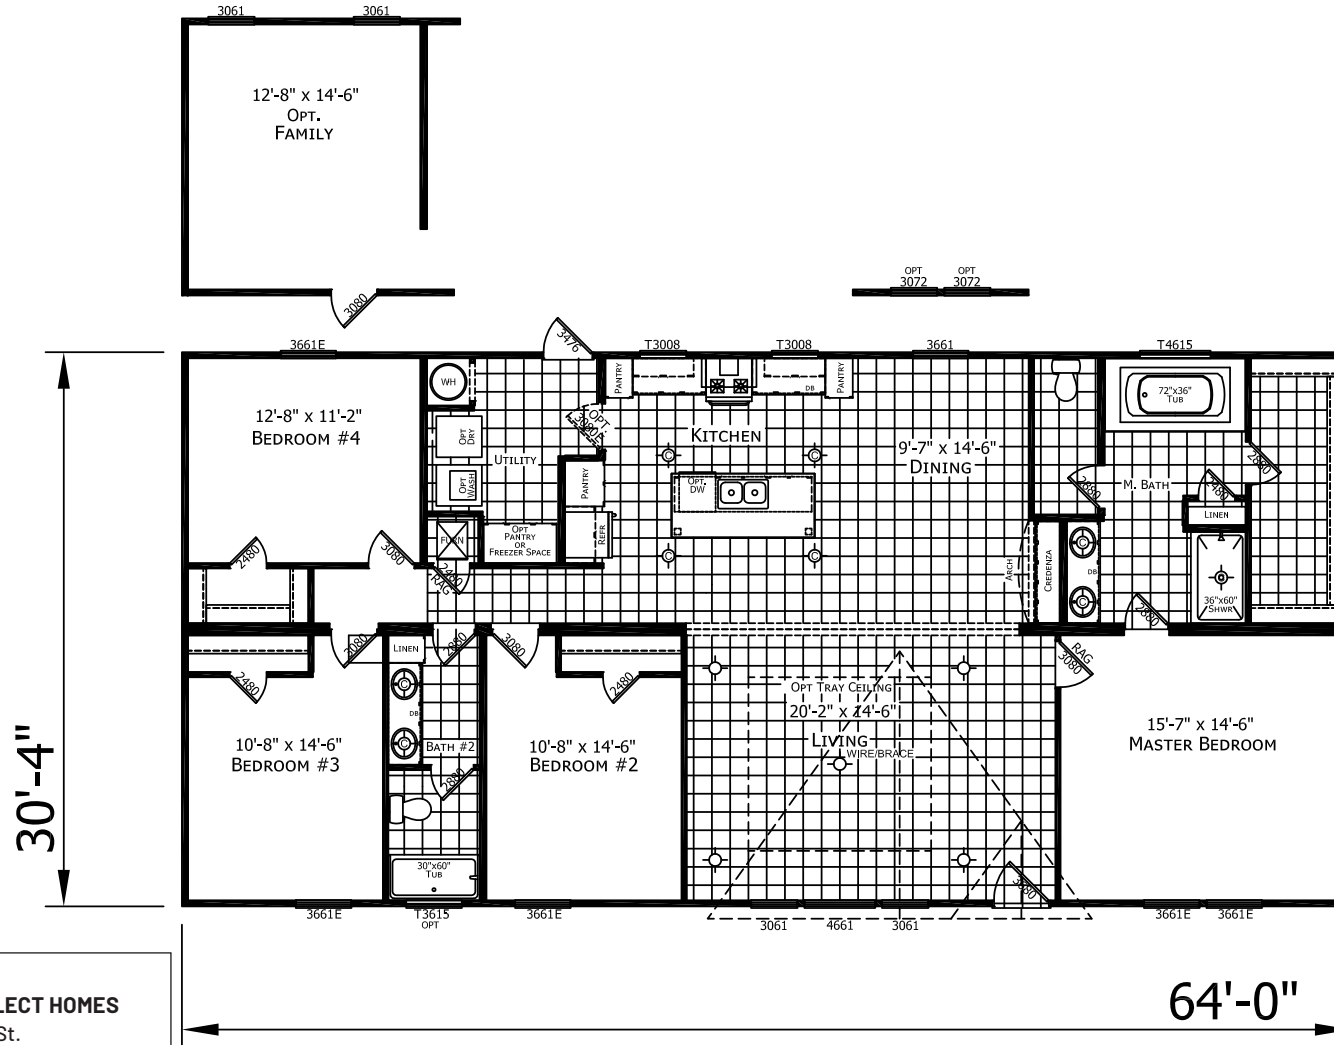

# Tibble

Innovation Series - Multi Section

1,941 SQ. FT. (Approximate) 4 Bedrooms, 2 Baths

Last Updated: 5-24-21

**FACTORY SELECT HOMES**  
4890 W. Main St.  
Farmington, NM 87401

**FSMobileHomes.com | 1-800-750-8802**