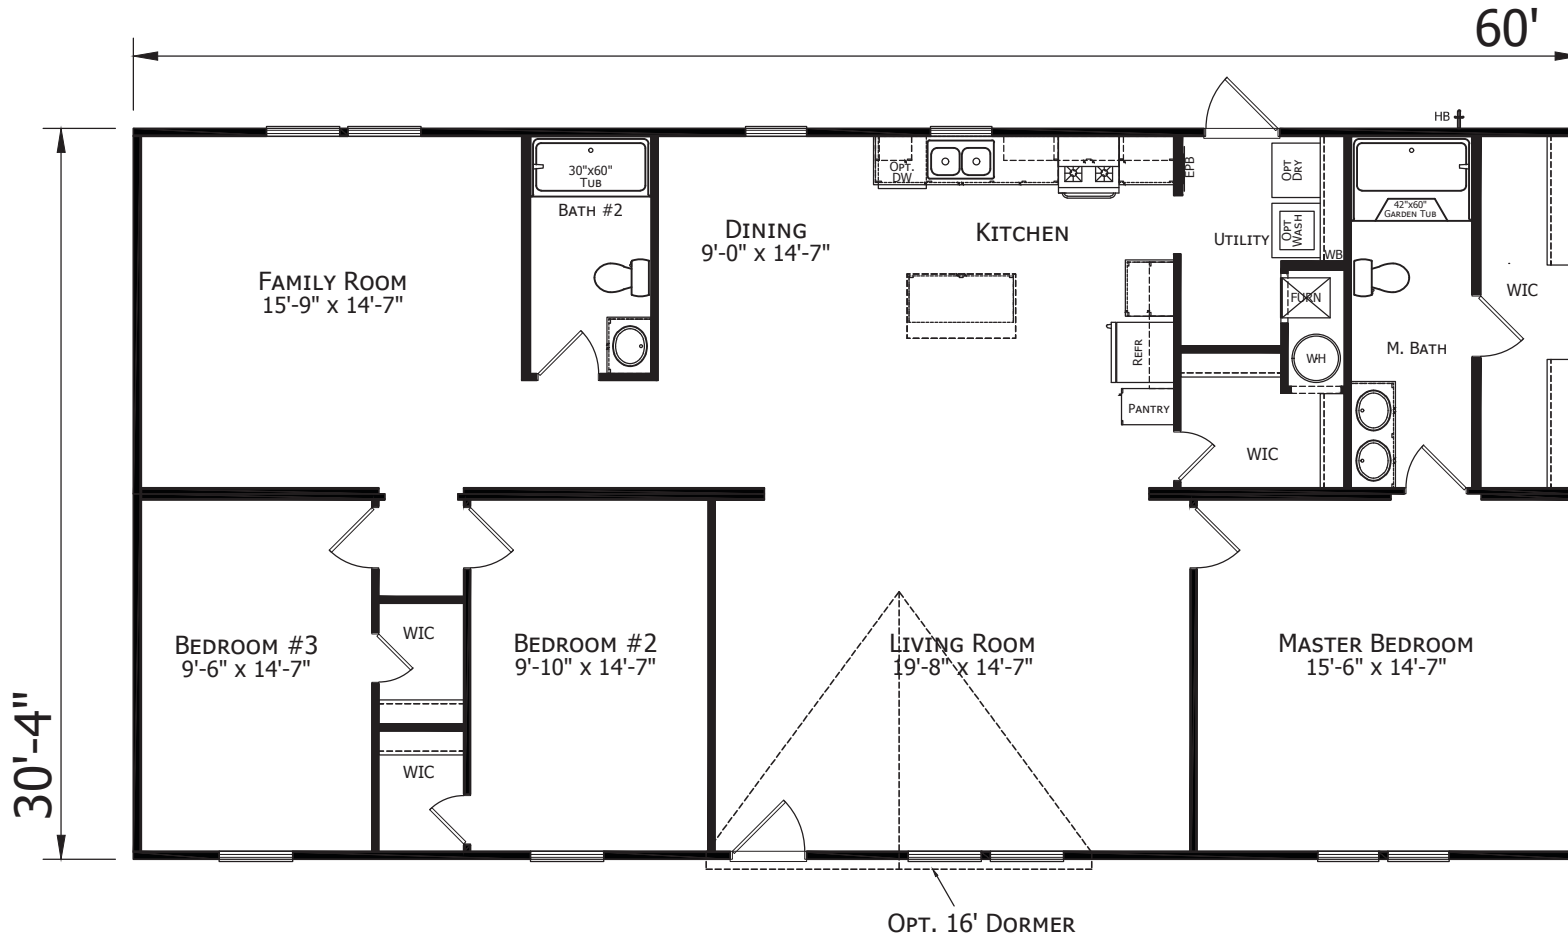

# Venada

Prime Series

1,820 SQ. FT. (Approximate) 3 Bedroom, 2 Bath

Last Updated: 11-10-22

**FACTORY SELECT HOMES**  
4890 W. Main St.  
Farmington, NM 87401

**FSMobileHomes.com | 1-800-750-8802**

**IMPORTANT:** Alta Cima Corp reserves the right to modify, cancel or substitute products or features of this event at any time without prior notice or obligation. Pictures and other promotional materials are representative and may depict or contain floor plans, square footages, elevations, options, upgrades, extra design features, decorations, floor coverings, specialty light fixtures, custom paint and wall coverings, window treatments, landscaping, sound and alarm systems, furnishings, appliances, and other designer/decorator features and amenities that are not included as part of the home and/or may not be available at all locations. Home, pricing and community information is subject to change, and homes to prior sale, at any time without notice or obligation. ©2020 Alta Cima Corp. All rights reserved.