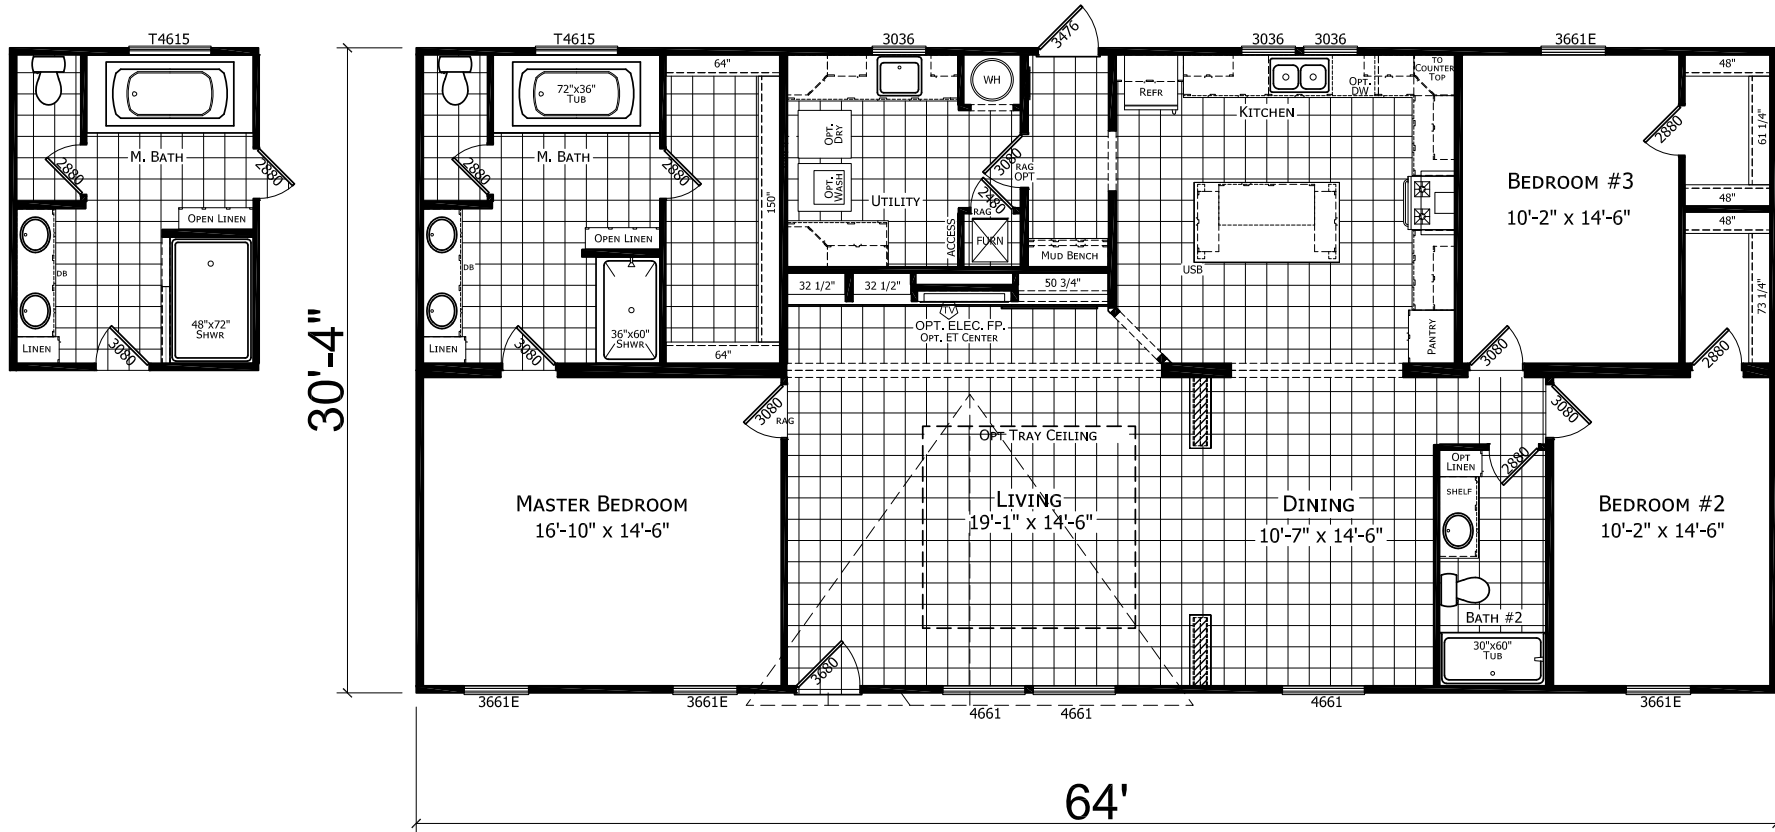

Wallsburg

Innovation Series - Multi Section

1,941 SQ. FT. (Approximate) 3 Bedrooms, 2 Bath

Last Updated: 6-21-21

FACTORY SELECT HOMES
4890 W. Main St.
Farmington, NM 87401

FSMobileHomes.com | 1-800-750-8802