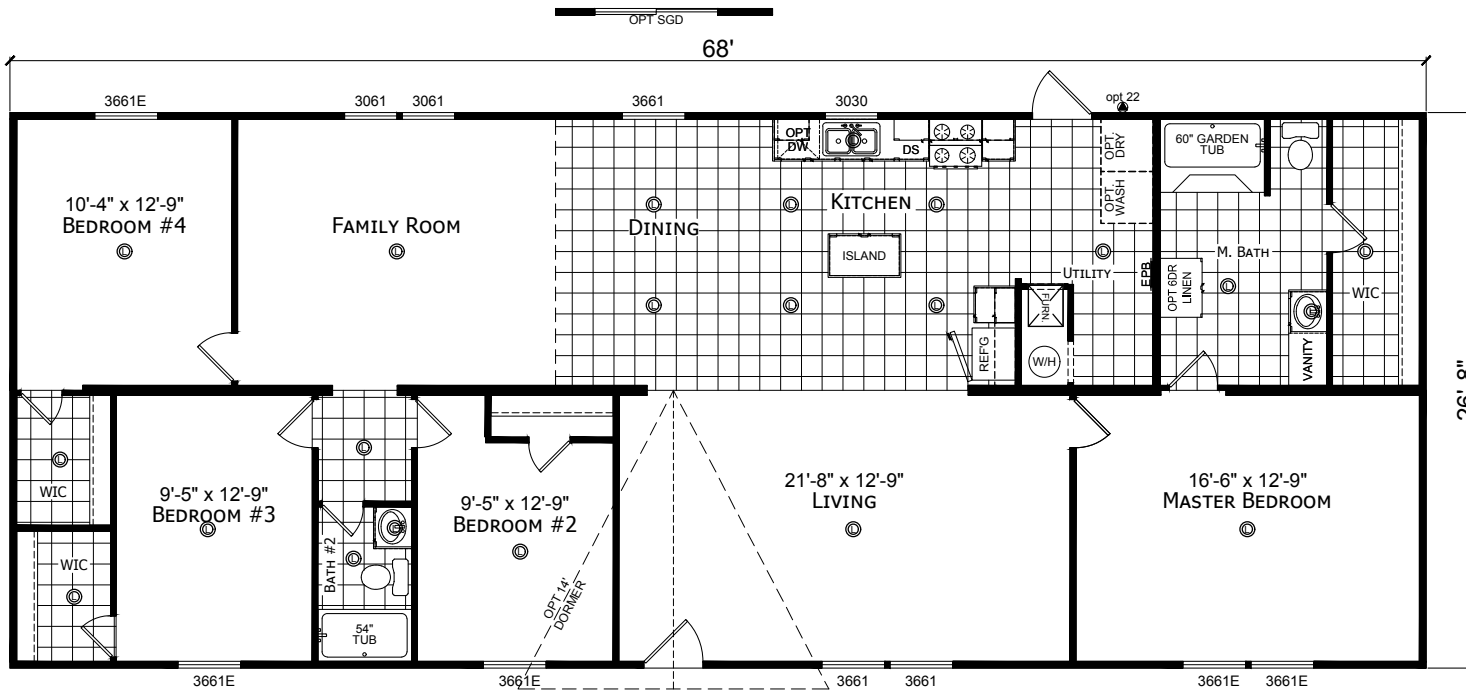

Warbler

Redman Classic Series - Multi Section by Champion Homes | Burleson, TX

1,813 SQ. FT. (Approximate) 4 Bedroom, 2 Bath

Last Updated: 6-14-21

FACTORY SELECT HOMES
4890 W. Main St.
Farmington, NM 87401