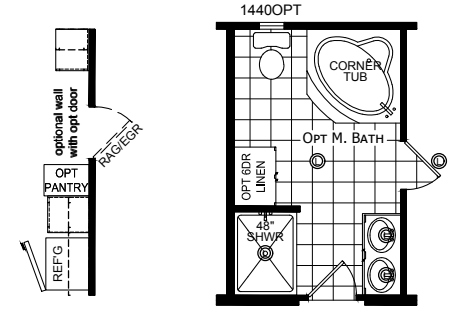

Warbler

Redman Classic Series - Multi Section by Champion Homes | Burleson, TX

1,813 SQ. FT. (Approximate) 4 Bedroom, 2 Bath

Last Updated: 6-14-21

FACTORY SELECT HOMES
4890 W. Main St.
Farmington, NM 87401