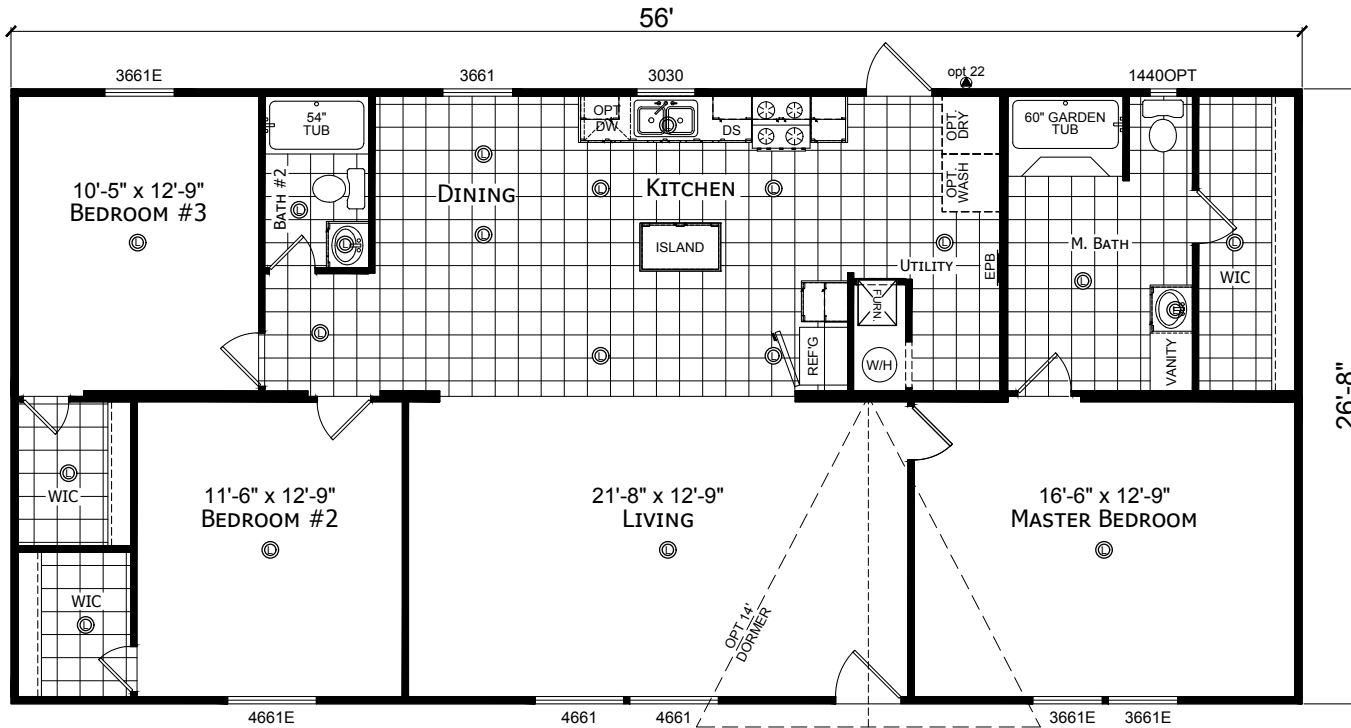

Wilton

Redman Classic Series - Multi Section by Champion Homes | Burleson, TX

1,493 SQ. FT. (Approximate) 3 Bedroom, 2 Bath

Last Updated: 6-14-21

FACTORY SELECT HOMES
4890 W. Main St.
Farmington, NM 87401