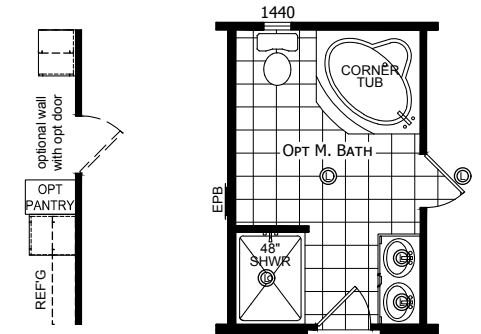

Wilton

Redman Classic Series - Multi Section by Champion Homes | Burleson, TX

1,493 SQ. FT. (Approximate) 3 Bedroom, 2 Bath

Last Updated: 6-14-21

FACTORY SELECT HOMES
4890 W. Main St.
Farmington, NM 87401