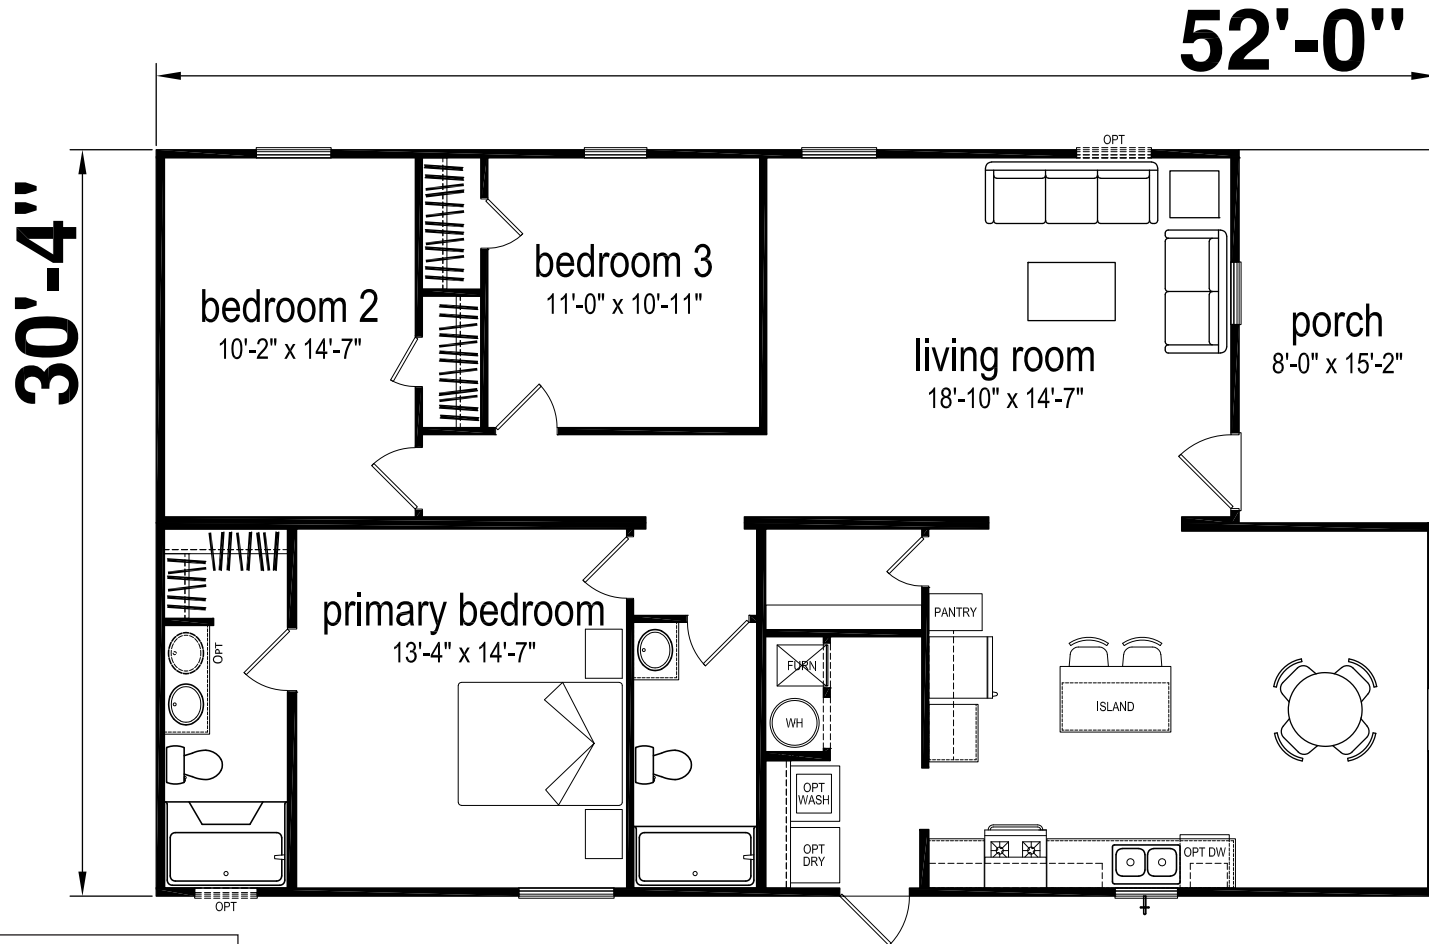

Winifield

Prime Series

1456 SQ. FT. (Approximate) 3 Bedroom, 2 Bath

Last Updated: 10-3-24

FACTORY SELECT HOMES

4890 W. Main St.
Farmington, NM 87401

FSMobileHomes.com | 1-800-750-8802

IMPORTANT: Alta Cima Corp reserves the right to modify, cancel or substitute products or features of this event at any time without prior notice or obligation. Pictures and other promotional materials are representative and may depict or contain floor plans, square footages, elevations, options, upgrades, extra design features, decorations, floor coverings, specialty light fixtures, custom paint and wall coverings, window treatments, landscaping, sound and alarm systems, furnishings, appliances, and other designer/decorator features and amenities that are not included as part of the home and/or may not be available at all locations. Home, pricing and community information is subject to change, and homes to prior sale, at any time without notice or obligation. ©2020 Alta Cima Corp. All rights reserved.