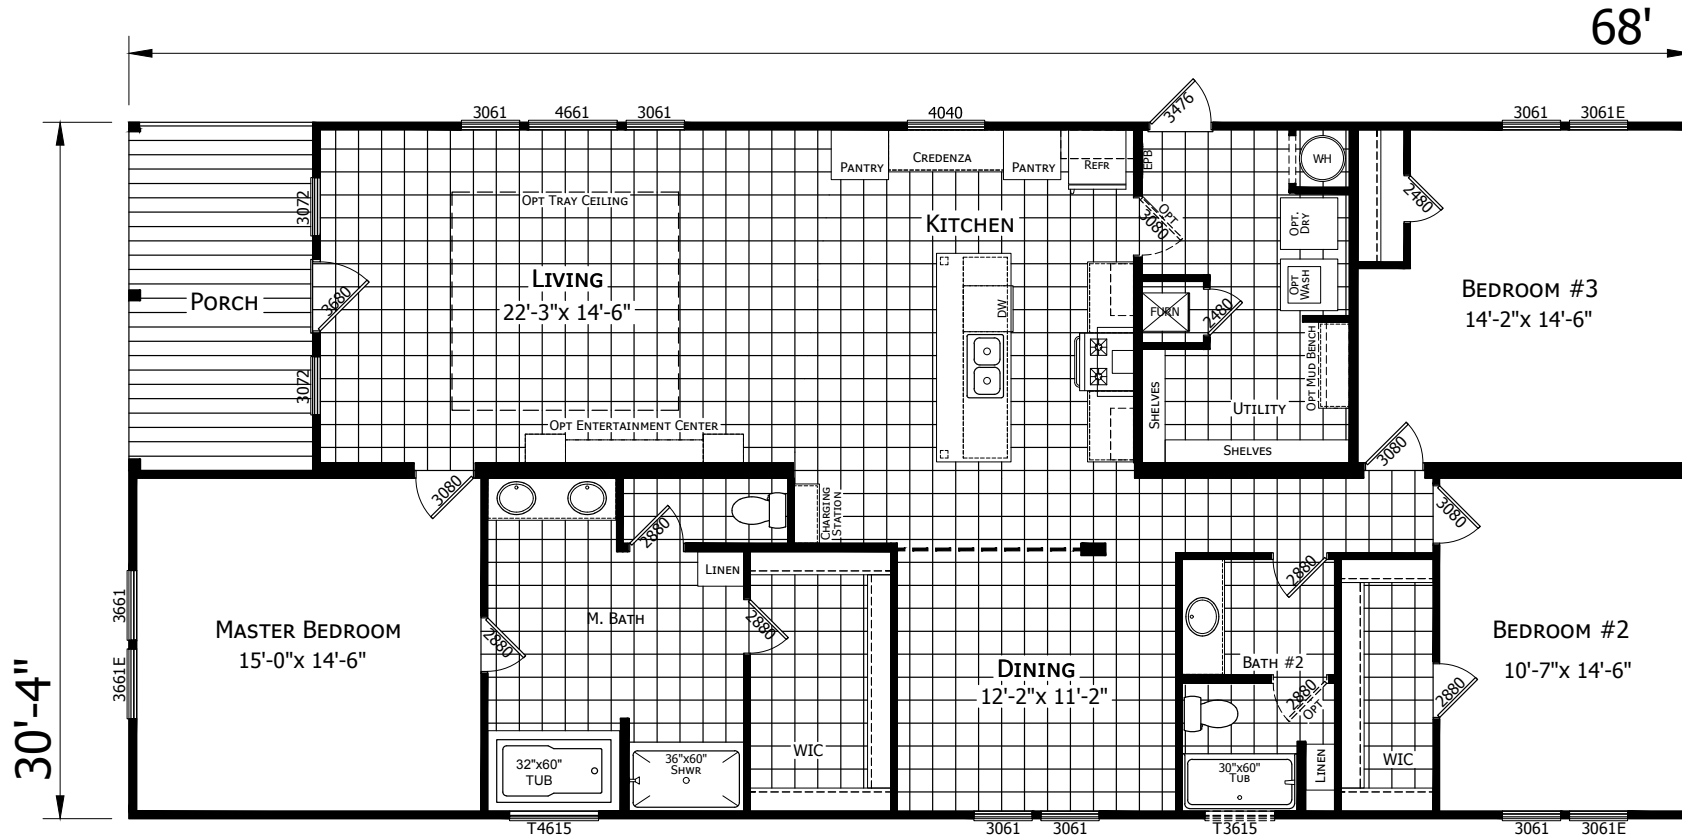

Wolford

Innovation Series - Multi Section

1,941 SQ. FT. (Approximate) 3 Bedrooms, 2 Baths

Last Updated: 5-25-21

FACTORY SELECT HOMES
4890 W. Main St.
Farmington, NM 87401

FSMobileHomes.com | 1-800-750-8802