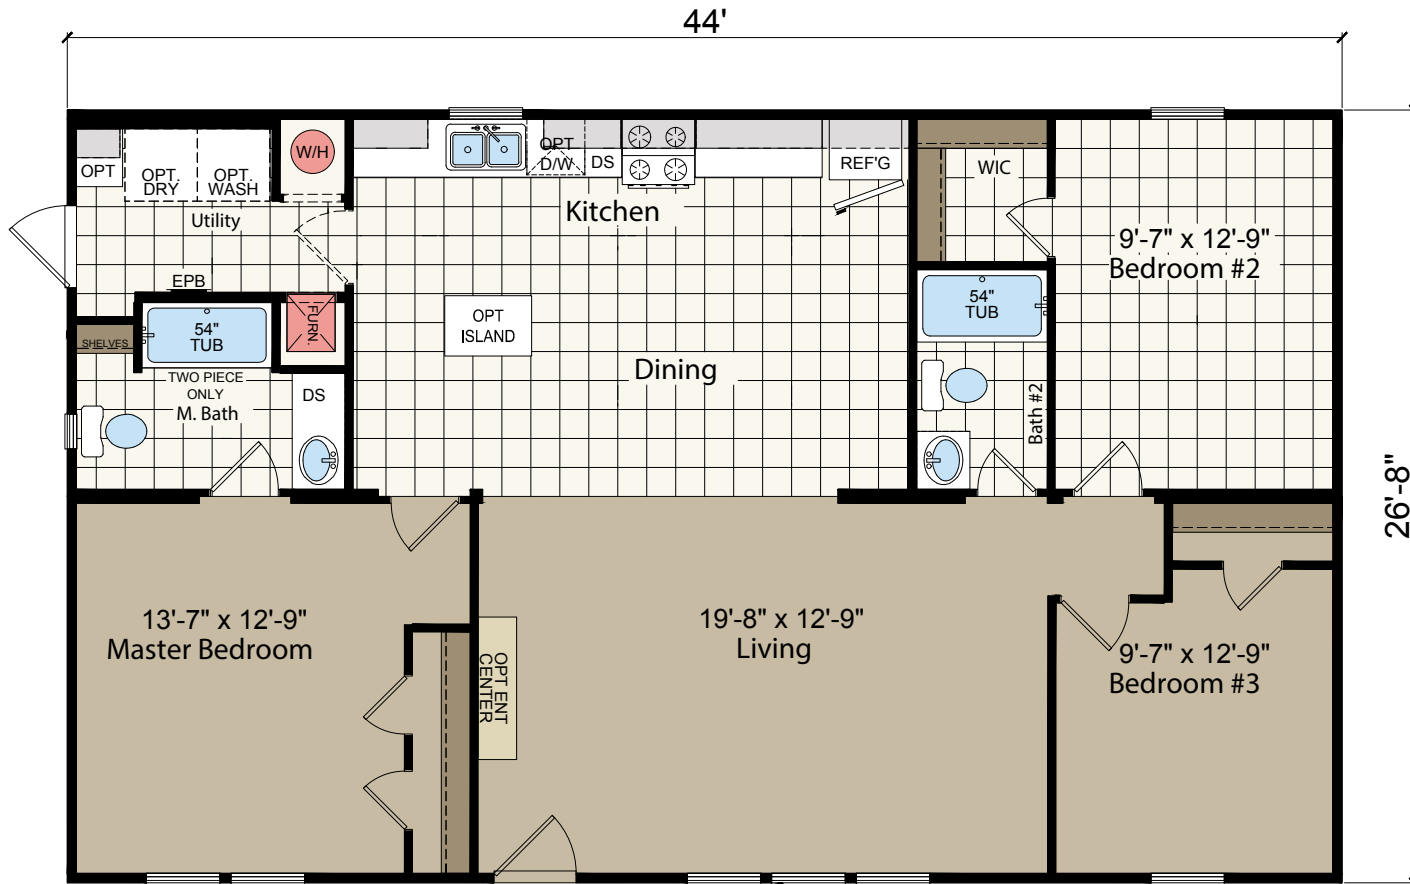

Woodfield

Redman Classic Series - Multi Section by Champion Homes | Burleson, TX

1,173 SQ. FT. (Approximate) 3 Bedroom, 2 Bath

Last Updated: 6-14-21

FACTORY SELECT HOMES
4890 W. Main St.
Farmington, NM 87401