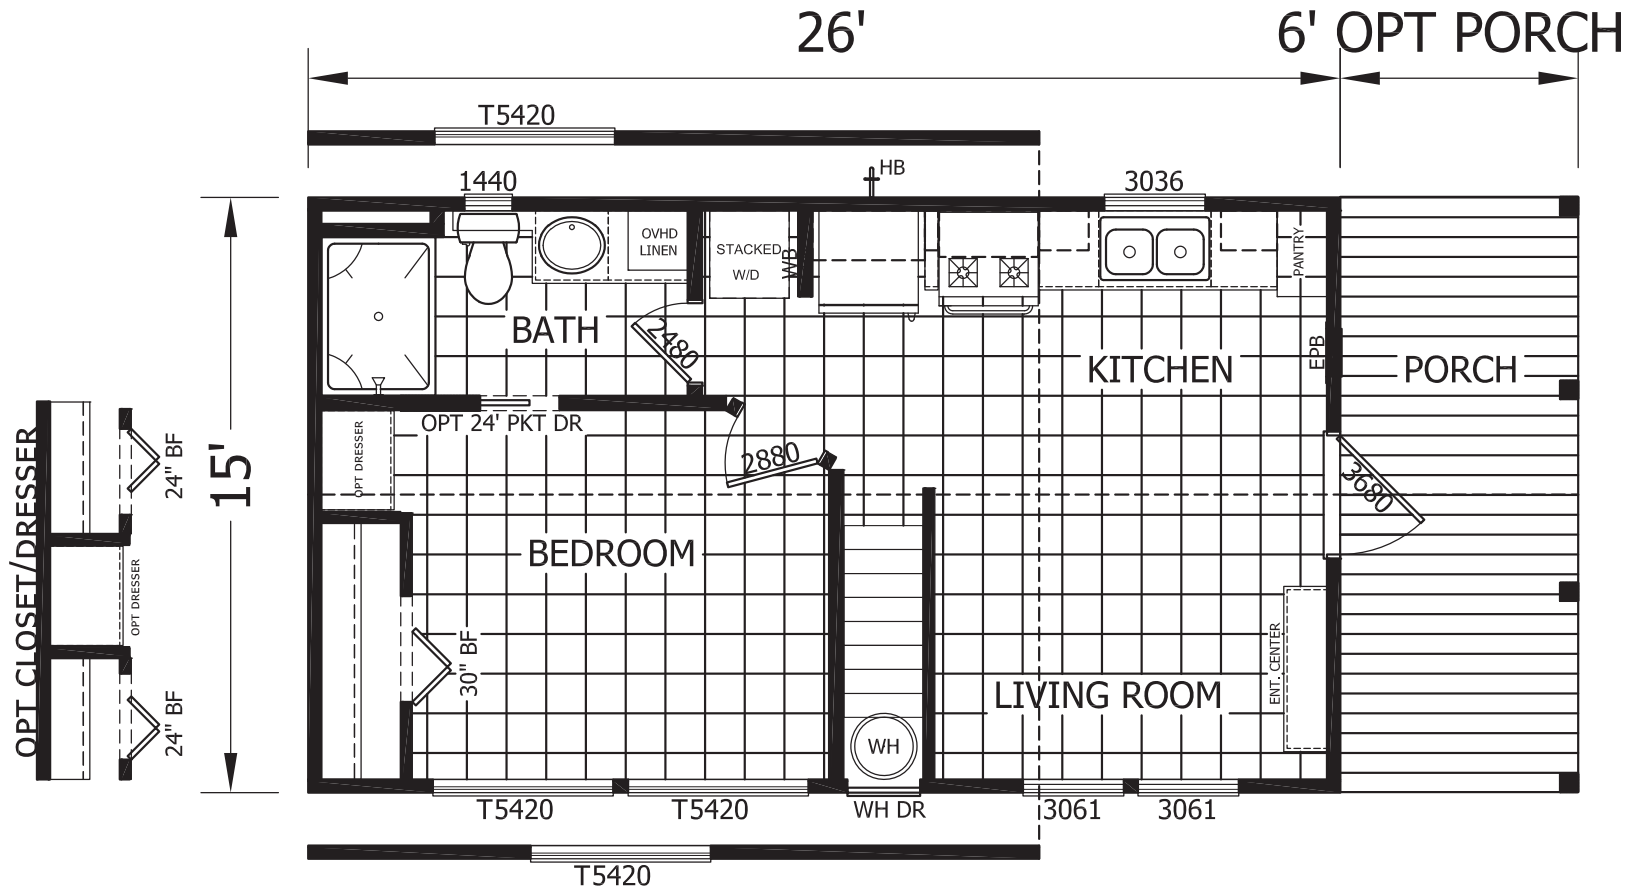

Alilene

Imperial Series

399 SQ. FT. (Approximate) 1 Bedroom, 1 Bath

Last Updated: 6-14-21

FACTORY SELECT HOMES
4890 W. Main St.
Farmington, NM 87401

FM.ParkModelsDirect.com | 1-800-279-4908

IMPORTANT: Alta Cima Corp reserves the right to modify, cancel or substitute products or features of this event at any time without prior notice or obligation. Pictures and other promotional materials are representative and may depict or contain floor plans, square footages, elevations, options, upgrades, extra design features, decorations, floor coverings, specialty light fixtures, custom paint and wall coverings, window treatments, landscaping, sound and alarm systems, furnishings, appliances, and other designer/decorator features and amenities that are not included as part of the home and/or may not be available at all locations. Home, pricing and community information is subject to change, and homes to prior sale, at any time without notice or obligation. ©2020 Alta Cima Corp. All rights reserved.