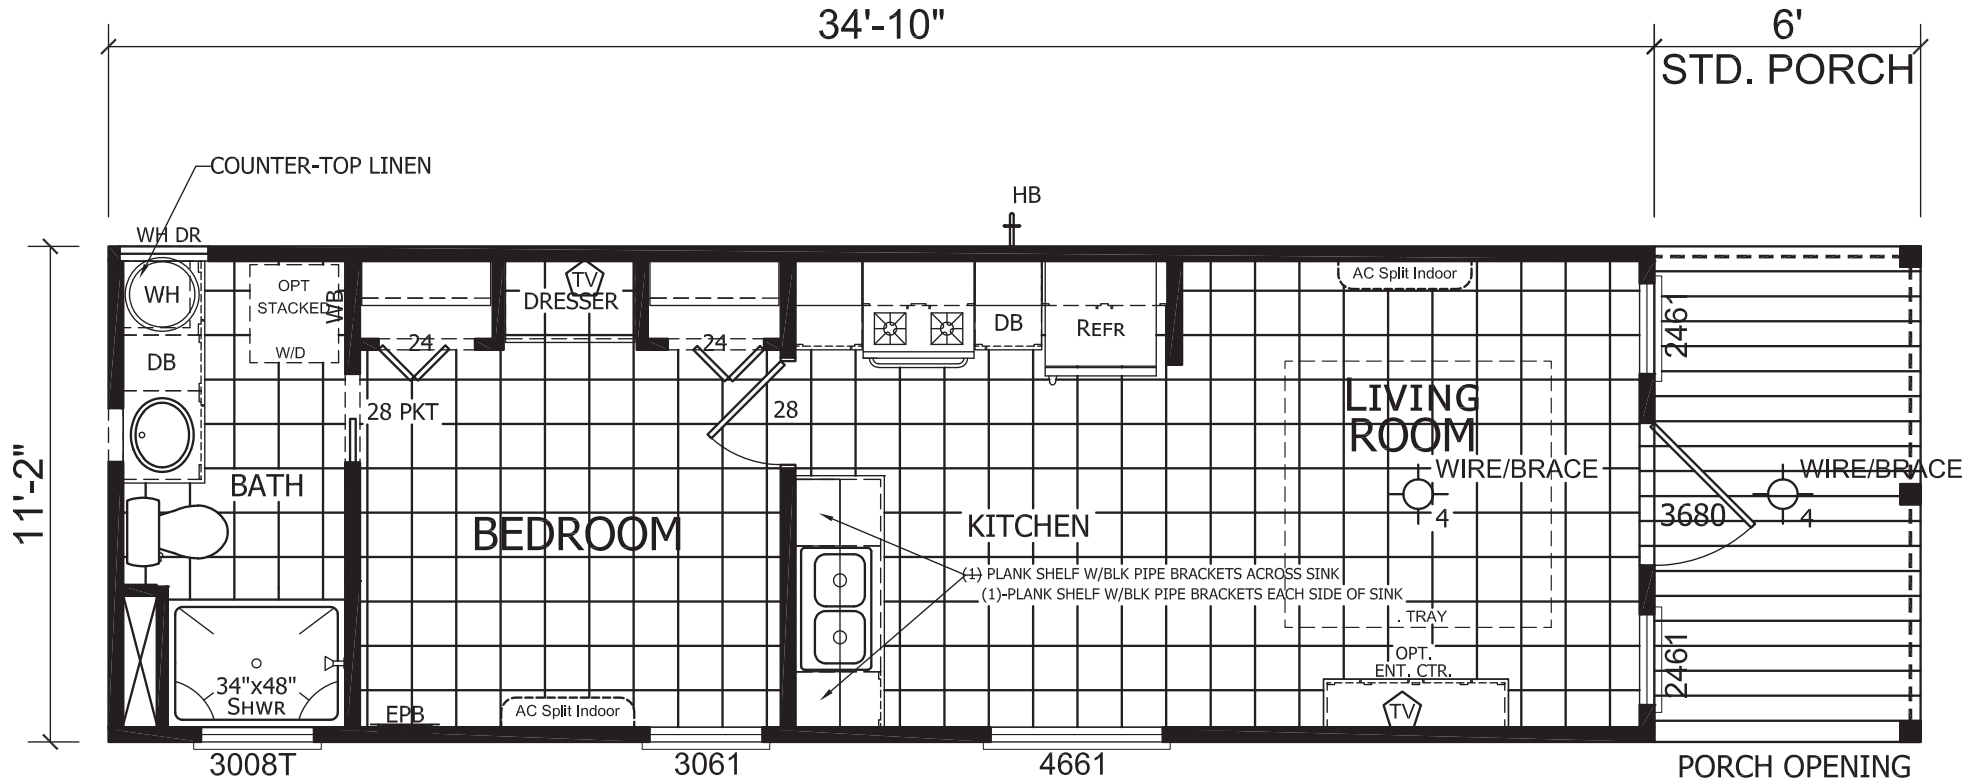

# Galindo

Extreme Series

399 SQ. FT. (Approximate) 1 Bedroom, 1 Bath

**Park Models**  
"Factory Direct Value" **DIRECT**

Last Updated: 6-14-21

LINO THROUGHOUT

**FACTORY SELECT HOMES**  
4890 W. Main St.  
Farmington, NM 87401