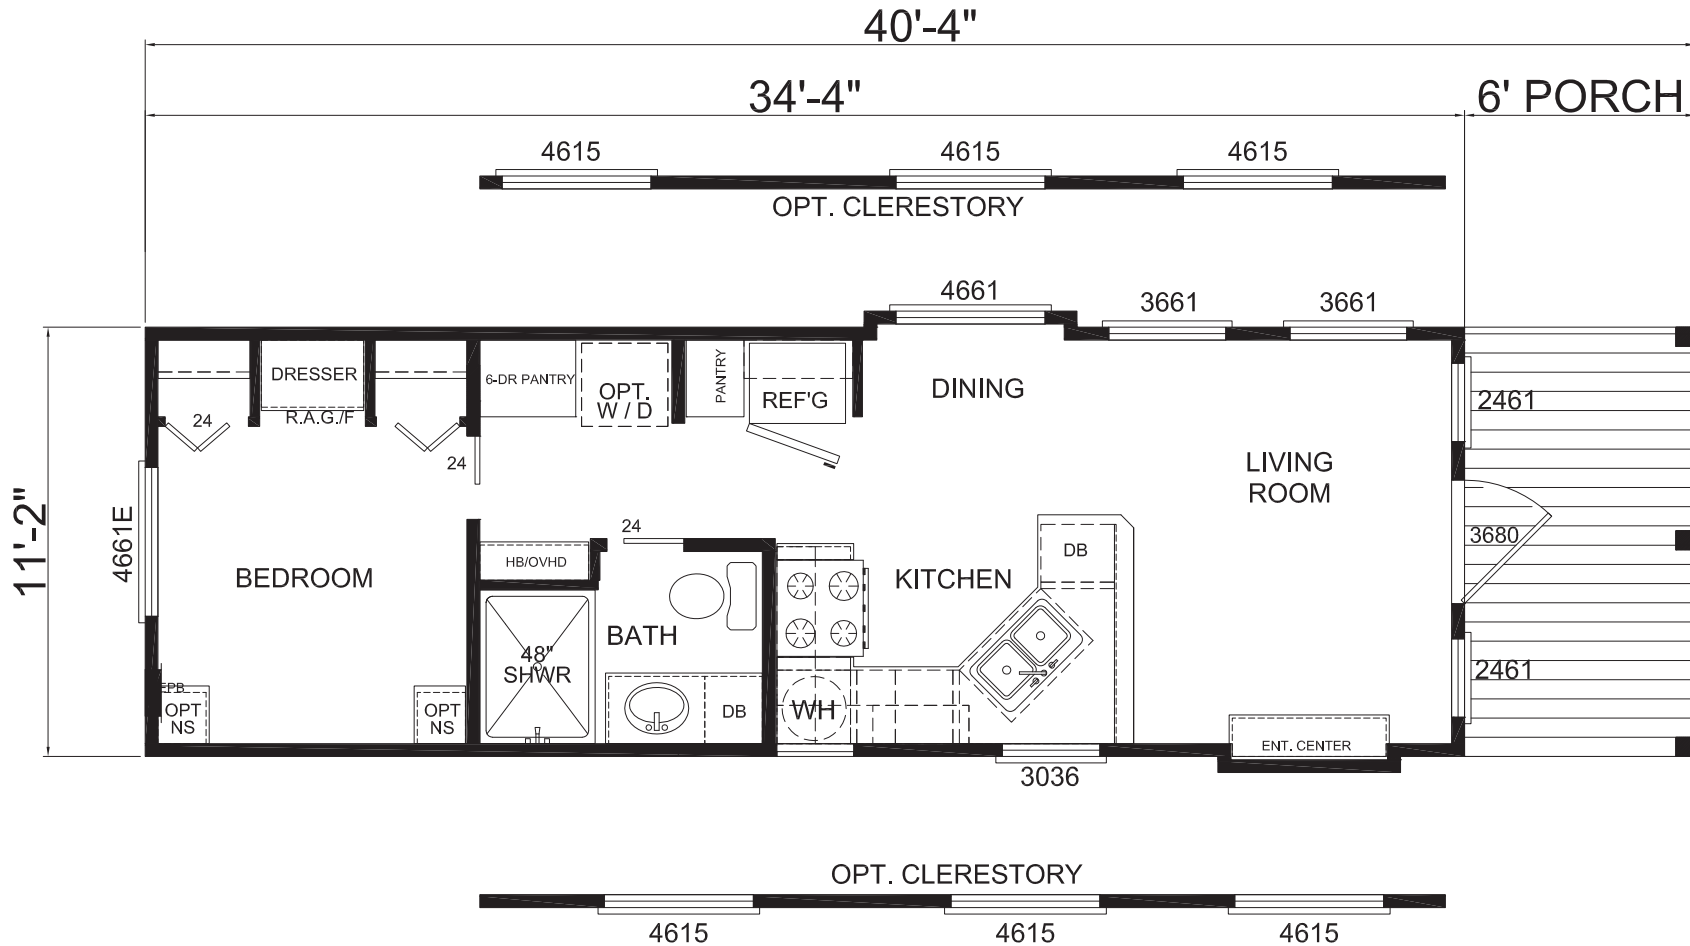

# Hamann

Imperial Series

399 SQ. FT. (Approximate) 1 Bedroom, 1 Bath

**Park Models**  
"Factory Direct Value" **DIRECT**

Last Updated: 6-14-21

**FACTORY SELECT HOMES**  
4890 W. Main St.  
Farmington, NM 87401