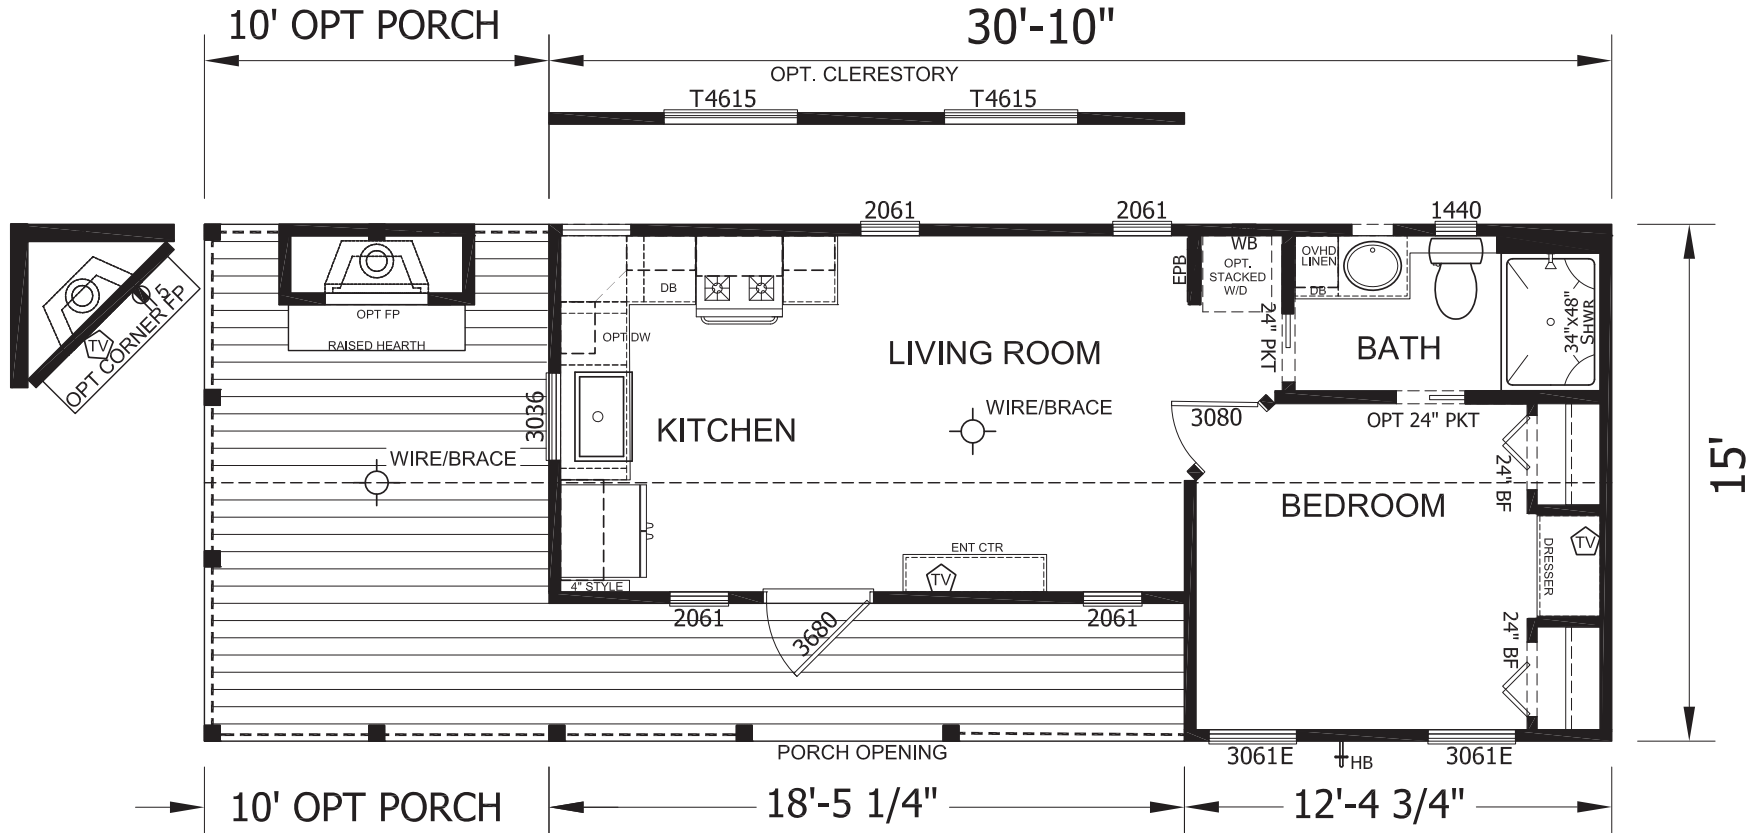

Katy

Imperial Series

399 SQ. FT. (Approximate) 1 Bedroom, 1 Bath

Park Models
"Factory Direct Value" **DIRECT**

Last Updated: 6-14-21

FACTORY SELECT HOMES
4890 W. Main St.
Farmington, NM 87401

FM.ParkModelsDirect.com | 1-800-279-4908