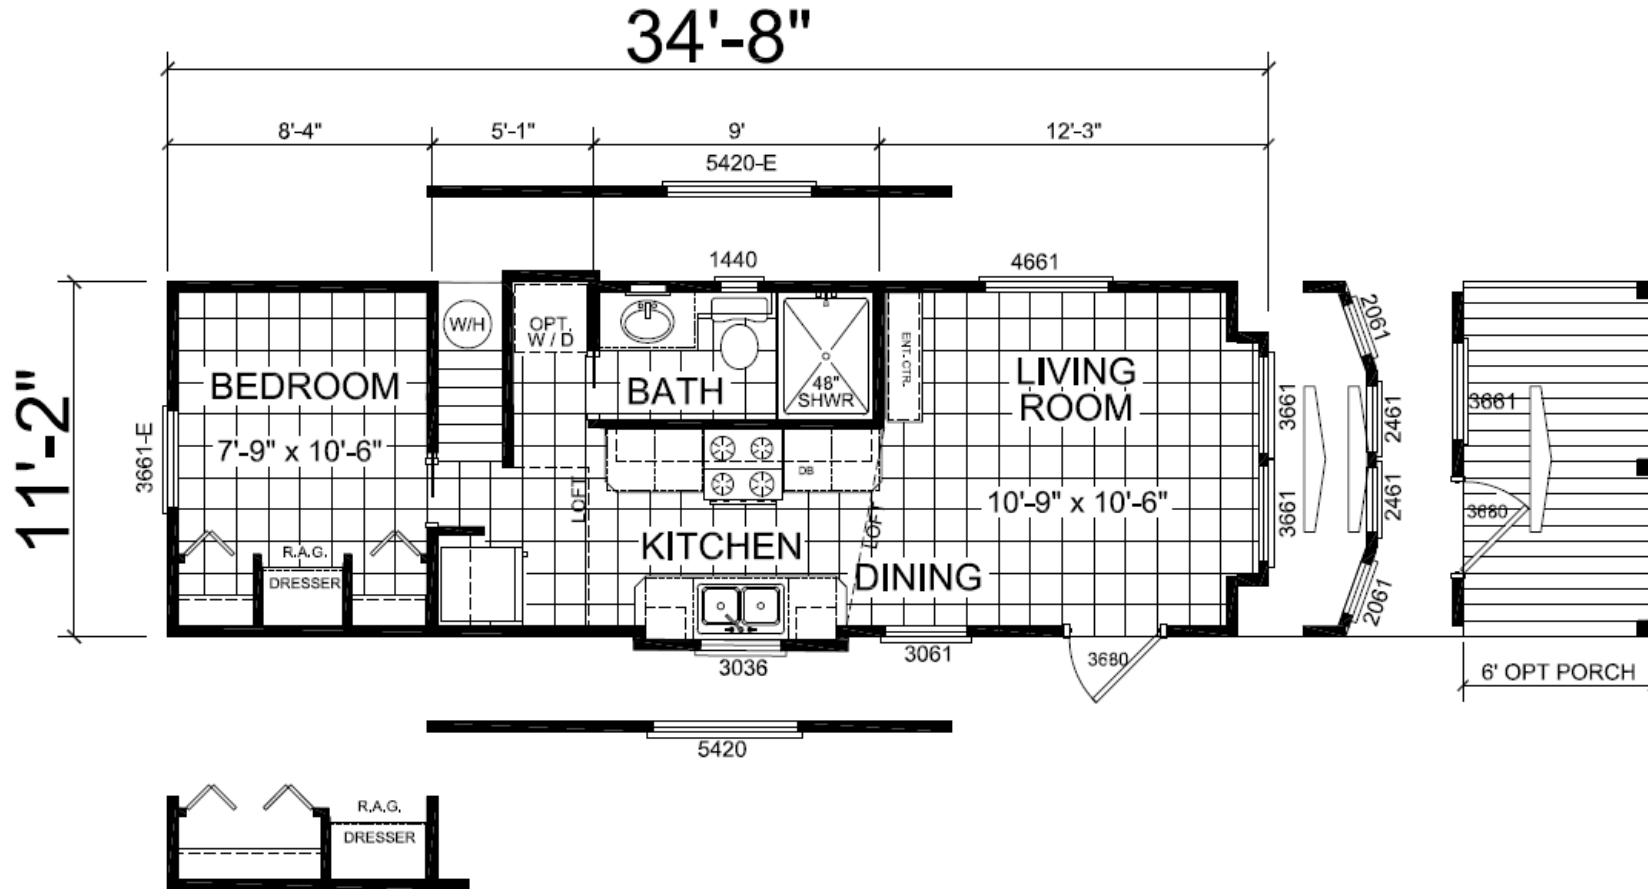

Pamlar

Imperial Series

399 SQ. FT. (Approximate) 2 Bedroom, 1 Bath

Park Models
"Factory Direct Value" **DIRECT**

Last Updated: 6-14-21

FACTORY SELECT HOMES
4890 W. Main St.
Farmington, NM 87401

FM.ParkModelsDirect.com | 1-800-279-4908