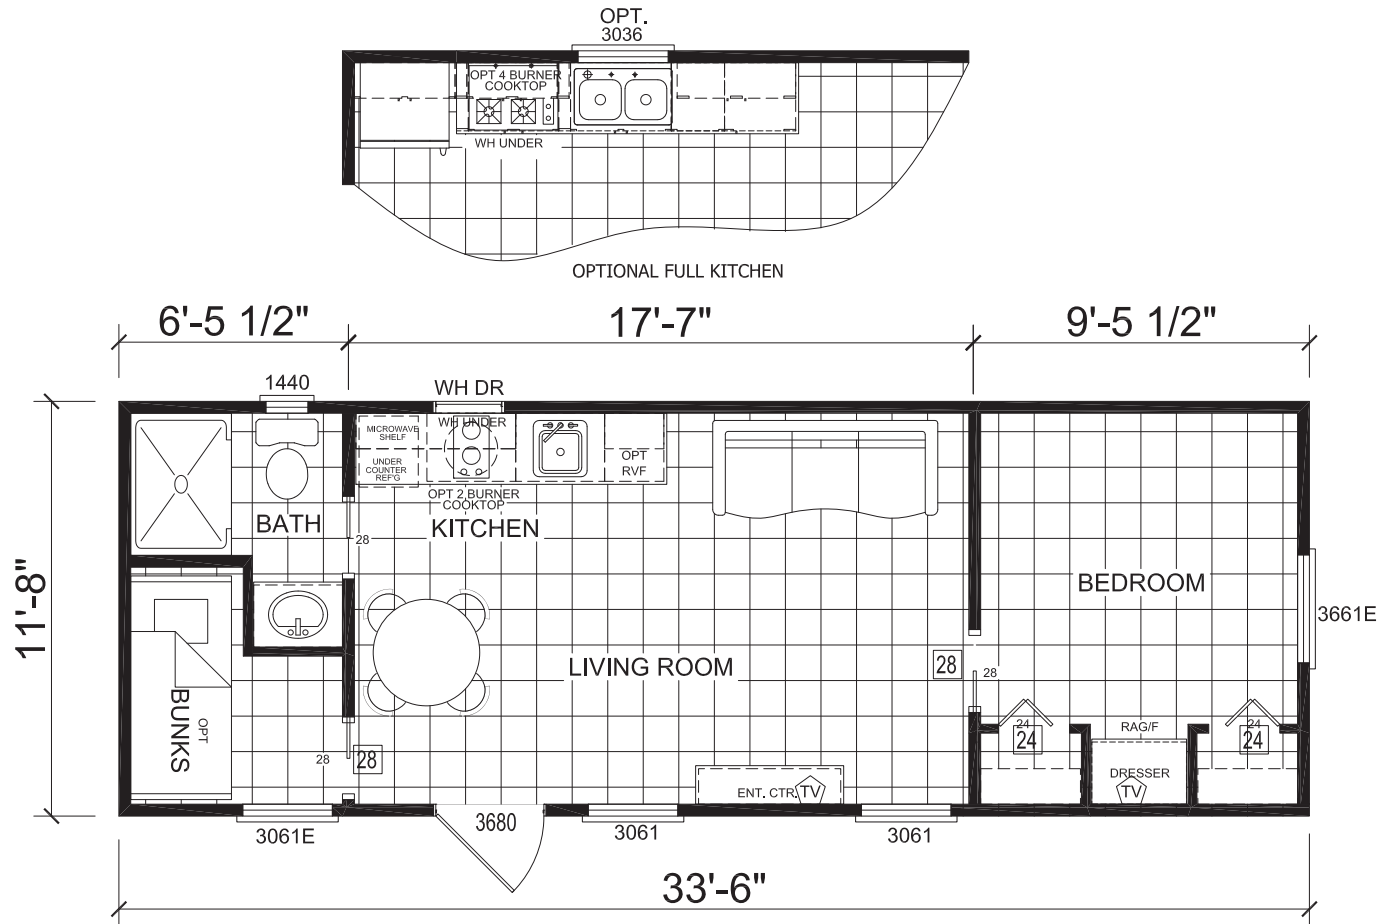

Rockspring

Imperial Series

399 SQ. FT. (Approximate) 1 Bedroom, 1 Bath

Park Models
"Factory Direct Value" **DIRECT**

Last Updated: 6-14-21

FACTORY SELECT HOMES
4890 W. Main St.
Farmington, NM 87401

FM.ParkModelsDirect.com | 1-800-279-4908