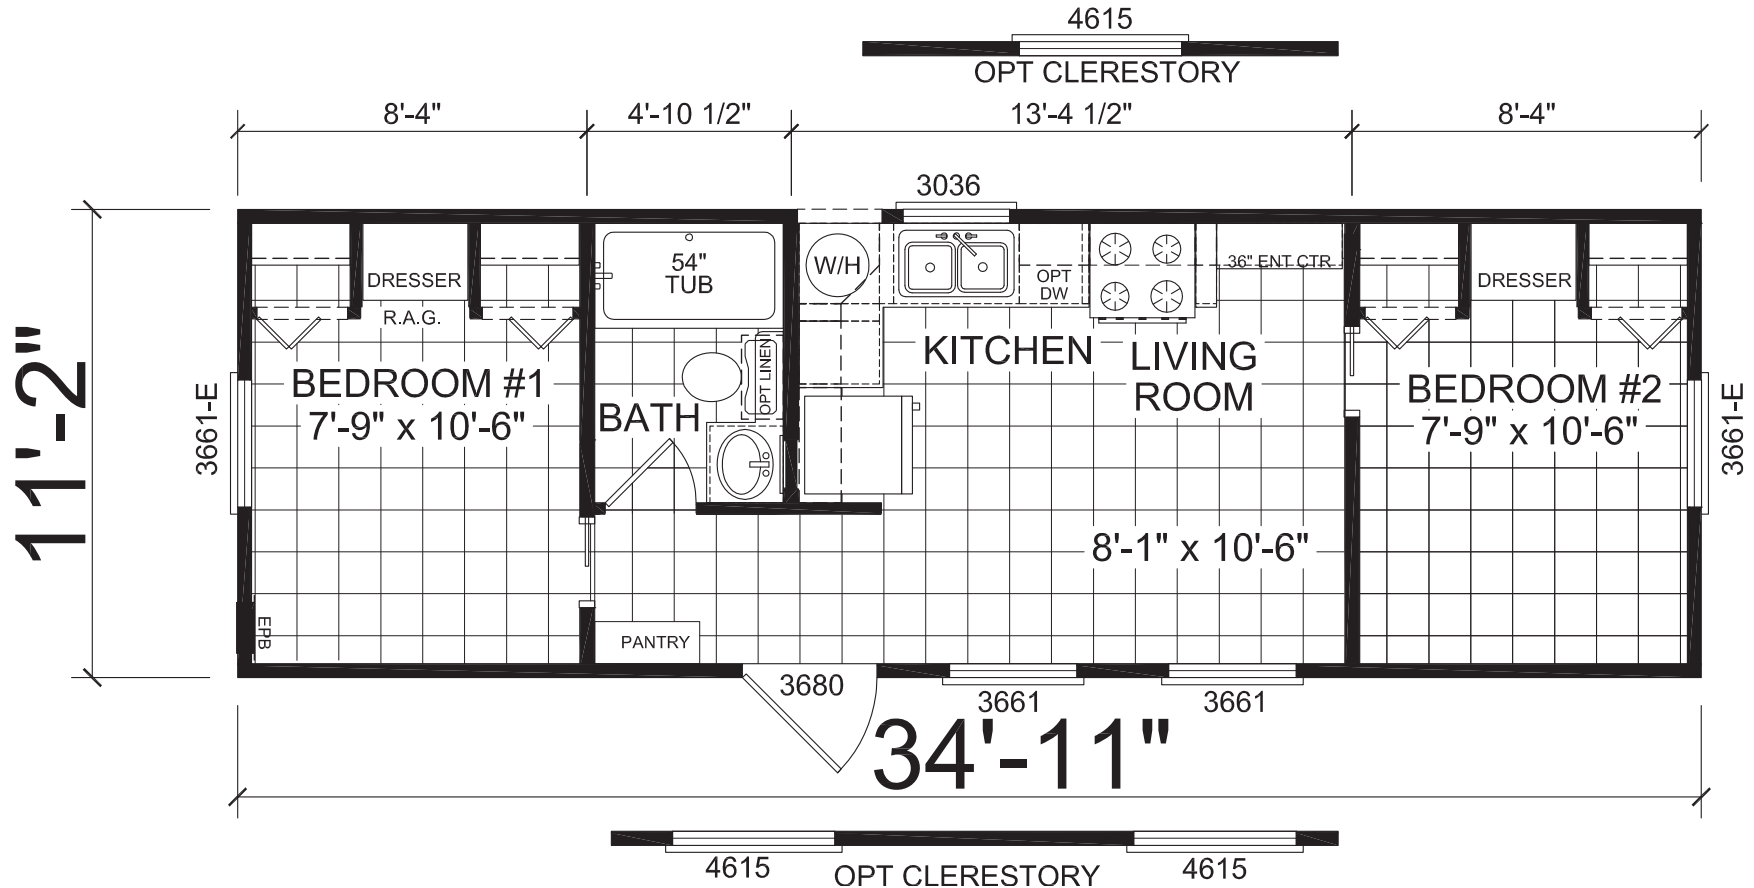

Sockwell

Imperial Series

399 SQ. FT. (Approximate) 2 Bedroom, 1 Bath

Last Updated: 6-14-21

FACTORY SELECT HOMES
4890 W. Main St.
Farmington, NM 87401

FM.ParkModelsDirect.com | 1-800-279-4908

IMPORTANT: Alta Cima Corp reserves the right to modify, cancel or substitute products or features of this event at any time without prior notice or obligation. Pictures and other promotional materials are representative and may depict or contain floor plans, square footages, elevations, options, upgrades, extra design features, decorations, floor coverings, specialty light fixtures, custom paint and wall coverings, window treatments, landscaping, sound and alarm systems, furnishings, appliances, and other designer/decorator features and amenities that are not included as part of the home and/or may not be available at all locations. Home, pricing and community information is subject to change, and homes to prior sale, at any time without notice or obligation. ©2020 Alta Cima Corp. All rights reserved.