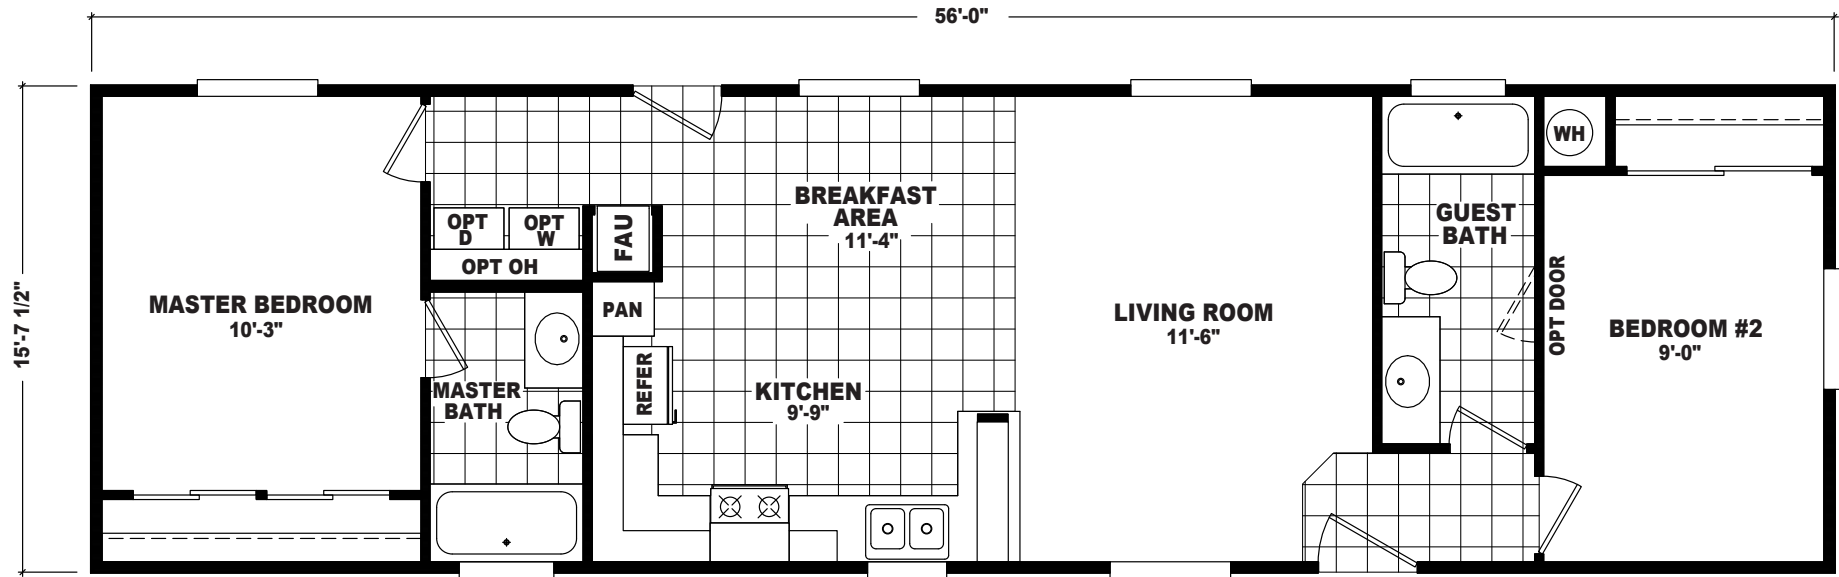

Ada

EP Single Section Series

875 SQ. FT. (Approximate) 2 Bedroom, 2 Bath

Last Updated: 9-19-22

THE HOME OUTLET
890 N. Arizona Ave.
Chandler, AZ 85225

TheHomeOutletAZ.com | 1-800-965-5401

IMPORTANT: Alta Cima Corp reserves the right to modify, cancel or substitute products or features of this event at any time without prior notice or obligation. Pictures and other promotional materials are representative and may depict or contain floor plans, square footages, elevations, options, upgrades, extra design features, decorations, floor coverings, specialty light fixtures, custom paint and wall coverings, window treatments, landscaping, sound and alarm systems, furnishings, appliances, and other designer/decorator features and amenities that are not included as part of the home and/or may not be available at all locations. Home, pricing and community information is subject to change, and homes to prior sale, at any time without notice or obligation. ©2020 Alta Cima Corp. All rights reserved.