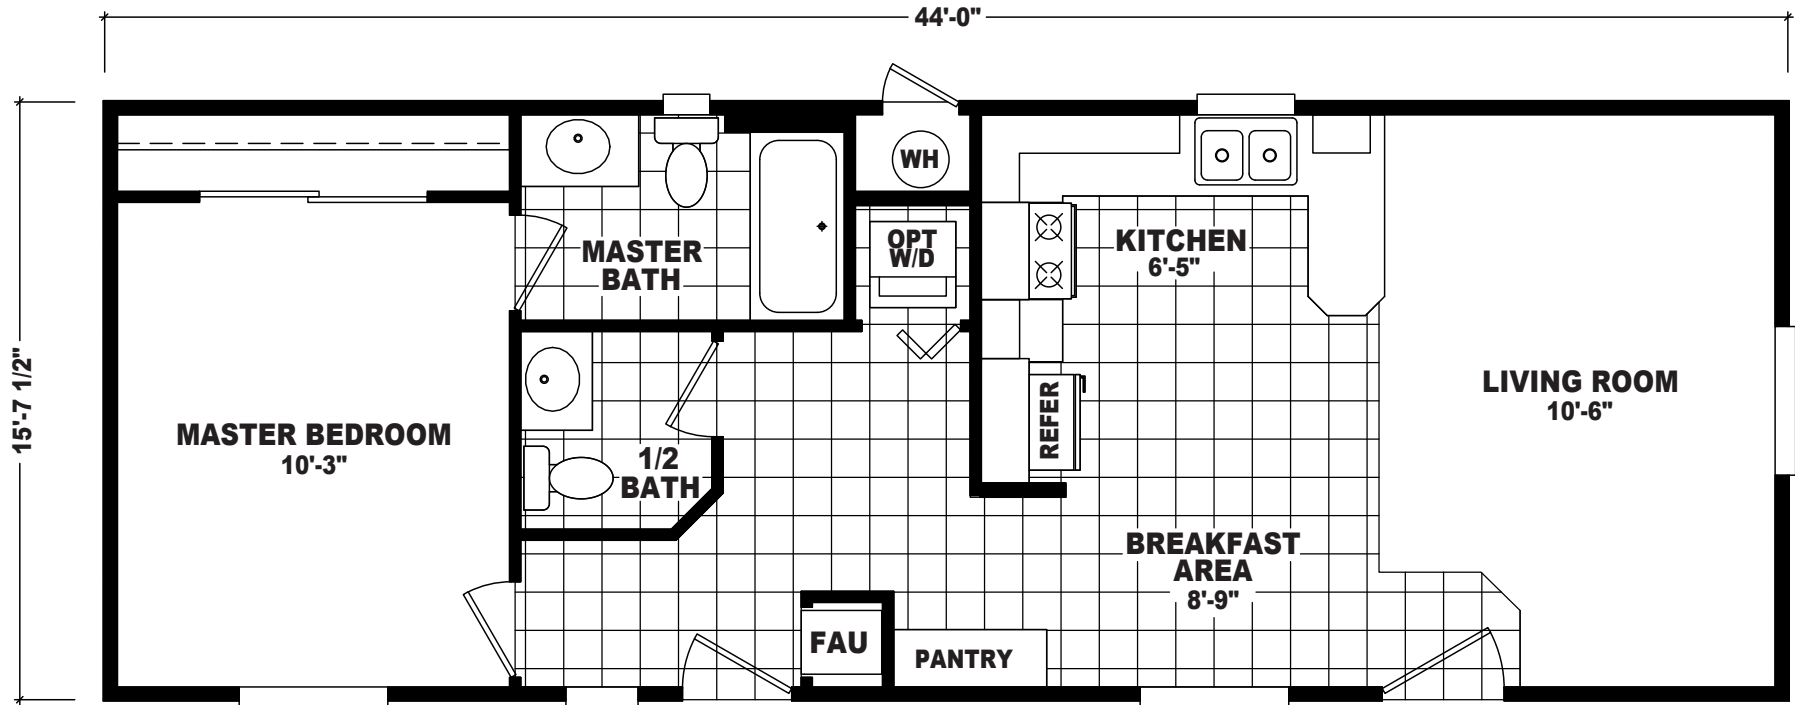

Alandale

EP Single Section Series

687 SQ. FT. (Approximate) 1 Bedroom, 1.5 Bath

Last Updated: 9-19-22

THE HOME OUTLET
890 N. Arizona Ave.
Chandler, AZ 85225

TheHomeOutletAZ.com | 1-800-965-5401

IMPORTANT: Alta Cima Corp reserves the right to modify, cancel or substitute products or features of this event at any time without prior notice or obligation. Pictures and other promotional materials are representative and may depict or contain floor plans, square footages, elevations, options, upgrades, extra design features, decorations, floor coverings, specialty light fixtures, custom paint and wall coverings, window treatments, landscaping, sound and alarm systems, furnishings, appliances, and other designer/decorator features and amenities that are not included as part of the home and/or may not be available at all locations. Home, pricing and community information is subject to change, and homes to prior sale, at any time without notice or obligation. ©2020 Alta Cima Corp. All rights reserved.