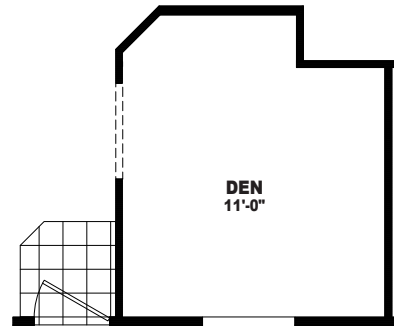

# Arrowhead

Desert Ridge Series

4 Bedroom, 2 Bath  
Approx. 1,706 Sq. Ft.

Last Updated: 5-24-18

**OPTIONAL DEN**

I authorize The Home Outlet to build my house, per this plan.

X \_\_\_\_\_

Customer Signature/Date