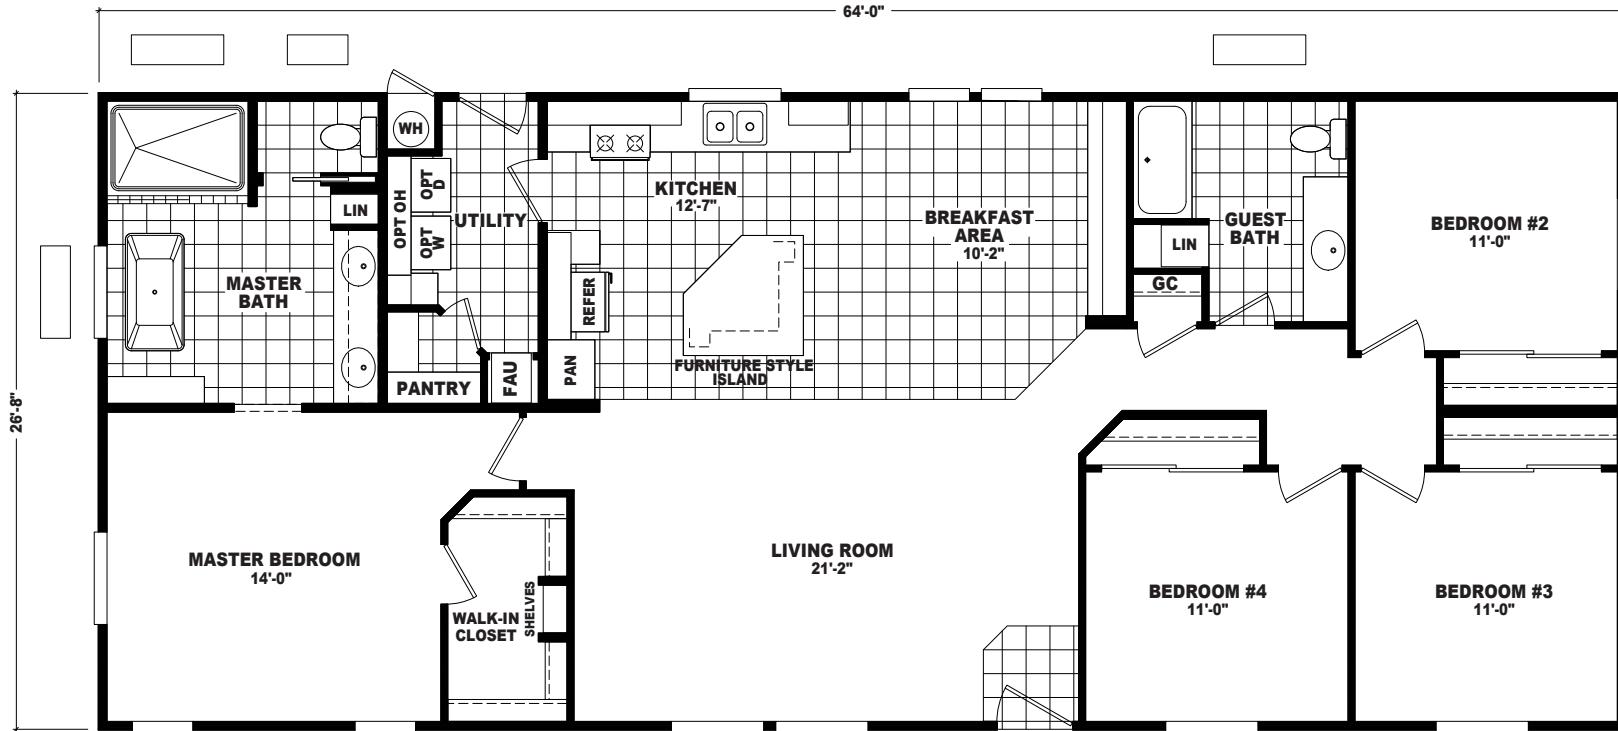

# Arrowhead

Desert Ridge Series

4 Bedroom, 2 Bath  
Approx. 1,706 Sq. Ft.

Last Updated: 5-24-18

**OPTIONAL DEN**

I authorize The Home Outlet to build my house, per this plan.

X \_\_\_\_\_

Customer Signature/Date