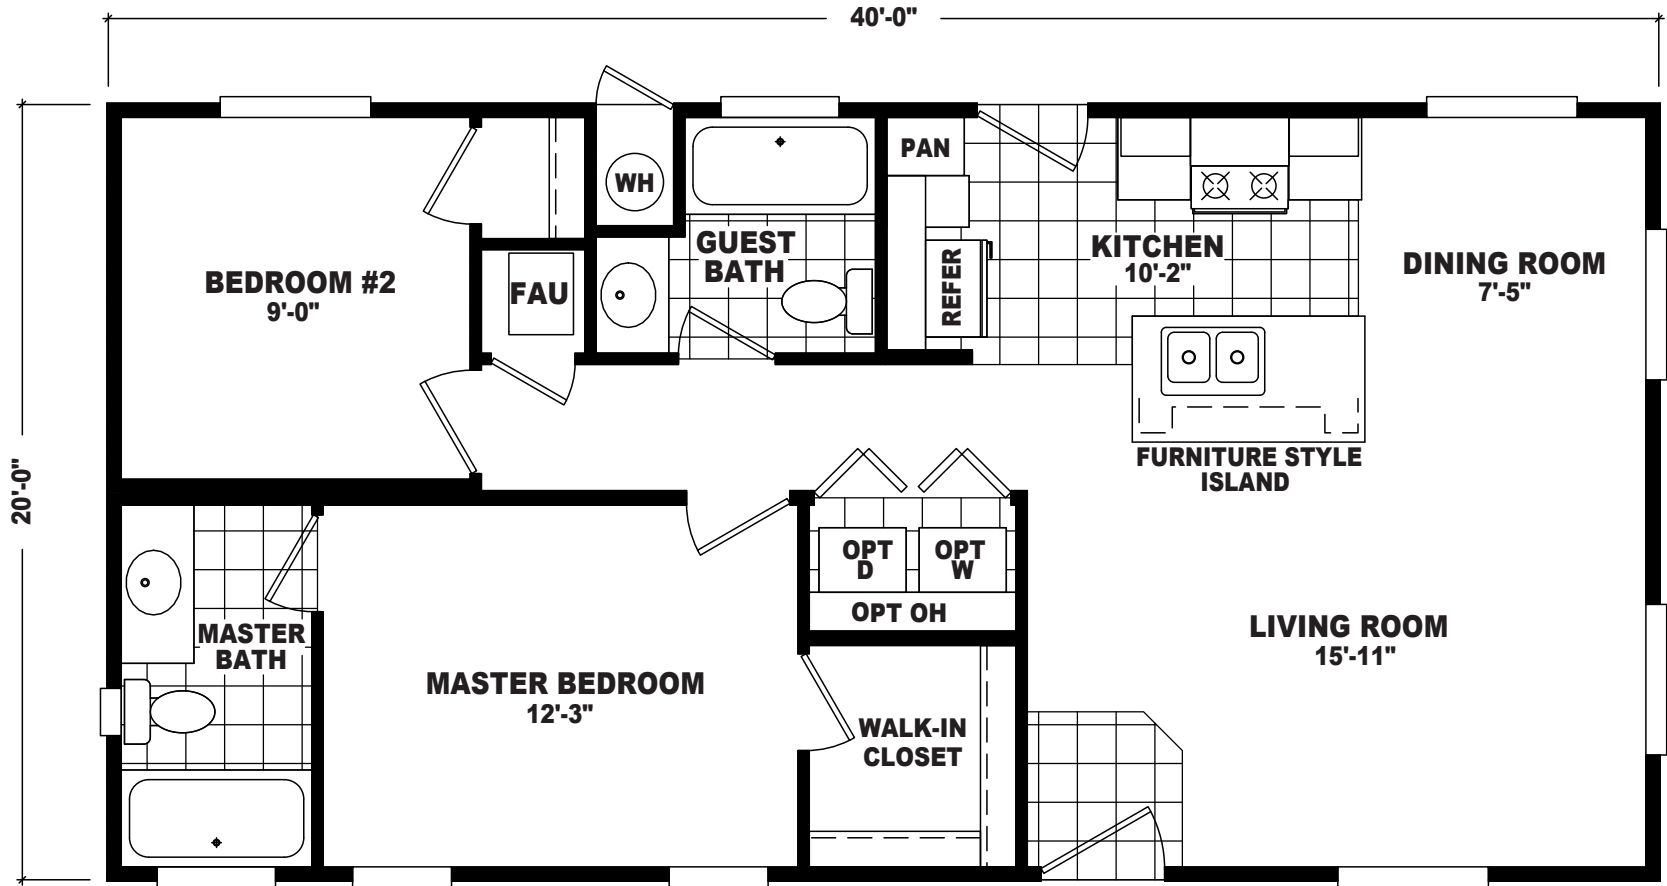

Bellemont

Durango 20' Wide Series

2 Bedrooms, 2 Baths

Approx. 800 Sq. Ft.

Last Updated: 11-2-18

The Home Outlet • Tucson
 890 North Arizona Avenue
 Chandler, Arizona 85225

For Detailed Directions See Map On Our Website