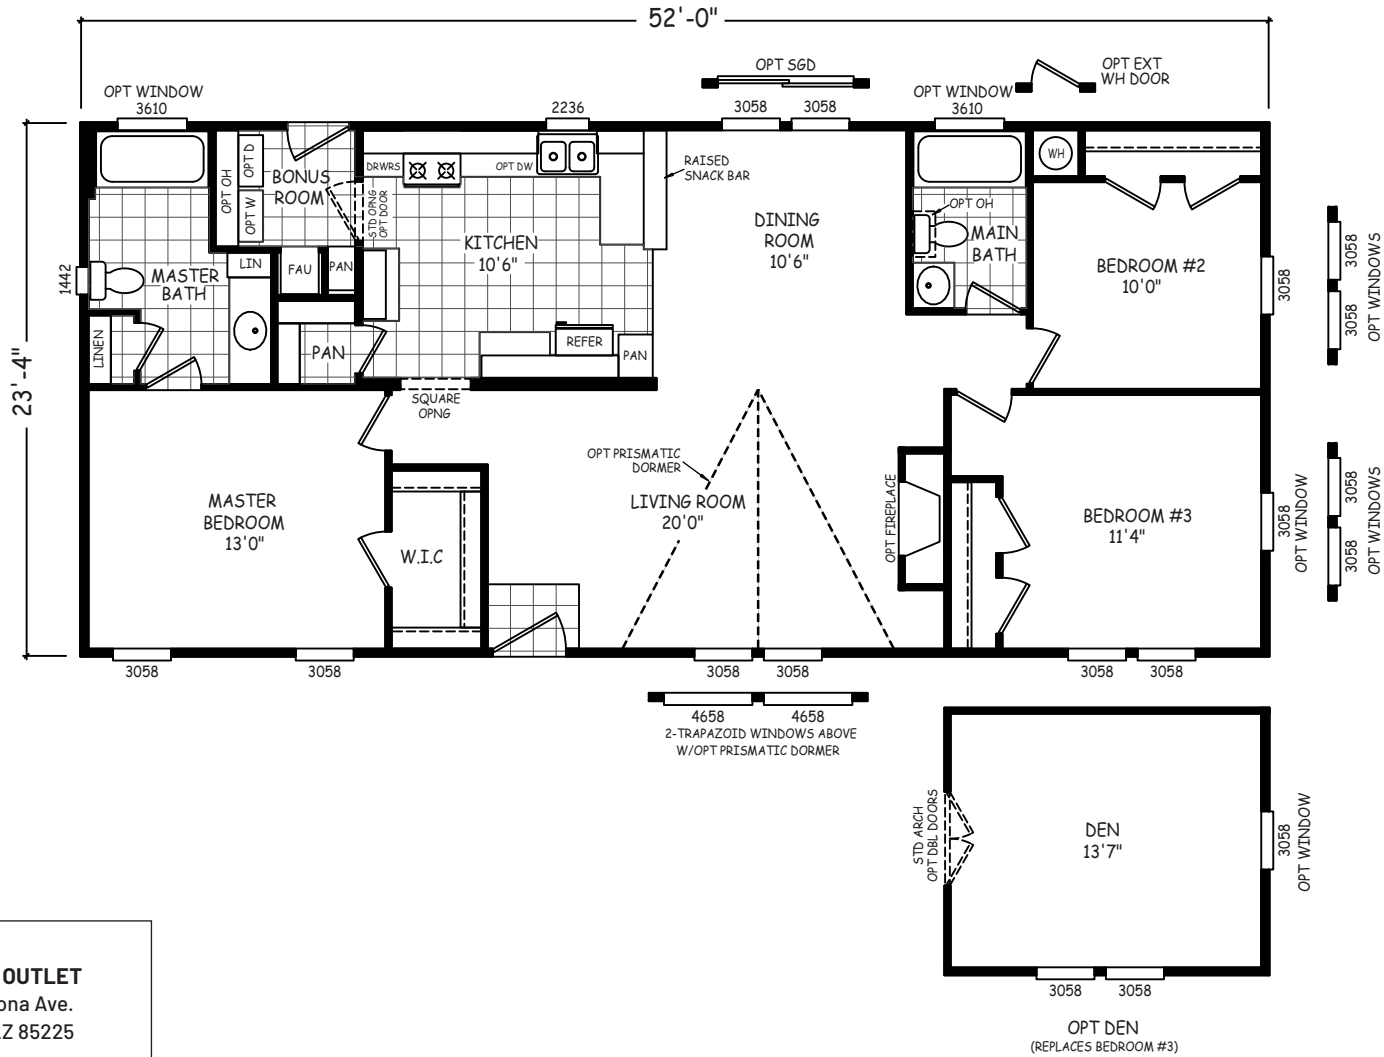

# Berton

GS Series

1,213 SQ. FT. (Approximate) 3 Bedroom, 2 Bath

Last Updated: 4-29-22

**THE HOME OUTLET**  
890 N. Arizona Ave.  
Chandler, AZ 85225

**TheHomeOutletAZ.com | 1-800-965-5401**

**IMPORTANT:** Alta Cima Corp reserves the right to modify, cancel or substitute products or features of this event at any time without prior notice or obligation. Pictures and other promotional materials are representative and may depict or contain floor plans, square footages, elevations, options, upgrades, extra design features, decorations, floor coverings, specialty light fixtures, custom paint and wall coverings, window treatments, landscaping, sound and alarm systems, furnishings, appliances, and other designer/decorator features and amenities that are not included as part of the home and/or may not be available at all locations. Home, pricing and community information is subject to change, and homes to prior sale, at any time without notice or obligation. ©2020 Alta Cima Corp. All rights reserved.