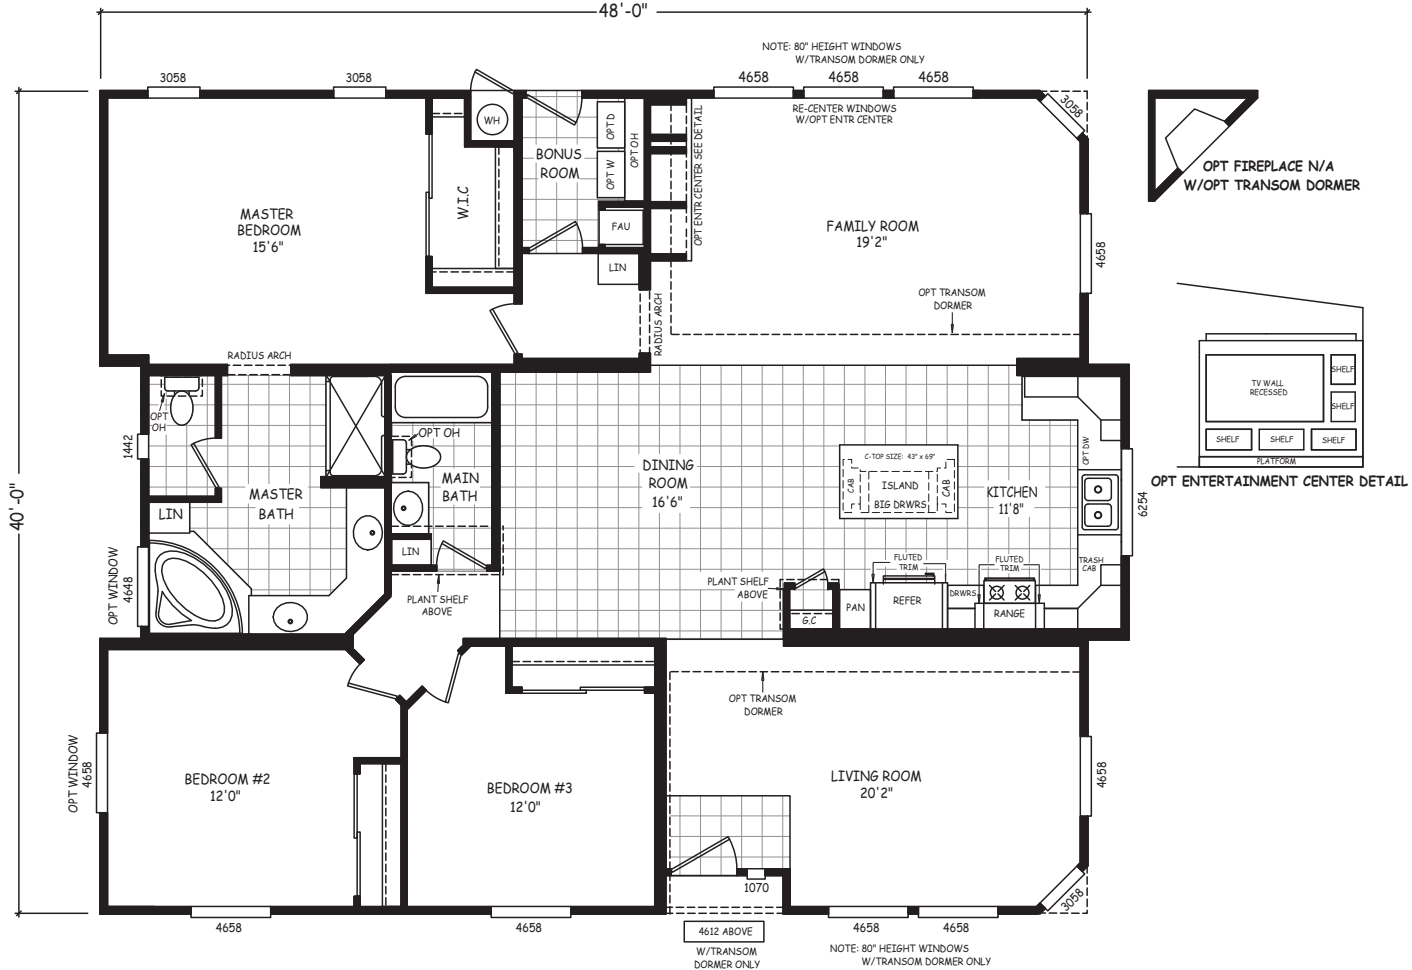

# Bonelli

Desert Edge Series - Triplewides

3 Bedroom, 2 Bath  
Approx. 1,920 Sq. Ft.

Last Updated: 1-23-20

**The Home Outlet** • Tucson  
890 North Arizona Avenue  
Chandler, Arizona 85225  
For Detailed Directions See Map On Our Website