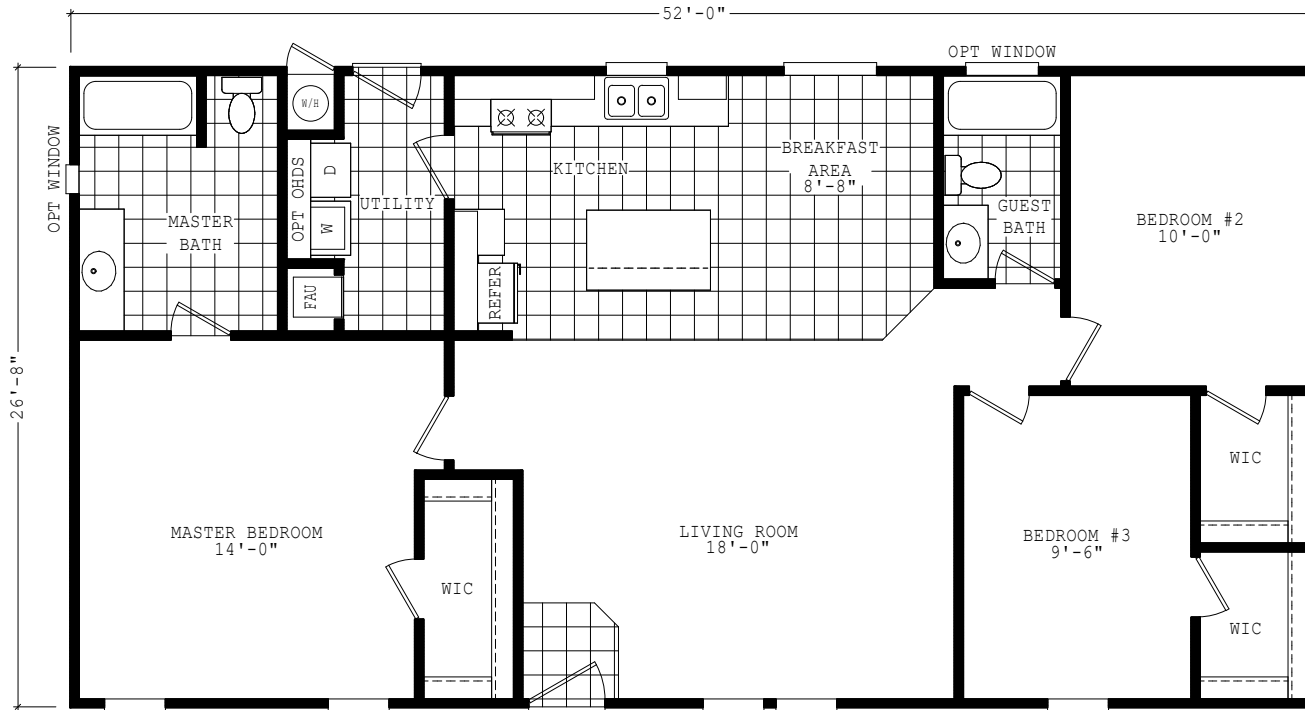

Cano

Liberty Series

1,386 SQ. FT. (Approximate) 3 Bedroom, 2 Bath

Last Updated: 4-10-24

FRONT ELEVATION

REAR ELEVATION

DOOR SIDE ELEVATION

OFFDOOR SIDE ELEVATION