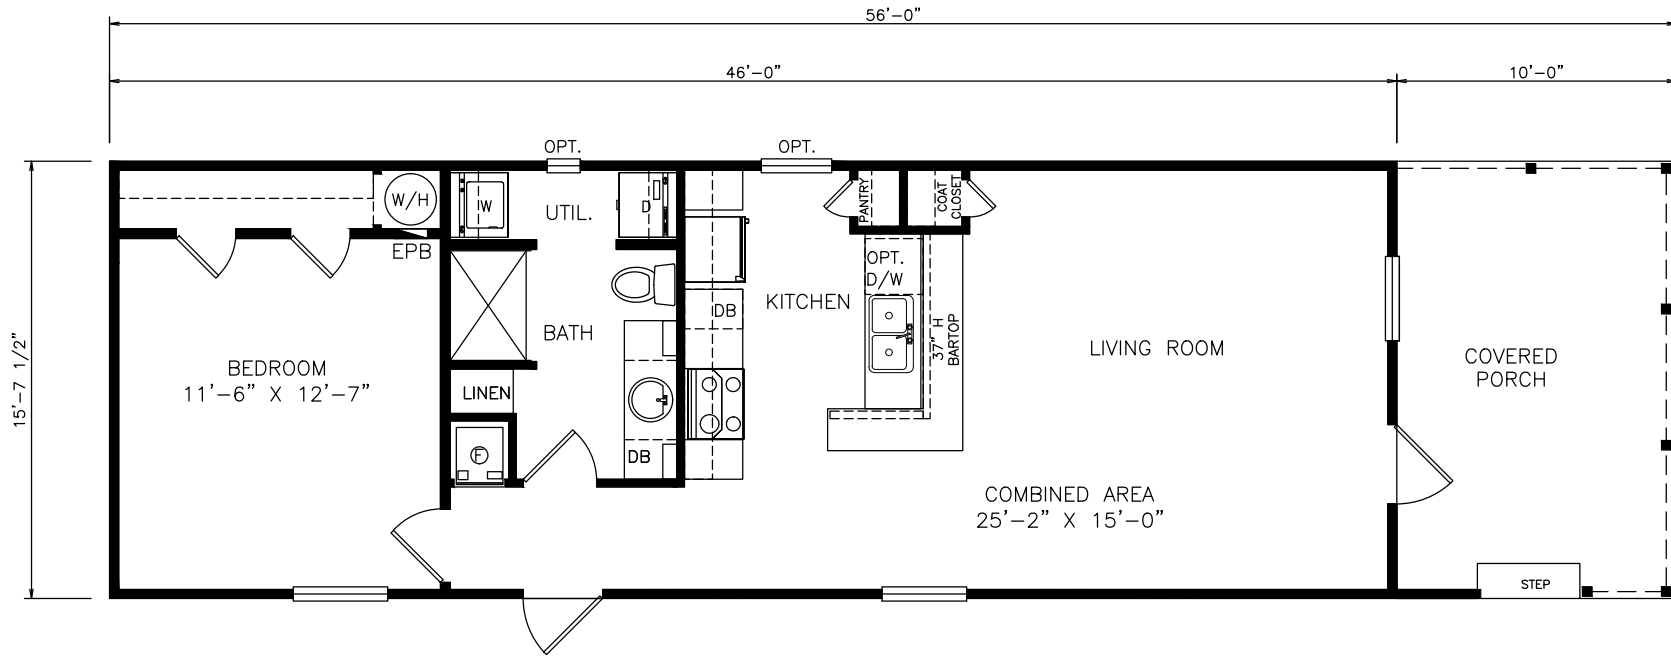

# Coffman

Classic Series - Single Section

880 SQ. FT. (Approximate) 1 Bedroom, 1 Bath

Last Updated: 6-14-21

OPT. BATH

**THE HOME OUTLET**  
890 N. Arizona Ave.  
Chandler, AZ 85225

**TheHomeOutletAZ.com | 1-800-965-5401**