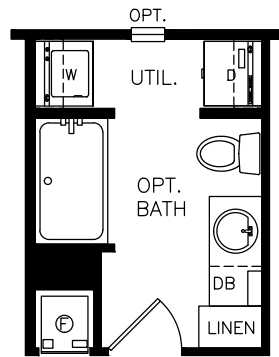

# Coffman

Classic Series - Single Section

880 SQ. FT. (Approximate) 1 Bedroom, 1 Bath

Last Updated: 6-14-21

OPT. BATH

**THE HOME OUTLET**  
890 N. Arizona Ave.  
Chandler, AZ 85225

**TheHomeOutletAZ.com | 1-800-965-5401**