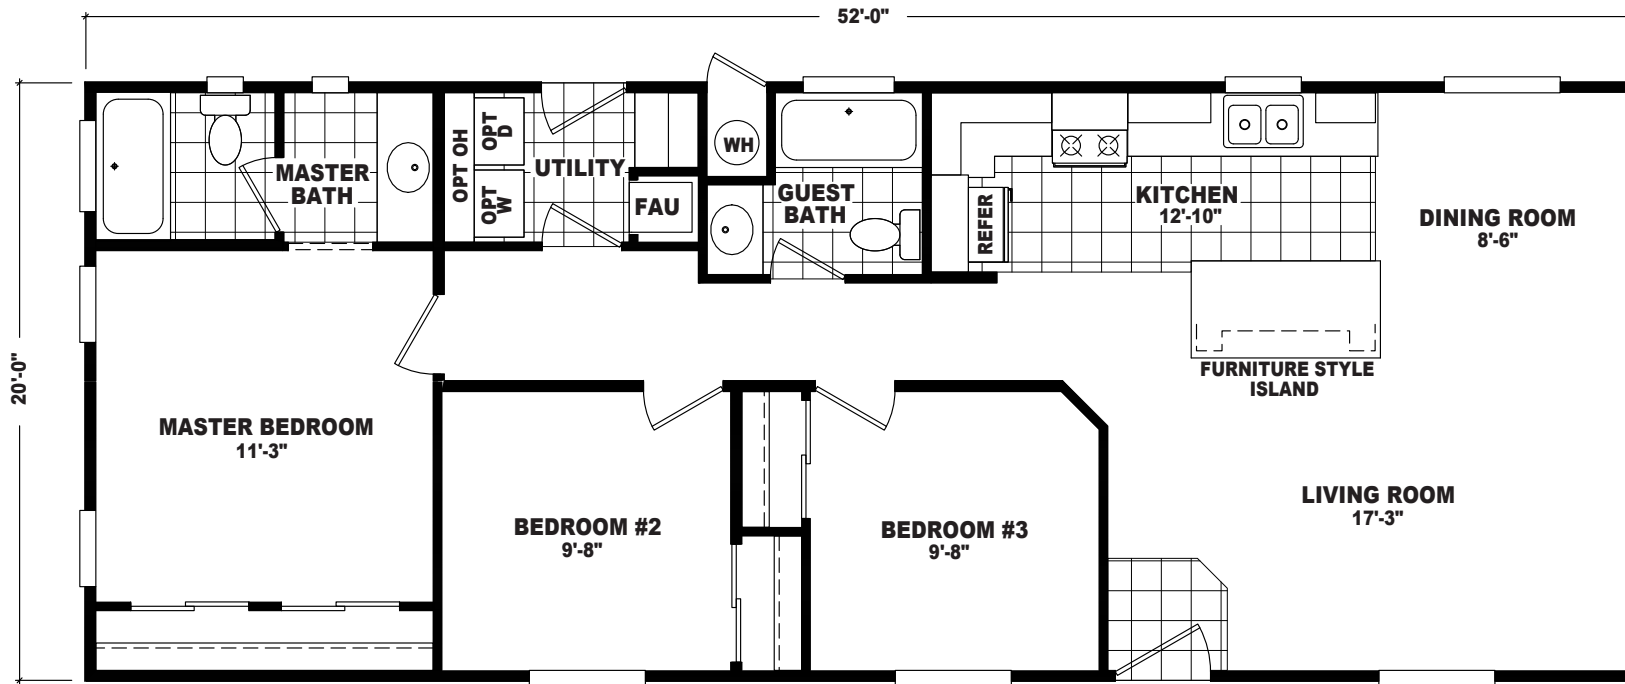

# Cooley

Durango 20' Wide Series

3 Bedrooms, 2 Baths  
Approx. 1,040 Sq. Ft.

Last Updated: 11-2-18

**OPTIONAL DEN**

**The Home Outlet** • Tucson  
890 North Arizona Avenue  
Chandler, Arizona 85225

For Detailed Directions See Map On Our Website