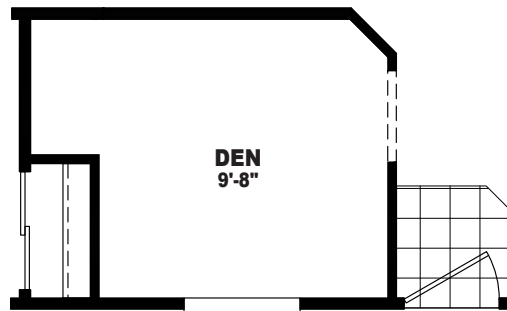

# Cooley

Durango 20' Wide Series

3 Bedrooms, 2 Baths  
Approx. 1,040 Sq. Ft.

Last Updated: 11-2-18

**OPTIONAL DEN**

**The Home Outlet** • Tucson  
890 North Arizona Avenue  
Chandler, Arizona 85225

For Detailed Directions See Map On Our Website