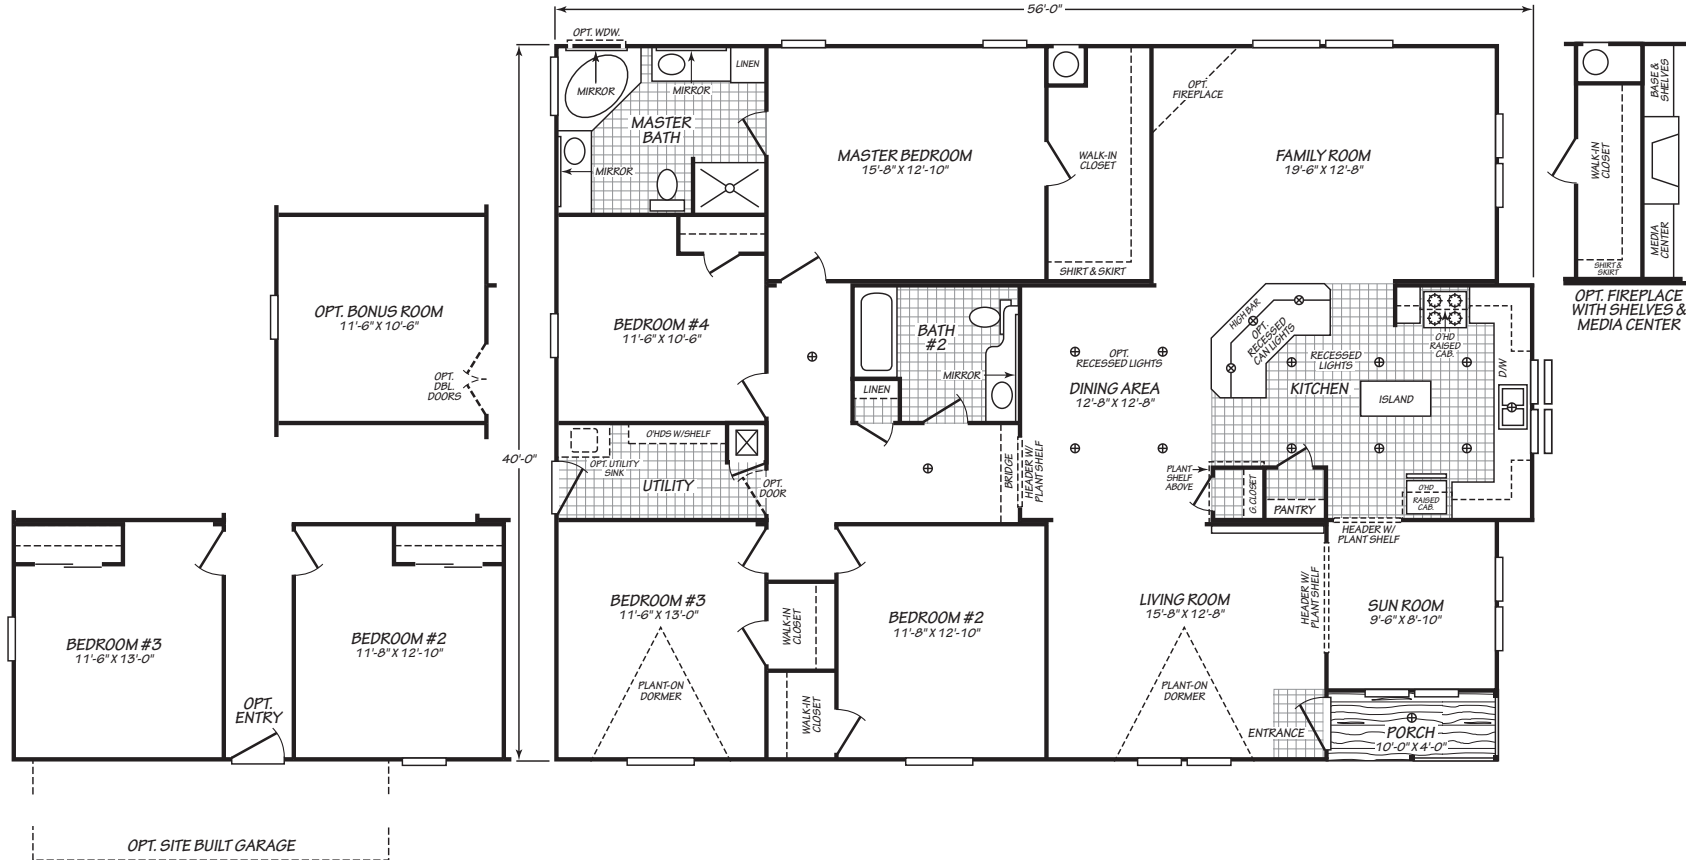

# Corina

Vogue II Series

2,144 SQ. FT. (Approximate) 4 Bedroom, 2 Bath

Last Updated: 1-24-24

**THE HOME OUTLET**  
890 N. Arizona Ave.  
Chandler, AZ 85225

**TheHomeOutletAZ.com | 1-800-965-5401**

**IMPORTANT:** Alta Cima Corp reserves the right to modify, cancel or substitute products or features of this event at any time without prior notice or obligation. Pictures and other promotional materials are representative and may depict or contain floor plans, square footages, elevations, options, upgrades, extra design features, decorations, floor coverings, specialty light fixtures, custom paint and wall coverings, window treatments, landscaping, sound and alarm systems, furnishings, appliances, and other designer/decorator features and amenities that are not included as part of the home and/or may not be available at all locations. Home, pricing and community information is subject to change, and homes to prior sale, at any time without notice or obligation. ©2020 Alta Cima Corp. All rights reserved.