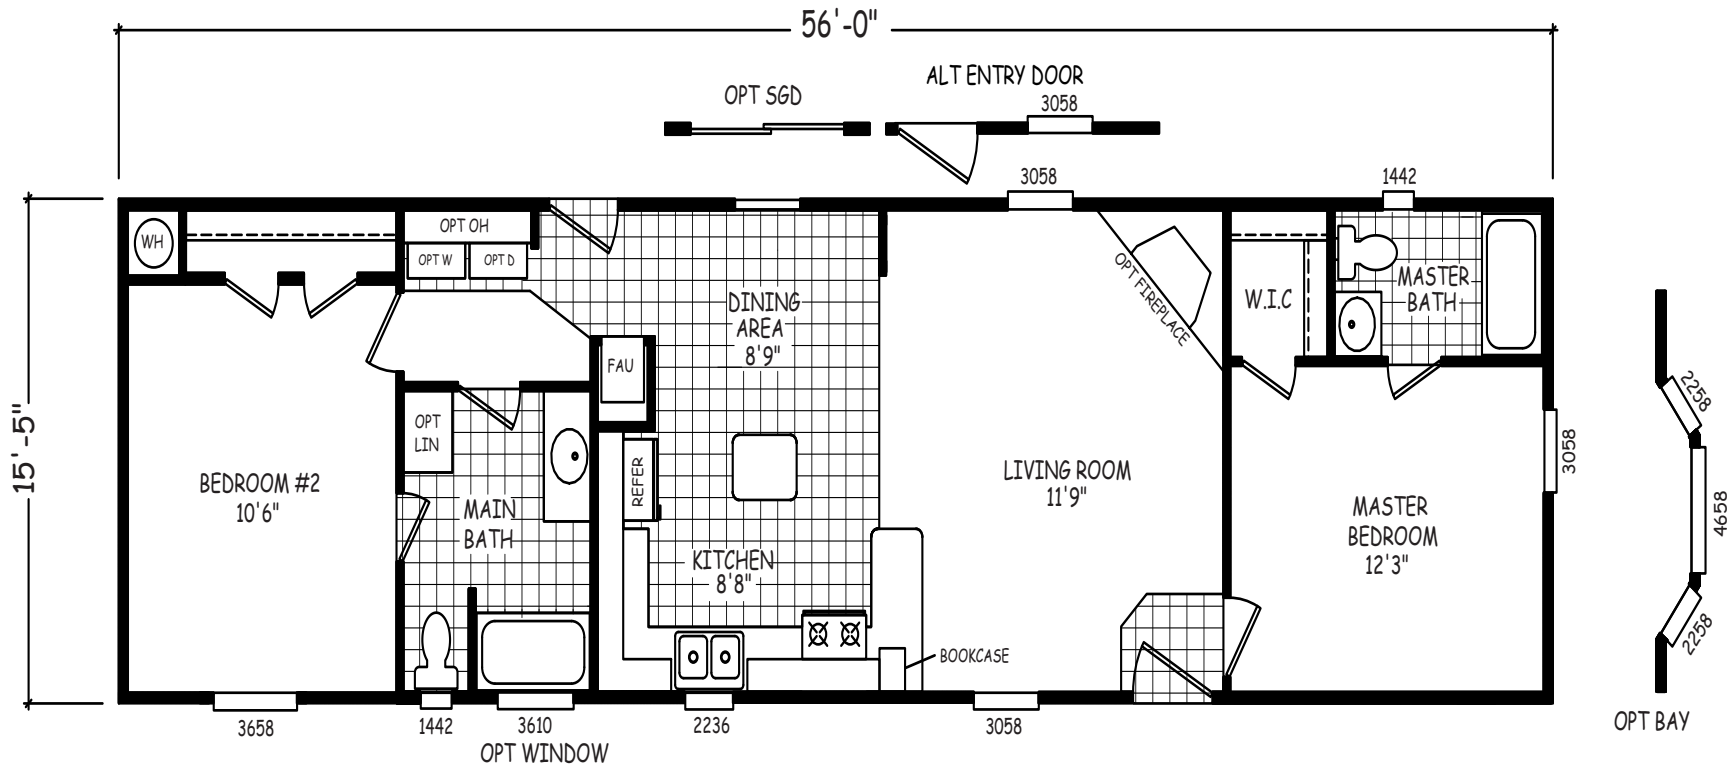

Cunningham

GS Series

863 SQ. FT. (Approximate) 2 Bedroom, 2 Bath

Last Updated: 10-30-20

THE HOME OUTLET
890 N. Arizona Ave.
Chandler, AZ 85225

TheHomeOutletAZ.com | 1-800-965-5401

IMPORTANT: Alta Cima Corp reserves the right to modify, cancel or substitute products or features of this event at any time without prior notice or obligation. Pictures and other promotional materials are representative and may depict or contain floor plans, square footages, elevations, options, upgrades, extra design features, decorations, floor coverings, specialty light fixtures, custom paint and wall coverings, window treatments, landscaping, sound and alarm systems, furnishings, appliances, and other designer/decorator features and amenities that are not included as part of the home and/or may not be available at all locations. Home, pricing and community information is subject to change, and homes to prior sale, at any time without notice or obligation. ©2020 Alta Cima Corp. All rights reserved.