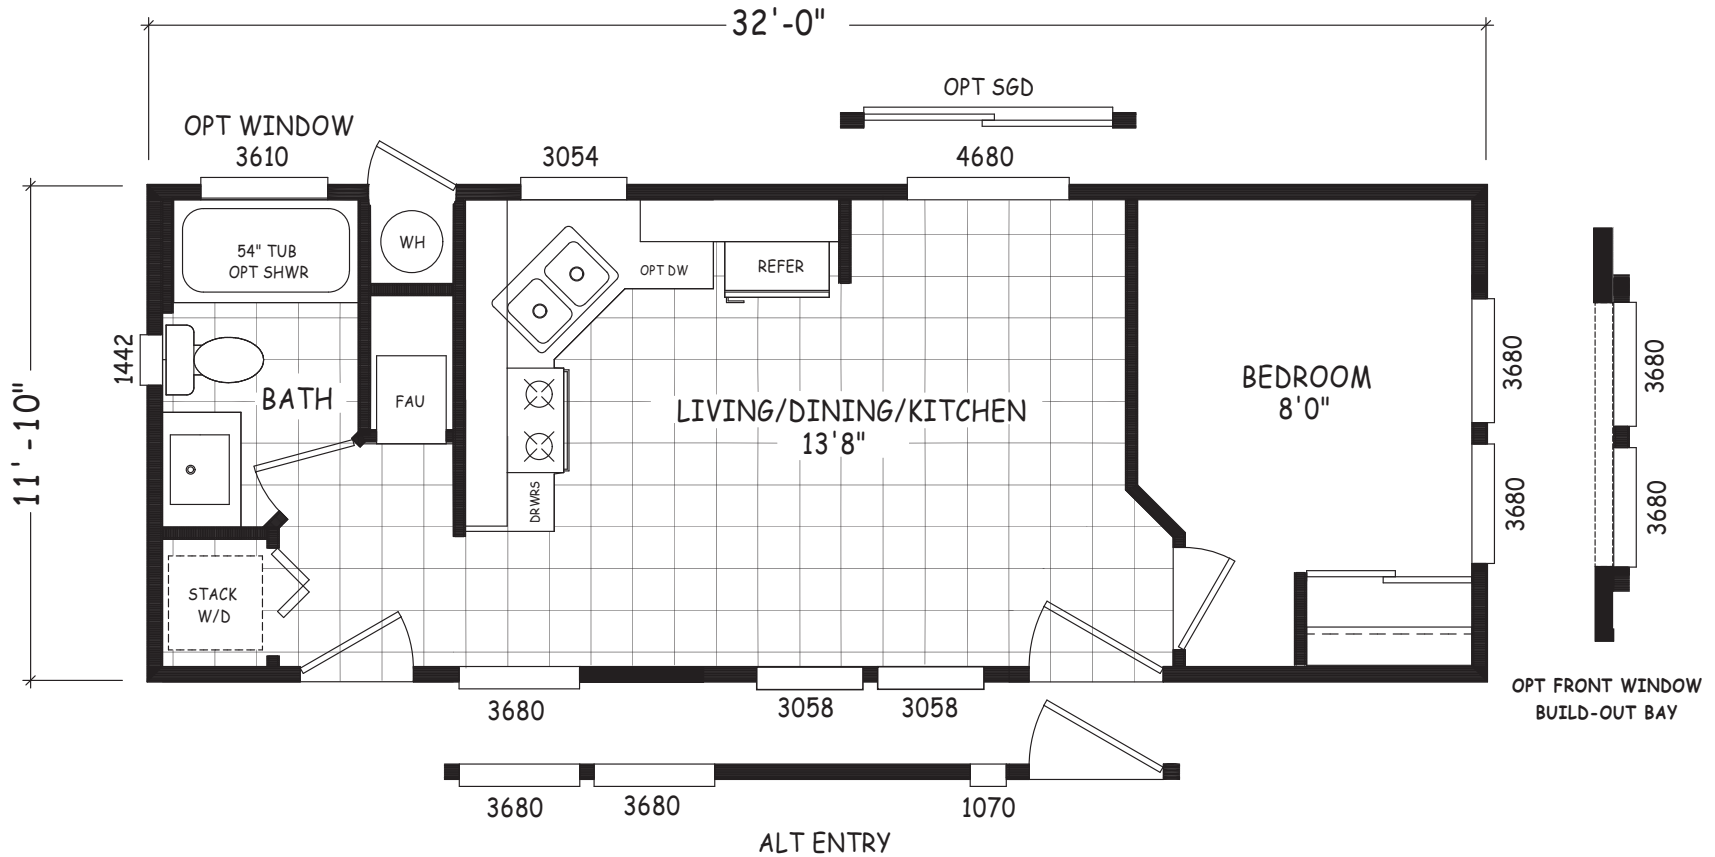

Custer

Encore Single Wide Series

379 SQ. FT. (Approximate) 1 Bedroom, 1 Bath

Last Updated: 12-8-22

THE HOME OUTLET
890 N. Arizona Ave.
Chandler, AZ 85225

TheHomeOutletAZ.com | 1-800-965-5401

IMPORTANT: Alta Cima Corp reserves the right to modify, cancel or substitute products or features of this event at any time without prior notice or obligation. Pictures and other promotional materials are representative and may depict or contain floor plans, square footages, elevations, options, upgrades, extra design features, decorations, floor coverings, specialty light fixtures, custom paint and wall coverings, window treatments, landscaping, sound and alarm systems, furnishings, appliances, and other designer/decorator features and amenities that are not included as part of the home and/or may not be available at all locations. Home, pricing and community information is subject to change, and homes to prior sale, at any time without notice or obligation. ©2020 Alta Cima Corp. All rights reserved.